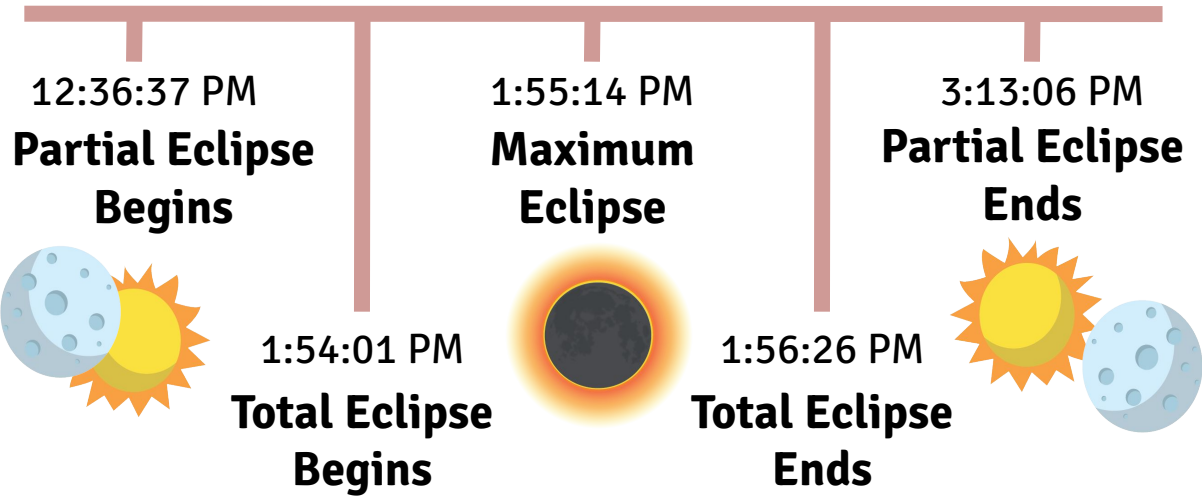

Duration of Totality: 2 minutes
Duration of Eclipse: 2 hrs, 36 mins, 18 sec
Average Cloud Cover since 2000: 49%

Source: timeanddate.com

Summersville, Missouri Eclipse Info

Timing Information for April 8, 2024 Total Solar Eclipse

Duration of Totality: 59 seconds
Duration of Eclipse: 2 hrs, 35 mins, 55 sec
Average Cloud Cover since 2000: 54%

Source: timeanddate.com

Tecumseh, Missouri Eclipse Info

Timing Information for April 8, 2024 Total Solar Eclipse

Duration of Totality: 2 minutes, 25 seconds
Duration of Eclipse: 2 hrs, 36 mins, 29 sec
Average Cloud Cover since 2000: 53%

Source: timeanddate.com

West Plains, Missouri Eclipse Info

Timing Information for April 8, 2024 Total Solar Eclipse