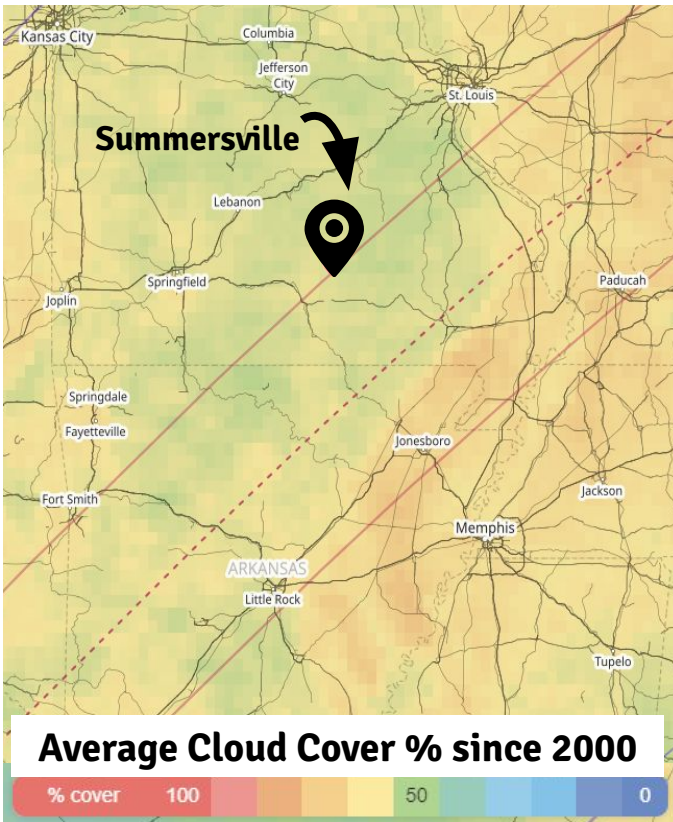

Duration of Totality: 1 minute, 41 seconds
Duration of Eclipse: 2 hrs, 35 mins, 49 sec
Average Cloud Cover since 2000: 51%

Source: timeanddate.com

Siloam Springs, Missouri Eclipse Info

Timing Information for April 8, 2024 Total Solar Eclipse

Duration of Totality: 2 minutes
Duration of Eclipse: 2 hrs, 36 mins, 18 sec
Average Cloud Cover since 2000: 49%

Source: timeanddate.com

Summersville, Missouri Eclipse Info

Timing Information for April 8, 2024 Total Solar Eclipse

Duration of Totality: 59 seconds
Duration of Eclipse: 2 hrs, 35 mins, 55 sec
Average Cloud Cover since 2000: 54%

Source: timeanddate.com

Tecumseh, Missouri Eclipse Info

Timing Information for April 8, 2024 Total Solar Eclipse

Duration of Totality: 2 minutes, 25 seconds
Duration of Eclipse: 2 hrs, 36 mins, 29 sec
Average Cloud Cover since 2000: 53%

Source: timeanddate.com

West Plains, Missouri Eclipse Info

Timing Information for April 8, 2024 Total Solar Eclipse