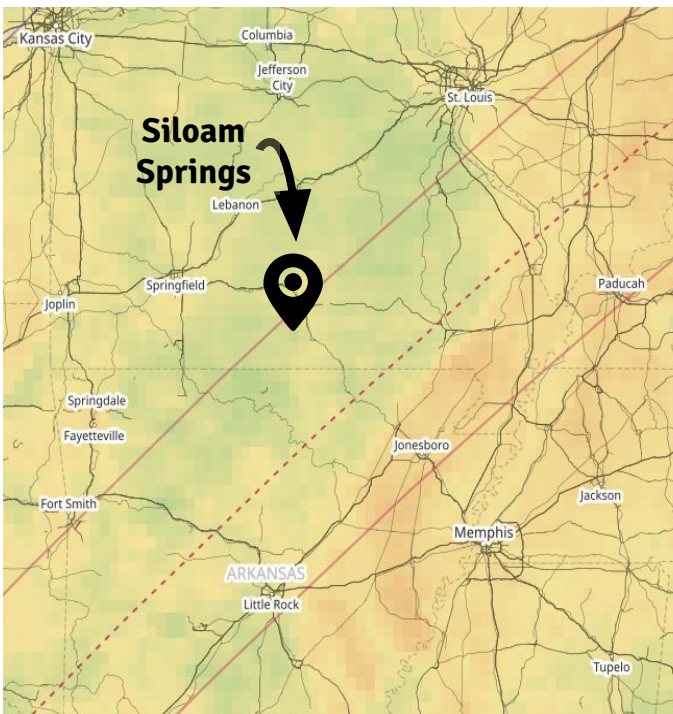

Duration of Totality: 1 minute, 41 seconds
Duration of Eclipse: 2 hrs, 35 mins, 49 sec
Average Cloud Cover since 2000: 51%

Source: timeanddate.com

Siloam Springs, Missouri Eclipse Info

Timing Information for April 8, 2024 Total Solar Eclipse

Duration of Totality: 2 minutes
Duration of Eclipse: 2 hrs, 36 mins, 18 sec
Average Cloud Cover since 2000: 49%

Source: timeanddate.com

Summersville, Missouri Eclipse Info

Timing Information for April 8, 2024 Total Solar Eclipse