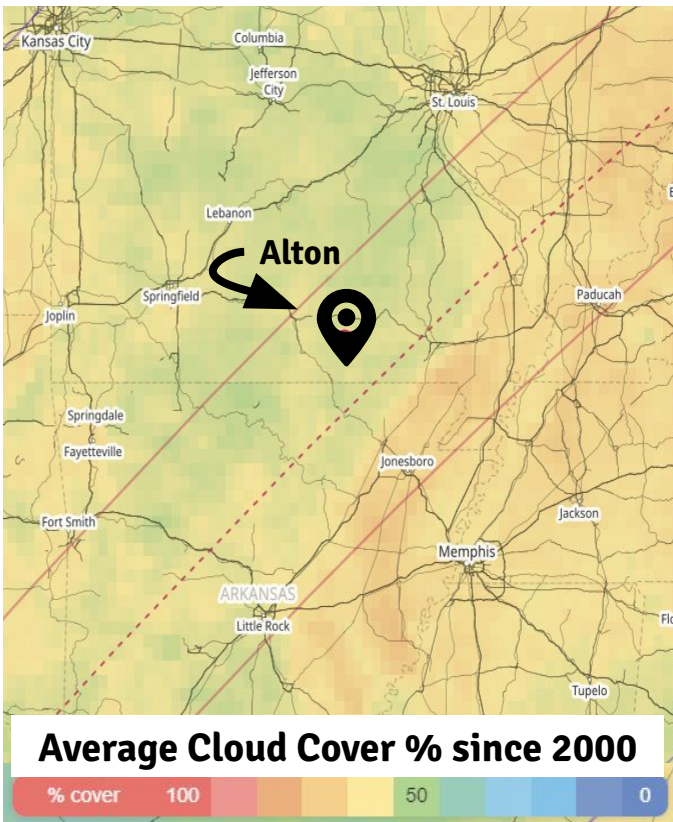

Alton, Missouri Eclipse Info

Timing Information for April 8, 2024 Total Solar Eclipse

Duration of Totality: 3 minutes, 55 seconds
Duration of Eclipse: 2 hrs, 36 mins, 22 sec
Average Cloud Cover since 2000: 54%

Source: timeanddate.com

Dora, Missouri Eclipse Info

Timing Information for April 8, 2024 Total Solar Eclipse

Duration of Totality: 1 minute, 19 seconds
Duration of Eclipse: 2 hrs, 36 mins, 19 sec
Average Cloud Cover since 2000: 51%

Source: timeanddate.com

Eminence, Missouri Eclipse Info

Timing Information for April 8, 2024 Total Solar Eclipse

Duration of Totality: 2 minutes, 42 seconds
Duration of Eclipse: 2 hrs, 35 mins, 57 sec
Average Cloud Cover since 2000: 52%