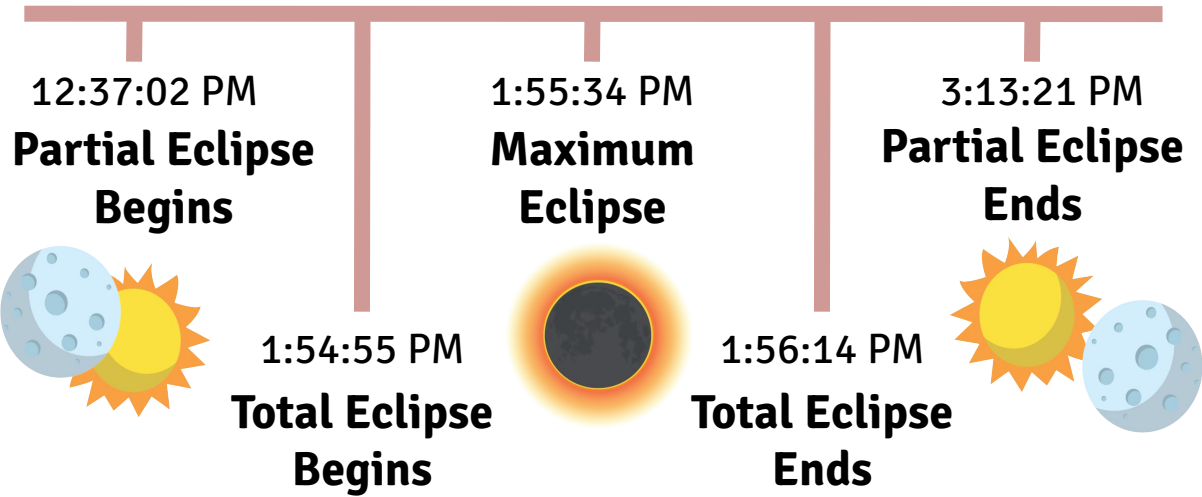

Alton, Missouri Eclipse Info

Timing Information for April 8, 2024 Total Solar Eclipse

Duration of Totality: 3 minutes, 55 seconds
Duration of Eclipse: 2 hrs, 36 mins, 22 sec
Average Cloud Cover since 2000: 54%

Source: timeanddate.com

Dora, Missouri Eclipse Info

Timing Information for April 8, 2024 Total Solar Eclipse

Duration of Totality: 1 minute, 19 seconds
Duration of Eclipse: 2 hrs, 36 mins, 19 sec
Average Cloud Cover since 2000: 51%

Source: timeanddate.com

Eminence, Missouri Eclipse Info

Timing Information for April 8, 2024 Total Solar Eclipse

Duration of Totality: 2 minutes, 42 seconds
Duration of Eclipse: 2 hrs, 35 mins, 57 sec
Average Cloud Cover since 2000: 52%

Duration of Totality: 31 seconds
Duration of Eclipse: 2 hrs, 36 mins, 7 sec
Average Cloud Cover since 2000: 56%

Source: timeanddate.com