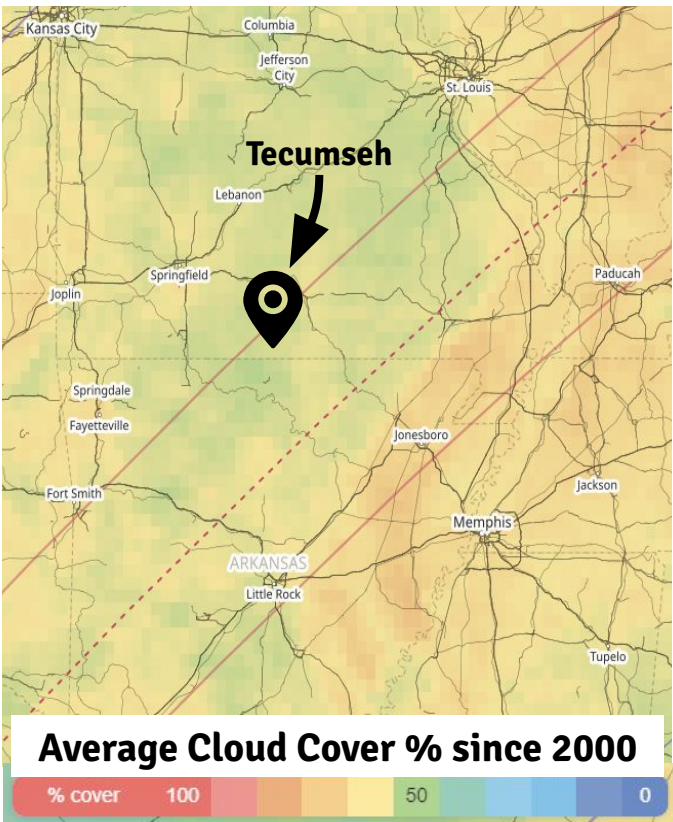

Duration of Totality: 2 minutes
Duration of Eclipse: 2 hrs, 36 mins, 18 sec
Average Cloud Cover since 2000: 49%

Source: timeanddate.com

Summersville, Missouri Eclipse Info

Timing Information for April 8, 2024 Total Solar Eclipse

Duration of Totality: 59 seconds
Duration of Eclipse: 2 hrs, 35 mins, 55 sec
Average Cloud Cover since 2000: 54%

Source: timeanddate.com

Tecumseh, Missouri Eclipse Info

Timing Information for April 8, 2024 Total Solar Eclipse

Duration of Totality: 2 minutes, 25 seconds
Duration of Eclipse: 2 hrs, 36 mins, 29 sec
Average Cloud Cover since 2000: 53%

Source: timeanddate.com

West Plains, Missouri Eclipse Info

Timing Information for April 8, 2024 Total Solar Eclipse