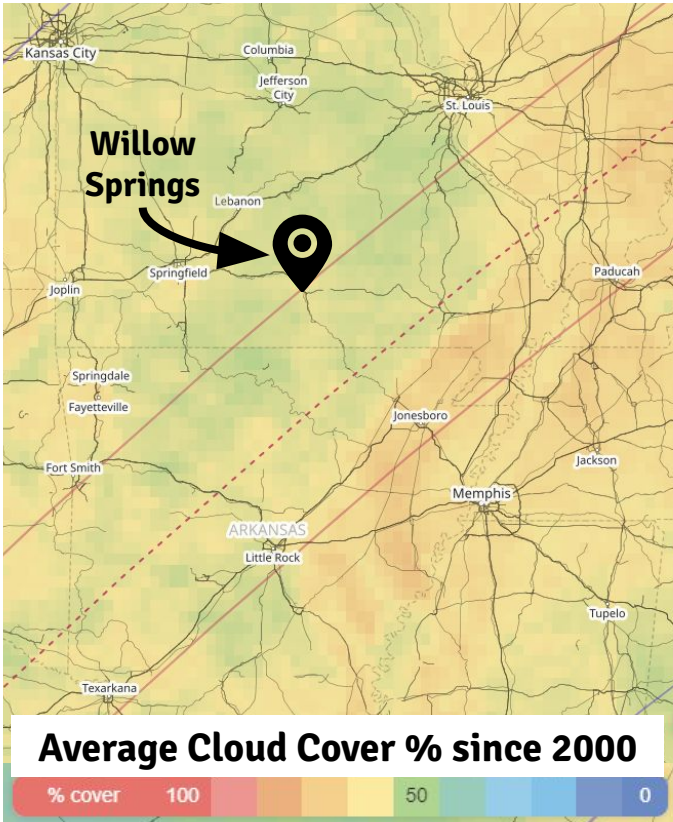

Duration of Totality: 3 minutes, 1 second
Duration of Eclipse: 2 hrs, 36 mins, 21 sec
Average Cloud Cover since 2000: 55%

Source: timeanddate.com

Willow Springs, Missouri Eclipse Info

Timing Information for April 8, 2024 Total Solar Eclipse

Duration of Totality: 31 seconds
Duration of Eclipse: 2 hrs, 36 mins, 7 sec
Average Cloud Cover since 2000: 56%

Source: timeanddate.com