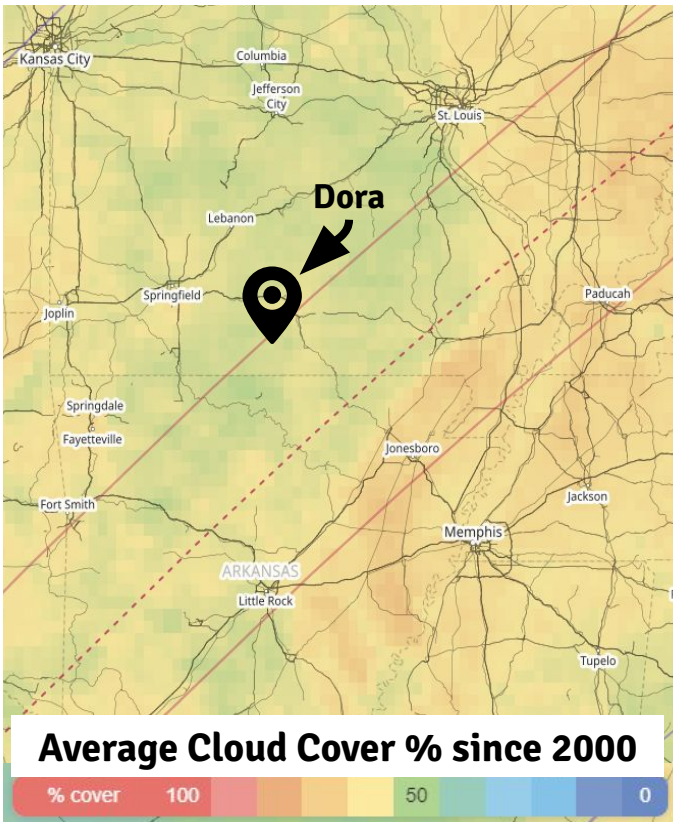

Alton, Missouri Eclipse Info

Timing Information for April 8, 2024 Total Solar Eclipse

Duration of Totality: 3 minutes, 55 seconds
Duration of Eclipse: 2 hrs, 36 mins, 22 sec
Average Cloud Cover since 2000: 54%

Source: timeanddate.com

Dora, Missouri Eclipse Info

Timing Information for April 8, 2024 Total Solar Eclipse

Duration of Totality: 1 minute, 19 seconds
Duration of Eclipse: 2 hrs, 36 mins, 19 sec
Average Cloud Cover since 2000: 51%

Source: timeanddate.com

Eminence, Missouri Eclipse Info

Timing Information for April 8, 2024 Total Solar Eclipse

Duration of Totality: 2 minutes, 42 seconds
Duration of Eclipse: 2 hrs, 35 mins, 57 sec
Average Cloud Cover since 2000: 52%

Source: timeanddate.com

Mountain View, Missouri Eclipse Info

Timing Information for April 8, 2024 Total Solar Eclipse

Duration of Totality: 2 minutes, 19 seconds
Duration of Eclipse: 2 hrs, 36 mins, 7 sec
Average Cloud Cover since 2000: 53%