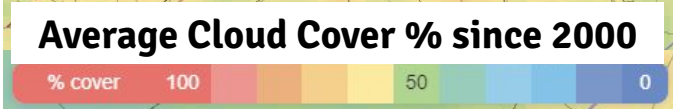

Source: timeanddate.com

Mountain View, Missouri Eclipse Info

Timing Information for April 8, 2024 Total Solar Eclipse

Duration of Totality: 2 minutes, 19 seconds
Duration of Eclipse: 2 hrs, 36 mins, 7 sec
Average Cloud Cover since 2000: 53%

Source: timeanddate.com

Round Spring, Missouri Eclipse Info

Timing Information for April 8, 2024 Total Solar Eclipse

<p>12:39:02 PM</p> <p>Partial Eclipse Begins</p>	<p>1:56:36 PM</p> <p>Total Eclipse Begins</p>	<p>1:57:26 PM</p> <p>Maximum Eclipse</p>	<p>1:58:17 PM</p> <p>Total Eclipse Ends</p>	<p>3:14:51 PM</p> <p>Partial Eclipse Ends</p>
---	--	---	--	--

Duration of Totality: 1 minute, 41 seconds
Duration of Eclipse: 2 hrs, 35 mins, 49 sec
Average Cloud Cover since 2000: 51%

Source: timeanddate.com

Siloam Springs, Missouri Eclipse Info

Timing Information for April 8, 2024 Total Solar Eclipse