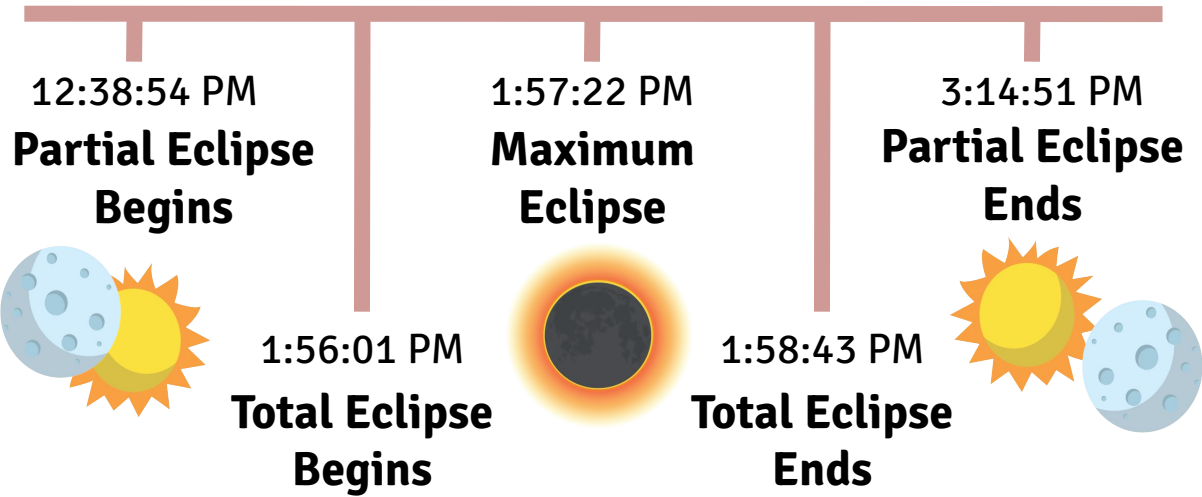

Alton, Missouri Eclipse Info

Timing Information for April 8, 2024 Total Solar Eclipse

Duration of Totality: 3 minutes, 55 seconds
Duration of Eclipse: 2 hrs, 36 mins, 22 sec
Average Cloud Cover since 2000: 54%

Source: timeanddate.com

Dora, Missouri Eclipse Info

Timing Information for April 8, 2024 Total Solar Eclipse

Duration of Totality: 1 minute, 19 seconds
Duration of Eclipse: 2 hrs, 36 mins, 19 sec
Average Cloud Cover since 2000: 51%

Source: timeanddate.com

Eminence, Missouri Eclipse Info

Timing Information for April 8, 2024 Total Solar Eclipse

Duration of Totality: 2 minutes, 42 seconds
Duration of Eclipse: 2 hrs, 35 mins, 57 sec
Average Cloud Cover since 2000: 52%

Source: timeanddate.com

Mountain View, Missouri Eclipse Info

Timing Information for April 8, 2024 Total Solar Eclipse

Duration of Totality: 2 minutes, 19 seconds
Duration of Eclipse: 2 hrs, 36 mins, 7 sec
Average Cloud Cover since 2000: 53%