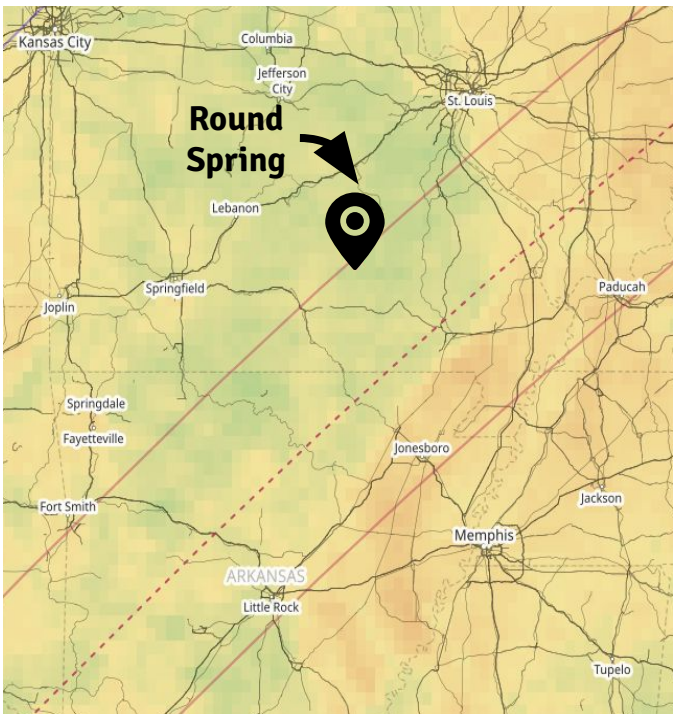

Source: timeanddate.com

Mountain View, Missouri Eclipse Info

Timing Information for April 8, 2024 Total Solar Eclipse

Duration of Totality: 2 minutes, 19 seconds
Duration of Eclipse: 2 hrs, 36 mins, 7 sec
Average Cloud Cover since 2000: 53%

Source: timeanddate.com

Round Spring, Missouri Eclipse Info

Timing Information for April 8, 2024 Total Solar Eclipse

<p>12:39:02 PM</p> <p>Partial Eclipse Begins</p>	<p>1:56:36 PM</p> <p>Total Eclipse Begins</p>	<p>1:57:26 PM</p> <p>Maximum Eclipse</p>	<p>1:58:17 PM</p> <p>Total Eclipse Ends</p>	<p>3:14:51 PM</p> <p>Partial Eclipse Ends</p>
---	--	---	--	--

Duration of Totality: 1 minute, 41 seconds
Duration of Eclipse: 2 hrs, 35 mins, 49 sec
Average Cloud Cover since 2000: 51%

Source: timeanddate.com

Siloam Springs, Missouri Eclipse Info

Timing Information for April 8, 2024 Total Solar Eclipse