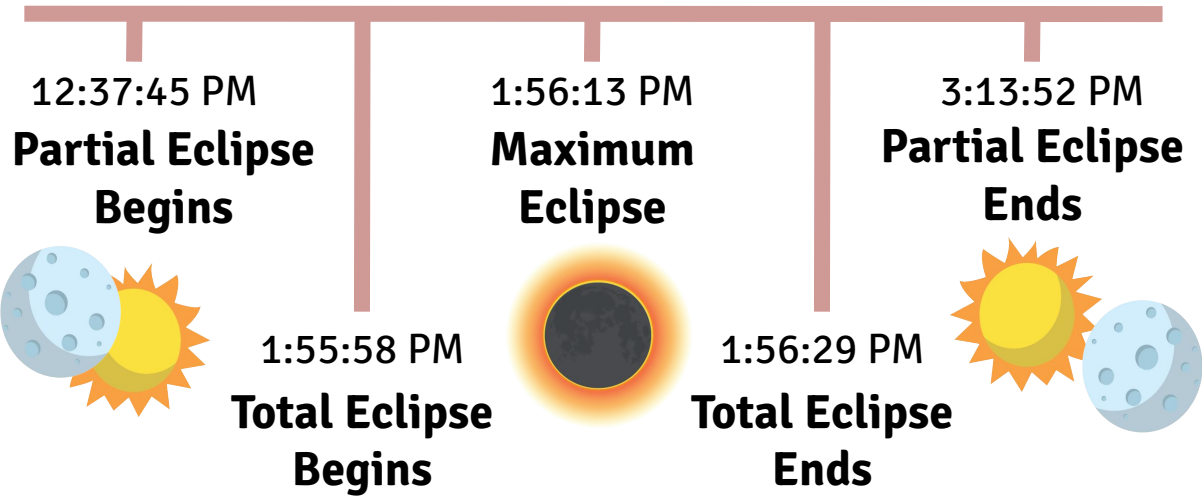

Duration of Totality: 2 minutes, 25 seconds
Duration of Eclipse: 2 hrs, 36 mins, 29 sec
Average Cloud Cover since 2000: 53%

Source: timeanddate.com

West Plains, Missouri Eclipse Info

Timing Information for April 8, 2024 Total Solar Eclipse

<p>12:37:28 PM Partial Eclipse Begins</p>	<p>1:54:34 PM Total Eclipse Begins</p>	<p>1:56:04 PM Maximum Eclipse</p>	<p>1:57:35 PM Total Eclipse Ends</p>	<p>3:13:49 PM Partial Eclipse Ends</p>
--	---	--	---	---

Duration of Totality: 3 minutes, 1 second
Duration of Eclipse: 2 hrs, 36 mins, 21 sec
Average Cloud Cover since 2000: 55%

Source: timeanddate.com

Willow Springs, Missouri Eclipse Info

Timing Information for April 8, 2024 Total Solar Eclipse

Duration of Totality: 31 seconds
Duration of Eclipse: 2 hrs, 36 mins, 7 sec
Average Cloud Cover since 2000: 56%

Source: timeanddate.com