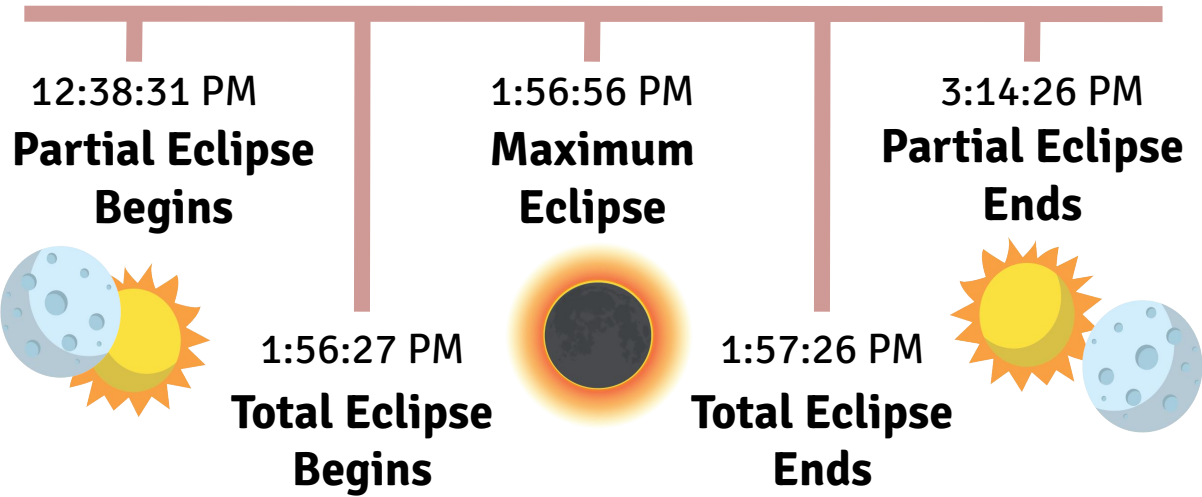

Duration of Totality: 1 minute, 41 seconds
Duration of Eclipse: 2 hrs, 35 mins, 49 sec
Average Cloud Cover since 2000: 51%

Source: timeanddate.com

Siloam Springs, Missouri Eclipse Info

Timing Information for April 8, 2024 Total Solar Eclipse

Duration of Totality: 2 minutes
Duration of Eclipse: 2 hrs, 36 mins, 18 sec
Average Cloud Cover since 2000: 49%

Source: timeanddate.com

Summersville, Missouri Eclipse Info

Timing Information for April 8, 2024 Total Solar Eclipse

Duration of Totality: 59 seconds
Duration of Eclipse: 2 hrs, 35 mins, 55 sec
Average Cloud Cover since 2000: 54%

Source: timeanddate.com

Tecumseh, Missouri Eclipse Info

Timing Information for April 8, 2024 Total Solar Eclipse

Duration of Totality: 2 minutes, 25 seconds
Duration of Eclipse: 2 hrs, 36 mins, 29 sec
Average Cloud Cover since 2000: 53%

Source: timeanddate.com

West Plains, Missouri Eclipse Info

Timing Information for April 8, 2024 Total Solar Eclipse