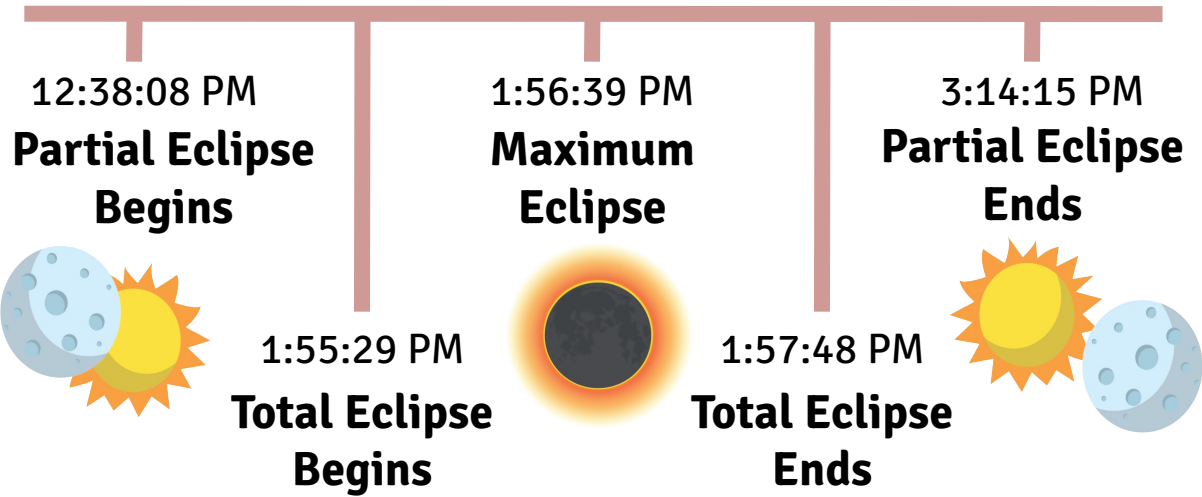

Source: timeanddate.com

Dora, Missouri Eclipse Info

Timing Information for April 8, 2024 Total Solar Eclipse

Duration of Totality: 1 minute, 19 seconds
Duration of Eclipse: 2 hrs, 36 mins, 19 sec
Average Cloud Cover since 2000: 51%

Source: timeanddate.com

Eminence, Missouri Eclipse Info

Timing Information for April 8, 2024 Total Solar Eclipse

Duration of Totality: 2 minutes, 42 seconds
Duration of Eclipse: 2 hrs, 35 mins, 57 sec
Average Cloud Cover since 2000: 52%

Source: timeanddate.com

Mountain View, Missouri Eclipse Info

Timing Information for April 8, 2024 Total Solar Eclipse

Duration of Totality: 2 minutes, 19 seconds
Duration of Eclipse: 2 hrs, 36 mins, 7 sec
Average Cloud Cover since 2000: 53%

Duration of Totality: 1 minute, 41 seconds
Duration of Eclipse: 2 hrs, 35 mins, 49 sec
Average Cloud Cover since 2000: 51%

Source: timeanddate.com

Siloam Springs, Missouri Eclipse Info

Timing Information for April 8, 2024 Total Solar Eclipse