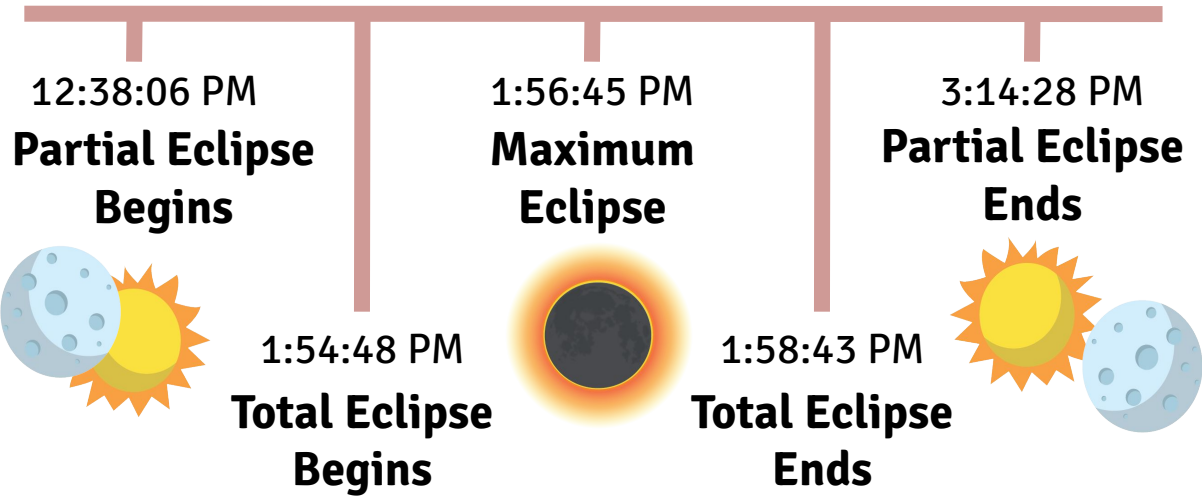

Alton, Missouri Eclipse Info

Timing Information for April 8, 2024 Total Solar Eclipse

Duration of Totality: 3 minutes, 55 seconds
Duration of Eclipse: 2 hrs, 36 mins, 22 sec
Average Cloud Cover since 2000: 54%

Source: timeanddate.com

Dora, Missouri Eclipse Info

Timing Information for April 8, 2024 Total Solar Eclipse

Duration of Totality: 1 minute, 19 seconds
Duration of Eclipse: 2 hrs, 36 mins, 19 sec
Average Cloud Cover since 2000: 51%

Source: timeanddate.com

Eminence, Missouri Eclipse Info

Timing Information for April 8, 2024 Total Solar Eclipse

Duration of Totality: 2 minutes, 42 seconds
Duration of Eclipse: 2 hrs, 35 mins, 57 sec
Average Cloud Cover since 2000: 52%

Duration of Totality: 31 seconds
Duration of Eclipse: 2 hrs, 36 mins, 7 sec
Average Cloud Cover since 2000: 56%

Source: timeanddate.com