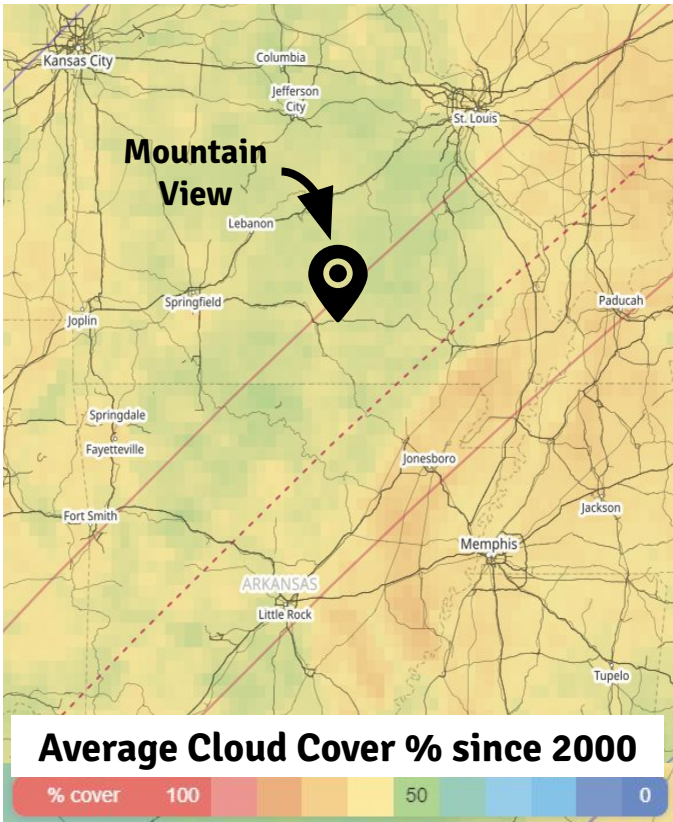

Source: timeanddate.com

Dora, Missouri Eclipse Info

Timing Information for April 8, 2024 Total Solar Eclipse

Duration of Totality: 1 minute, 19 seconds
Duration of Eclipse: 2 hrs, 36 mins, 19 sec
Average Cloud Cover since 2000: 51%

Source: timeanddate.com

Eminence, Missouri Eclipse Info

Timing Information for April 8, 2024 Total Solar Eclipse

Duration of Totality: 2 minutes, 42 seconds
Duration of Eclipse: 2 hrs, 35 mins, 57 sec
Average Cloud Cover since 2000: 52%

Source: timeanddate.com

Mountain View, Missouri Eclipse Info

Timing Information for April 8, 2024 Total Solar Eclipse

Duration of Totality: 2 minutes, 19 seconds
Duration of Eclipse: 2 hrs, 36 mins, 7 sec
Average Cloud Cover since 2000: 53%

Duration of Totality: 1 minute, 41 seconds
Duration of Eclipse: 2 hrs, 35 mins, 49 sec
Average Cloud Cover since 2000: 51%

Source: timeanddate.com

Siloam Springs, Missouri Eclipse Info

Timing Information for April 8, 2024 Total Solar Eclipse