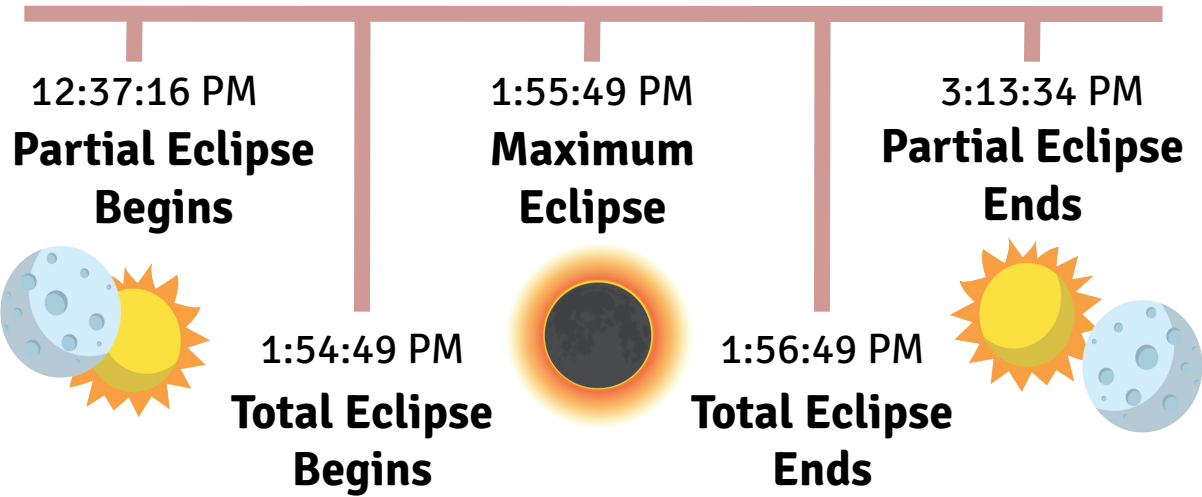

Duration of Totality: 1 minute, 41 seconds
Duration of Eclipse: 2 hrs, 35 mins, 49 sec
Average Cloud Cover since 2000: 51%

Source: timeanddate.com

Siloam Springs, Missouri Eclipse Info

Timing Information for April 8, 2024 Total Solar Eclipse

Duration of Totality: 2 minutes
Duration of Eclipse: 2 hrs, 36 mins, 18 sec
Average Cloud Cover since 2000: 49%

Source: timeanddate.com

Summersville, Missouri Eclipse Info

Timing Information for April 8, 2024 Total Solar Eclipse

Duration of Totality: 59 seconds
Duration of Eclipse: 2 hrs, 35 mins, 55 sec
Average Cloud Cover since 2000: 54%

Source: timeanddate.com

Tecumseh, Missouri Eclipse Info

Timing Information for April 8, 2024 Total Solar Eclipse

Duration of Totality: 2 minutes, 25 seconds
Duration of Eclipse: 2 hrs, 36 mins, 29 sec
Average Cloud Cover since 2000: 53%

Source: timeanddate.com

West Plains, Missouri Eclipse Info

Timing Information for April 8, 2024 Total Solar Eclipse