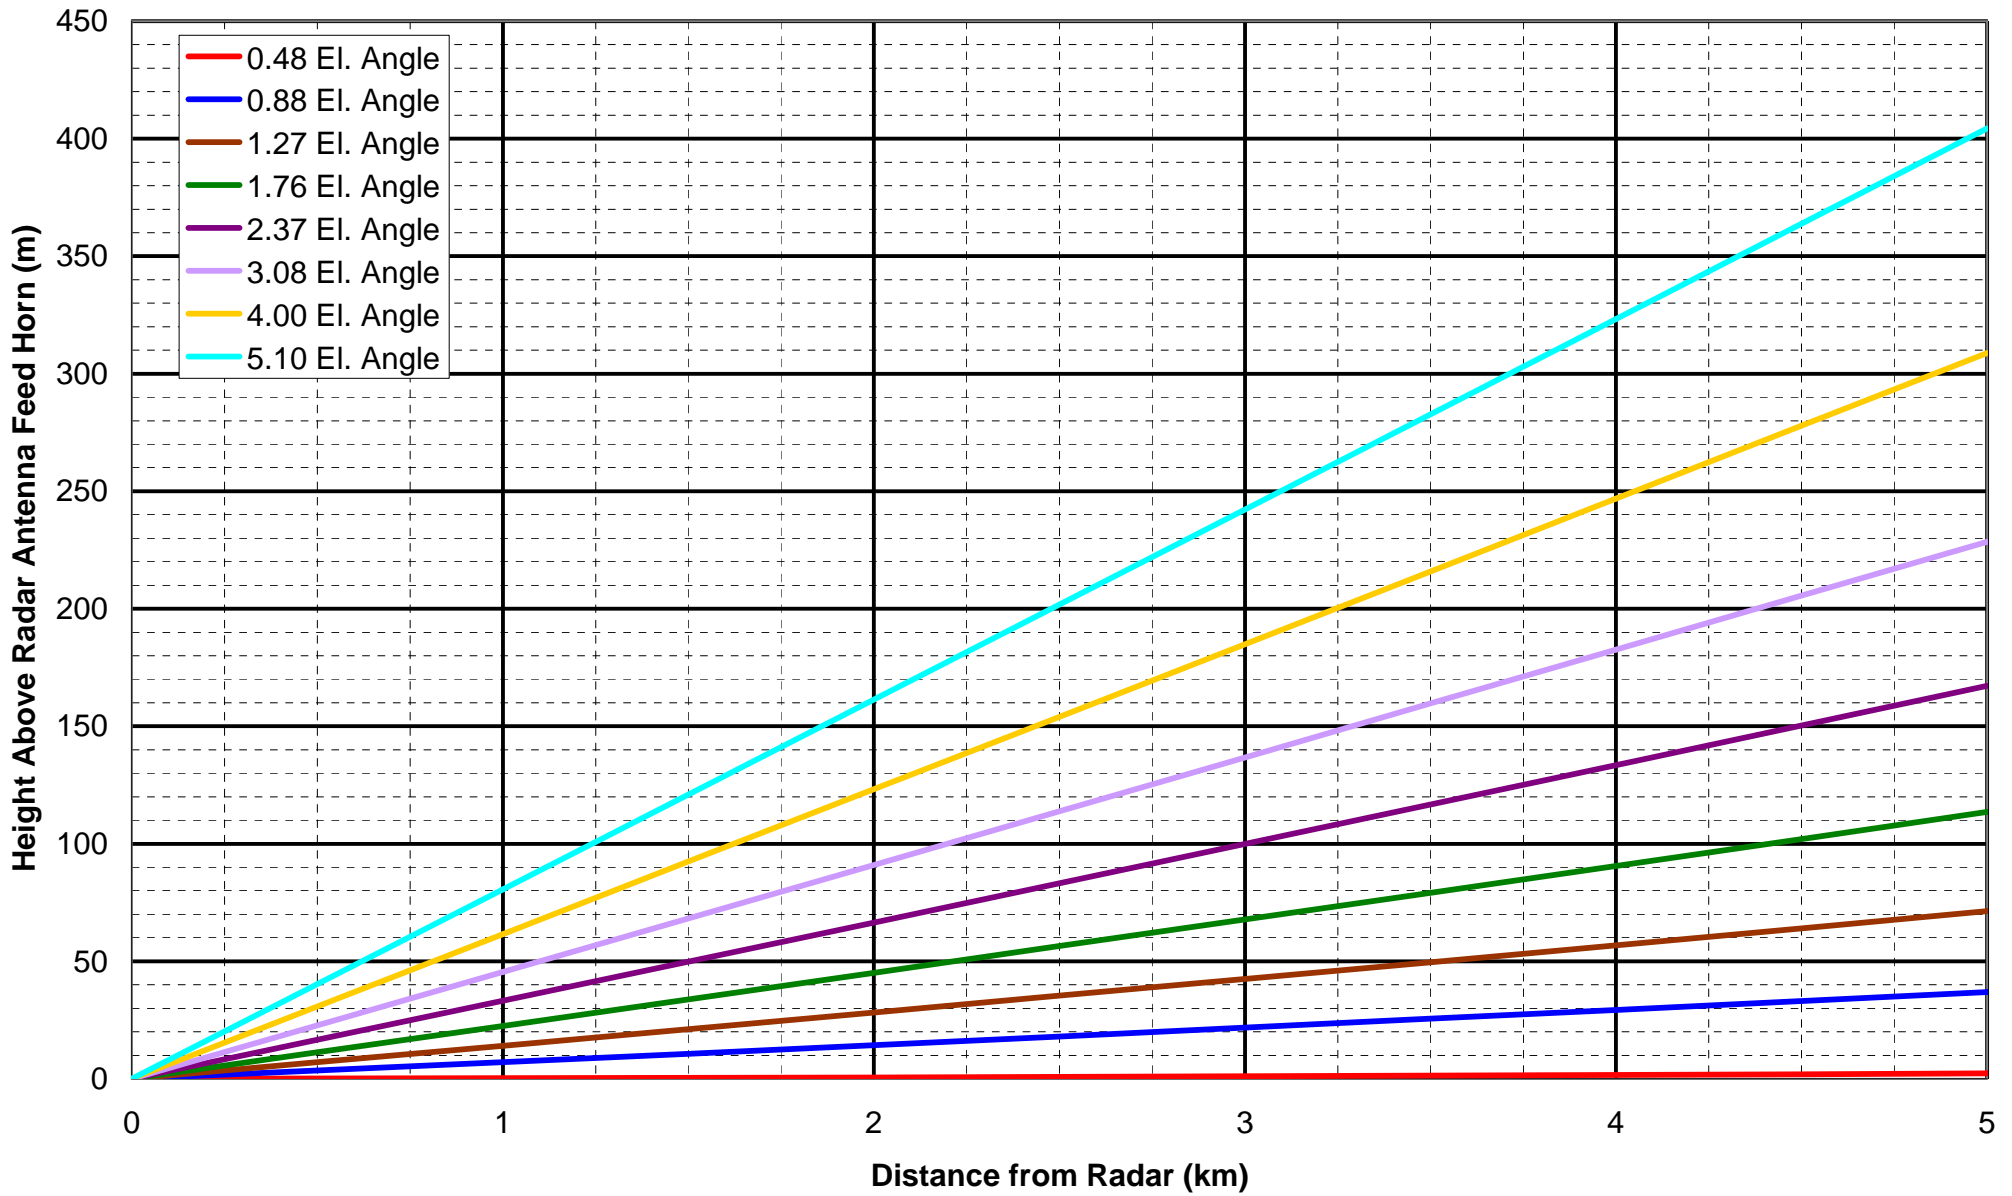

Beam Center Height Above Antenna Feed Horn

Beam Center Height Above Antenna Feed Horn

Beam Bottom Height Above Antenna Feed Horn

Beam Bottom Height Above Antenna Feed Horn

Beam Bottom Height Above Antenna Feed Horn

Beam Bottom Height Above Antenna Feed Horn