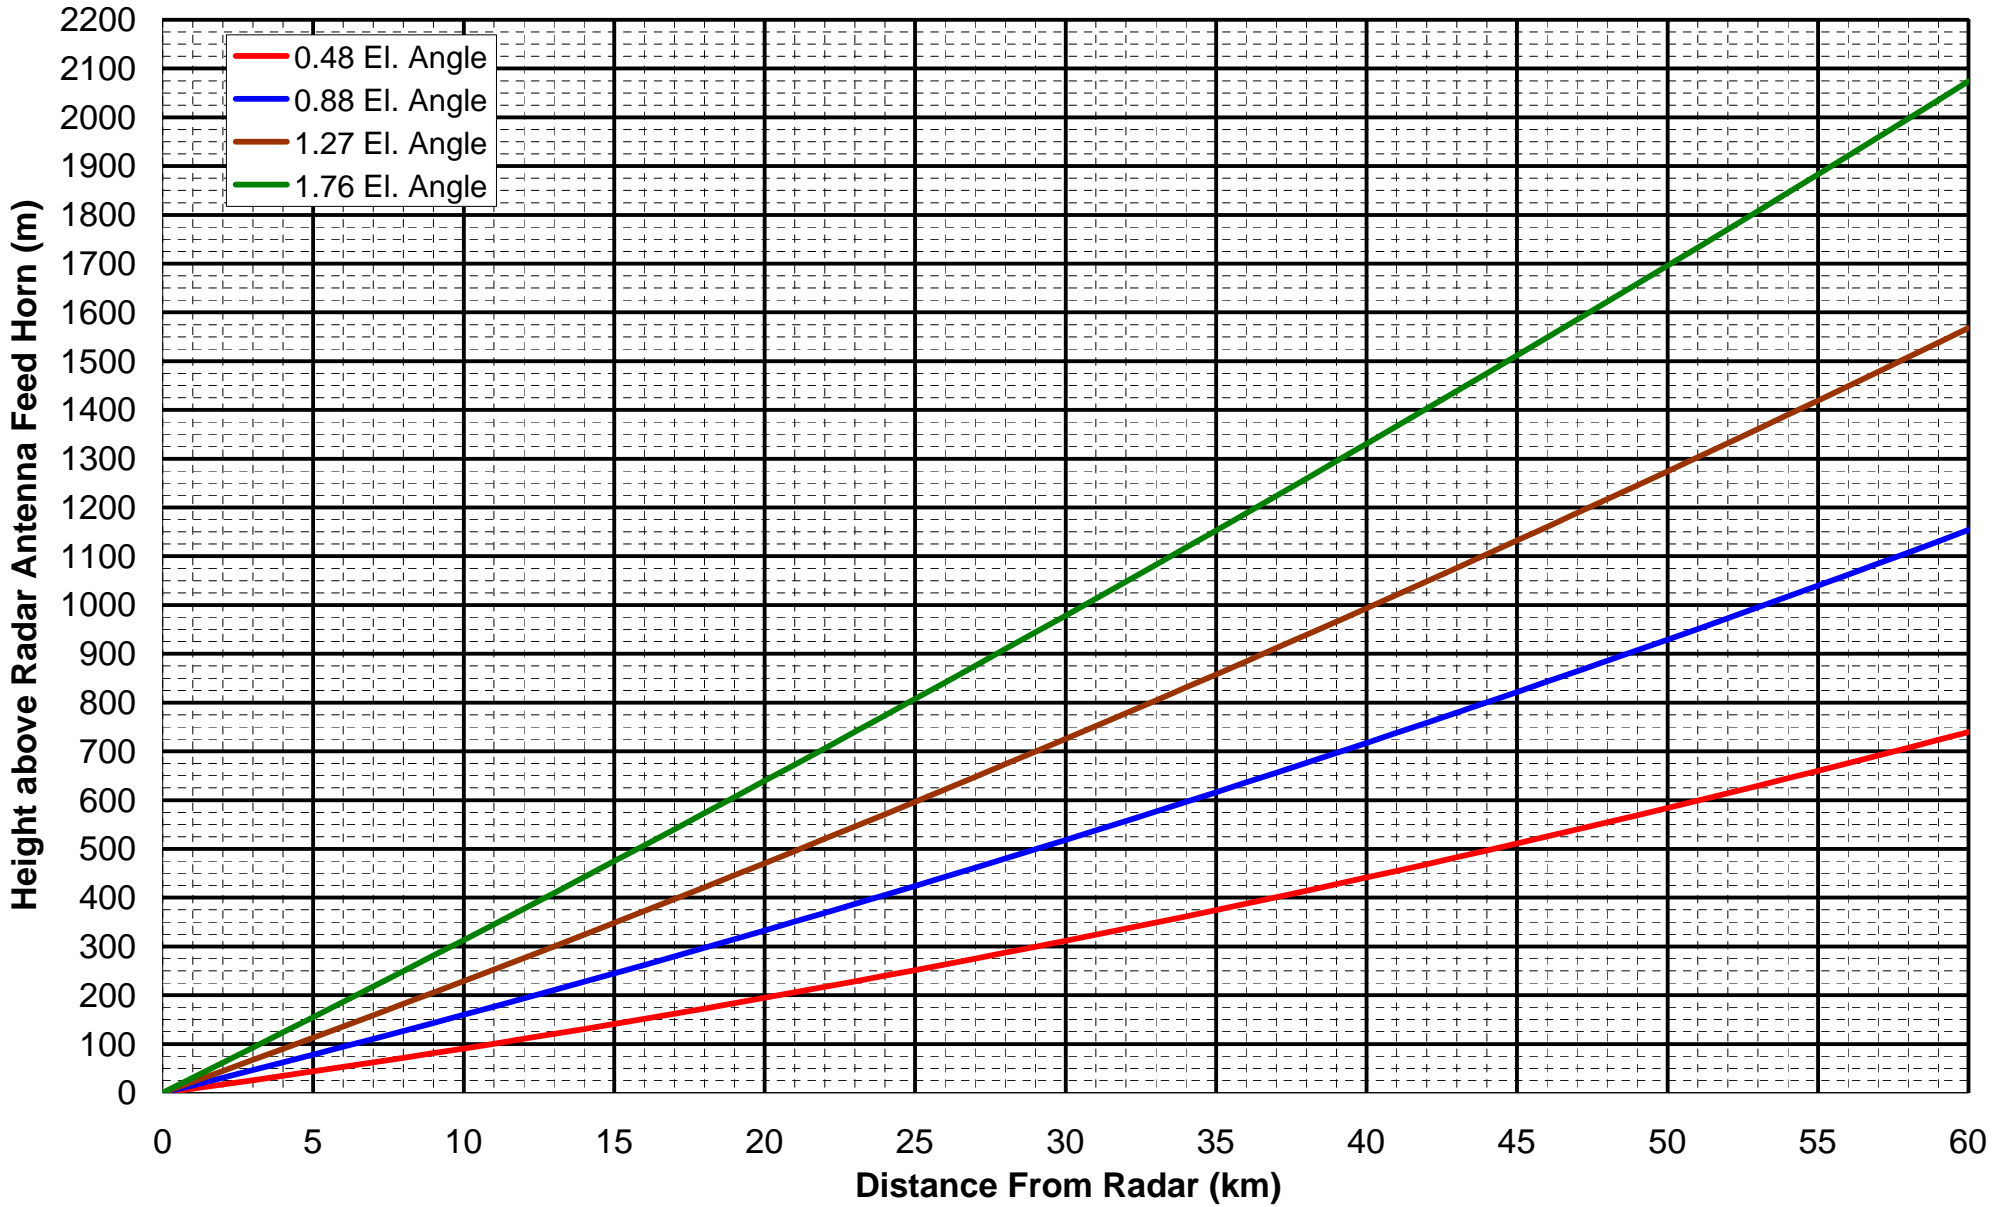

Beam Center Height Above Antenna Feed Horn

Beam Center Height Above Antenna Feed Horn

Beam Bottom Height Above Antenna Feed Horn

Beam Bottom Height Above Antenna Feed Horn

Beam Bottom Height Above Antenna Feed Horn

Beam Bottom Height Above Antenna Feed Horn