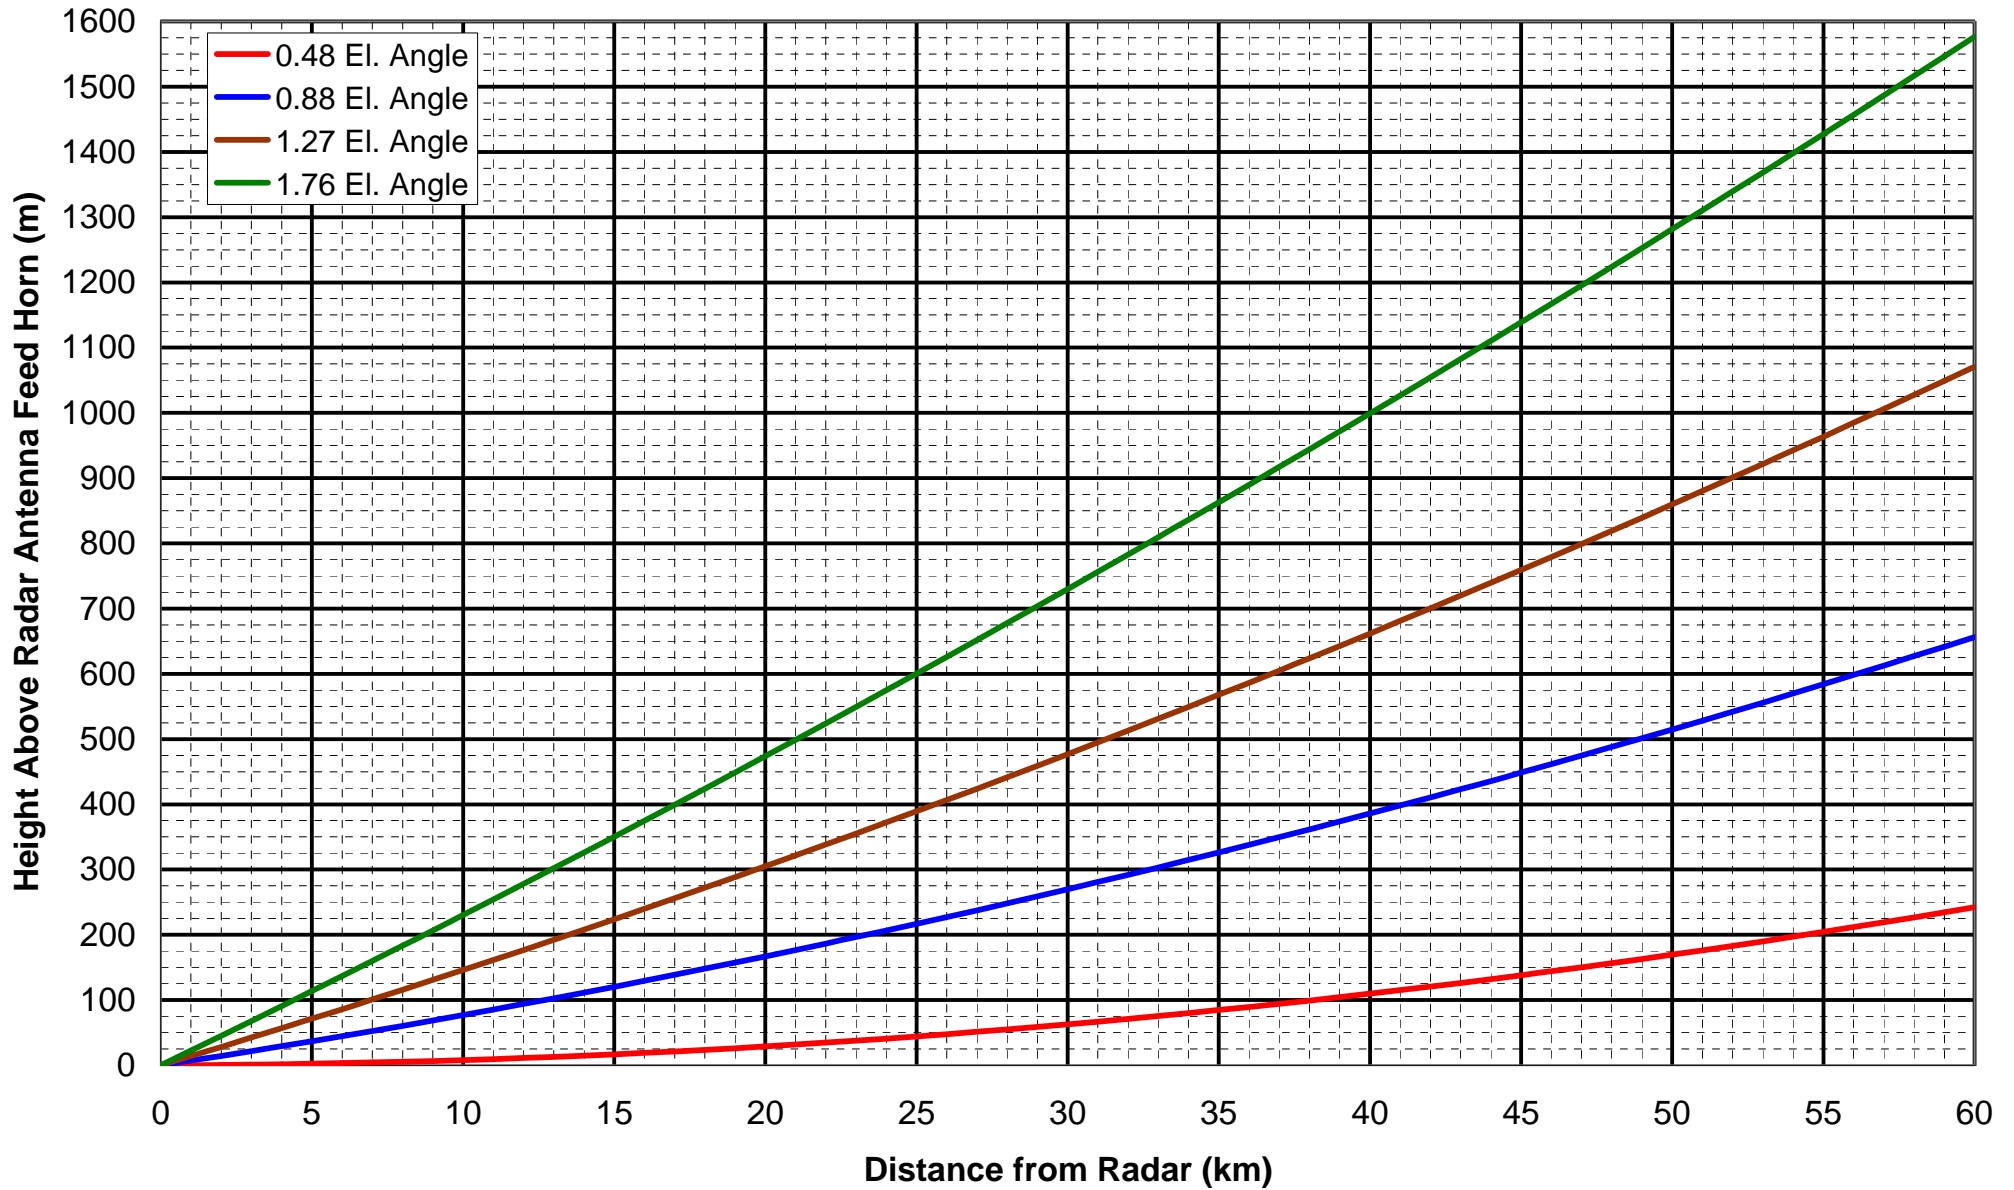

Beam Center Height Above Antenna Feed Horn

Beam Center Height Above Antenna Feed Horn

Beam Bottom Height Above Antenna Feed Horn

Beam Bottom Height Above Antenna Feed Horn

Beam Bottom Height Above Antenna Feed Horn

Beam Bottom Height Above Antenna Feed Horn