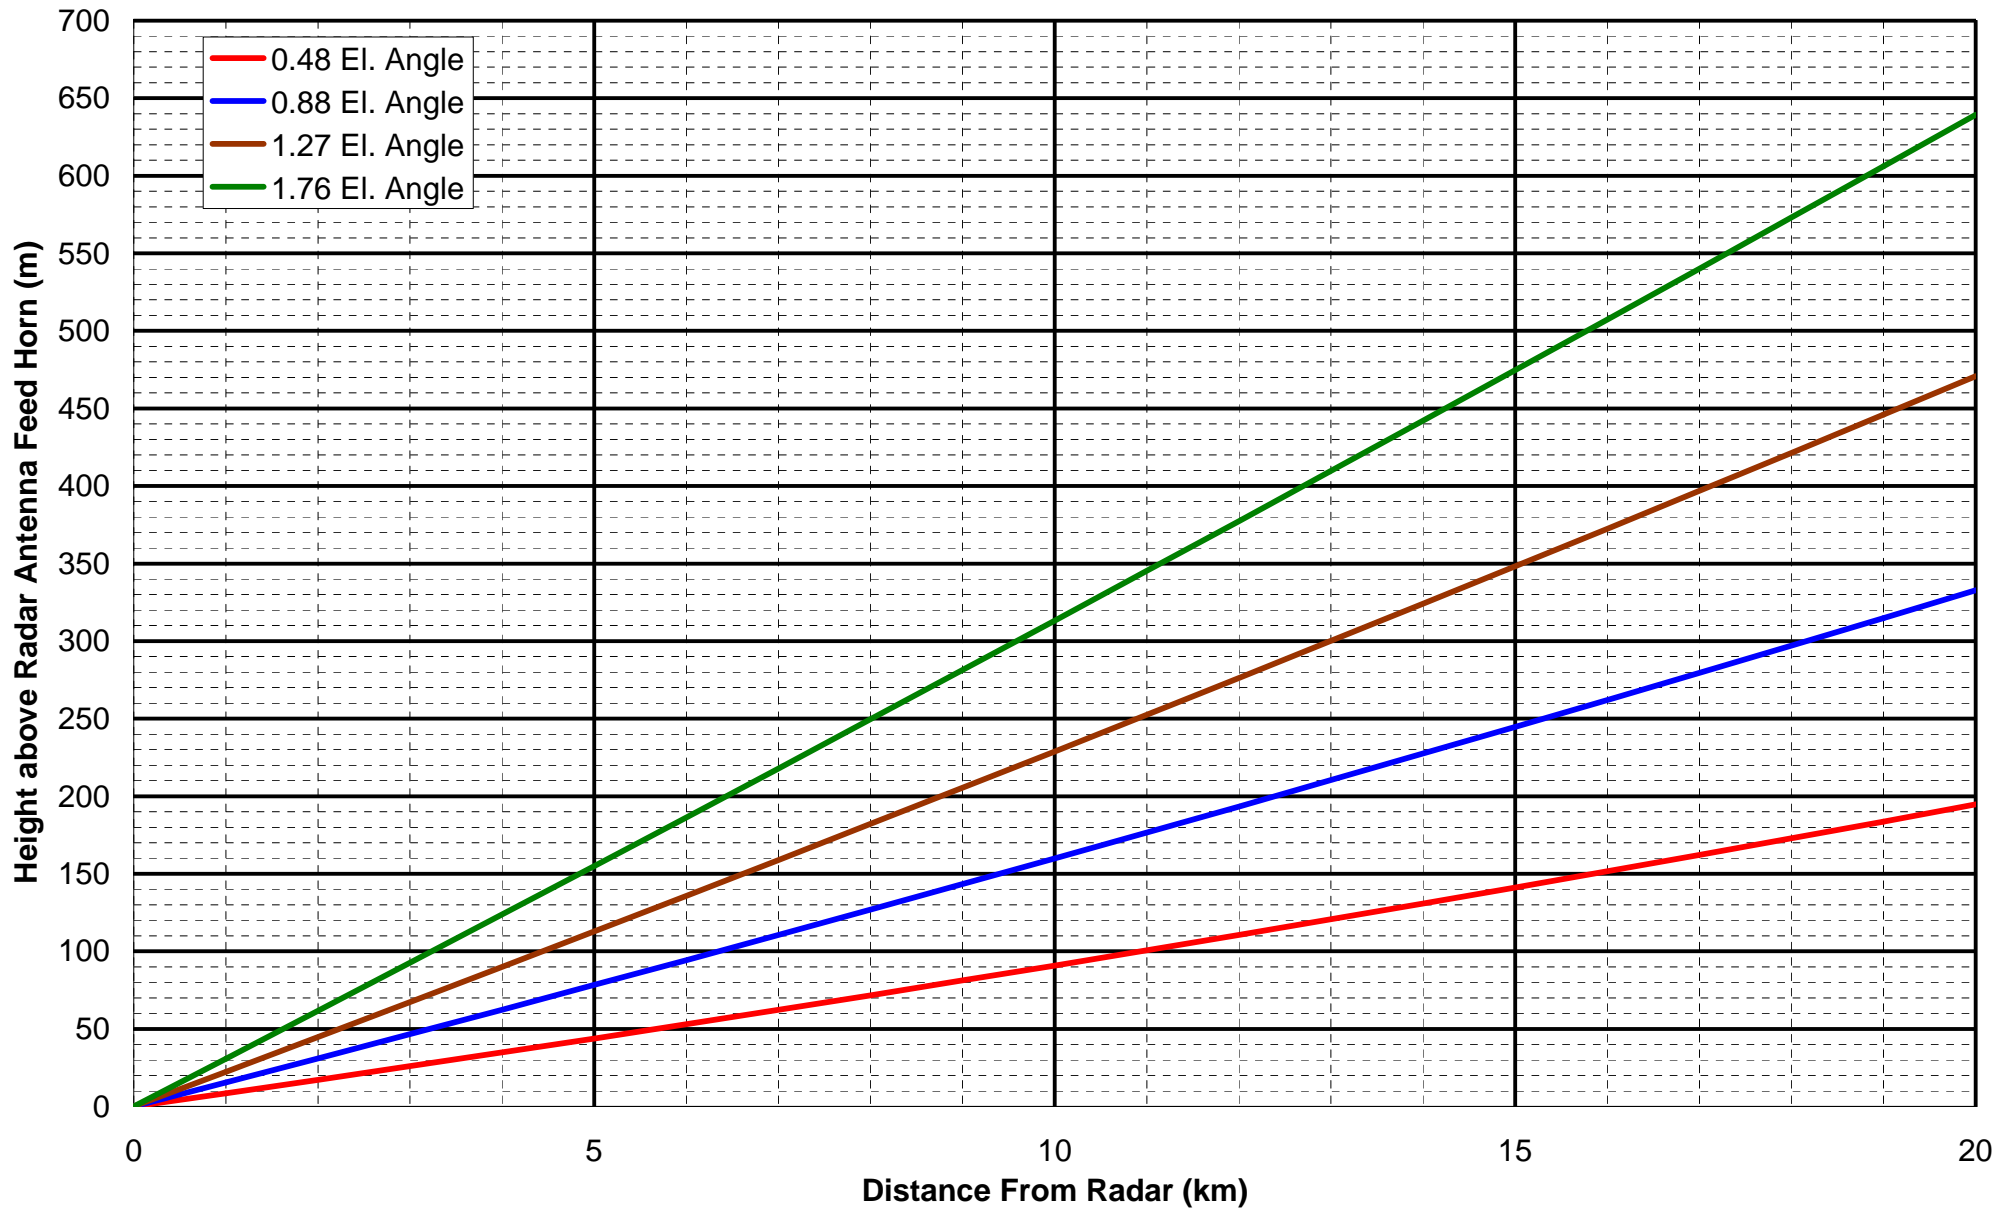

Beam Center Height Above Antenna Feed Horn

Beam Center Height Above Antenna Feed Horn

Beam Bottom Height Above Antenna Feed Horn

Beam Bottom Height Above Antenna Feed Horn

Beam Bottom Height Above Antenna Feed Horn

Beam Bottom Height Above Antenna Feed Horn