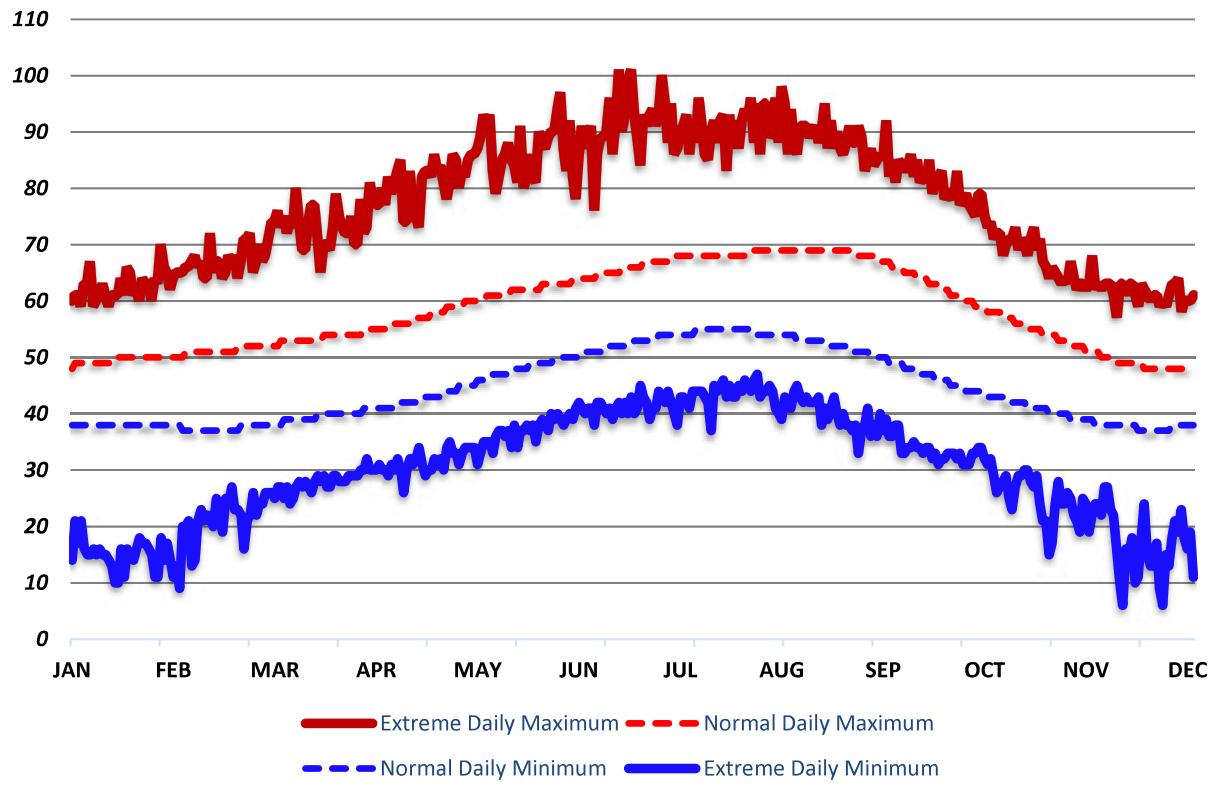

## Astoria: Extremes Temperatures (1887-2023)

	Jan	Feb	Mar	Apr	May	Jun	Jul	Aug	Sep	Oct	Nov	Dec
<b>Warmest</b>	<b>70°</b>	<b>72°</b>	<b>80°</b>	<b>86°</b>	<b>93°</b>	<b>101°</b>	<b>101°</b>	<b>98°</b>	<b>95°</b>	<b>85°</b>	<b>73°</b>	<b>64°</b>
<i>date</i>	30 <sup>th</sup> 1940	15 <sup>th</sup> 1996 <sup>1</sup>	14 <sup>th</sup> 1926	28 <sup>th</sup> 2023	14 <sup>th</sup> 2023 <sup>1</sup>	27 <sup>th</sup> 2021	1 <sup>st</sup> 1942	19 <sup>th</sup> 2016	2 <sup>nd</sup> 1972	6 <sup>th</sup> 1987	3 <sup>rd</sup> 2010 <sup>1</sup>	26 <sup>th</sup> 1980
<b>Coldest</b>	<b>10°</b>	<b>9°</b>	<b>22°</b>	<b>26°</b>	<b>30°</b>	<b>37°</b>	<b>37°</b>	<b>39°</b>	<b>33°</b>	<b>26°</b>	<b>15°</b>	<b>6°</b>
<i>date</i>	16 <sup>th</sup> 1888	5 <sup>th</sup> 1989	1 <sup>st</sup> 1971	18 <sup>th</sup> 1927	1 <sup>st</sup> 1954	4 <sup>th</sup> 1980	27 <sup>th</sup> 1930	19 <sup>th</sup> 1973	28 <sup>th</sup> 1983 <sup>1</sup>	28 <sup>th</sup> 1971	14 <sup>th</sup> 1955	21 <sup>st</sup> 1990 <sup>1</sup>

**Warmest Recorded Temperature**

**101° on 27 Jun 2021 and on 1 Jul 1942**

**Coldest Recorded Temperature**

**6° on 21 Dec 1990, and 8 Dec 1972**

<sup>1</sup> temperature has occurred more than once, with most recent occurrence listed.

## 1887-2023 Daily Extremes, with 1991-2020 Normals