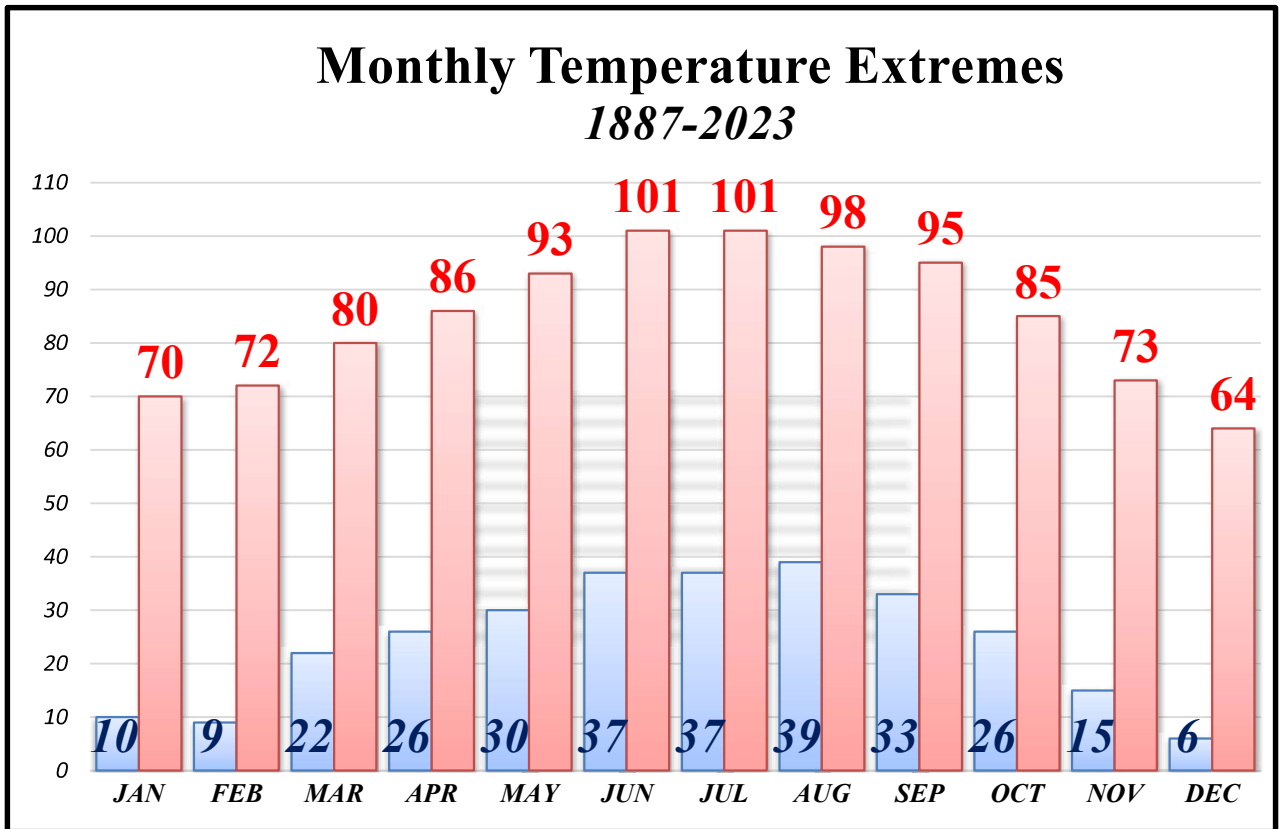

# Astoria Temperature Data & Records

## Astoria: Extremes Temperatures (1887-2023)

	Jan	Feb	Mar	Apr	May	Jun	Jul	Aug	Sep	Oct	Nov	Dec
<b>Warmest</b>	<b>70°</b>	<b>72°</b>	<b>80°</b>	<b>86°</b>	<b>93°</b>	<b>101°</b>	<b>101°</b>	<b>98°</b>	<b>95°</b>	<b>85°</b>	<b>73°</b>	<b>64°</b>
<i>date</i>	30 <sup>th</sup> 1940	15 <sup>th</sup> 1996 <sup>1</sup>	14 <sup>th</sup> 1926	28 <sup>th</sup> 2023	14 <sup>th</sup> 2023 <sup>1</sup>	27 <sup>th</sup> 2021	1 <sup>st</sup> 1942	19 <sup>th</sup> 2016	2 <sup>nd</sup> 1972	6 <sup>th</sup> 1987	3 <sup>rd</sup> 2010 <sup>1</sup>	26 <sup>th</sup> 1980
<b>Coldest</b>	<b>10°</b>	<b>9°</b>	<b>22°</b>	<b>26°</b>	<b>30°</b>	<b>37°</b>	<b>37°</b>	<b>39°</b>	<b>33°</b>	<b>26°</b>	<b>15°</b>	<b>6°</b>
<i>date</i>	16 <sup>th</sup> 1888	5 <sup>th</sup> 1989	1 <sup>st</sup> 1971	18 <sup>th</sup> 1927	1 <sup>st</sup> 1954	4 <sup>th</sup> 1980	27 <sup>th</sup> 1930	19 <sup>th</sup> 1973	28 <sup>th</sup> 1983 <sup>1</sup>	28 <sup>th</sup> 1971	14 <sup>th</sup> 1955	21 <sup>st</sup> 1990 <sup>1</sup>

**Warmest Recorded Temperature**

**101° on 27 Jun 2021 and on 1 Jul 1942**

**Coldest Recorded Temperature**

**6° on 21 Dec 1990, and 8 Dec 1972**

<sup>1</sup> temperature has occurred more than once, with most recent occurrence listed.

## 1887-2023 Daily Extremes, with 1991-2020 Normals