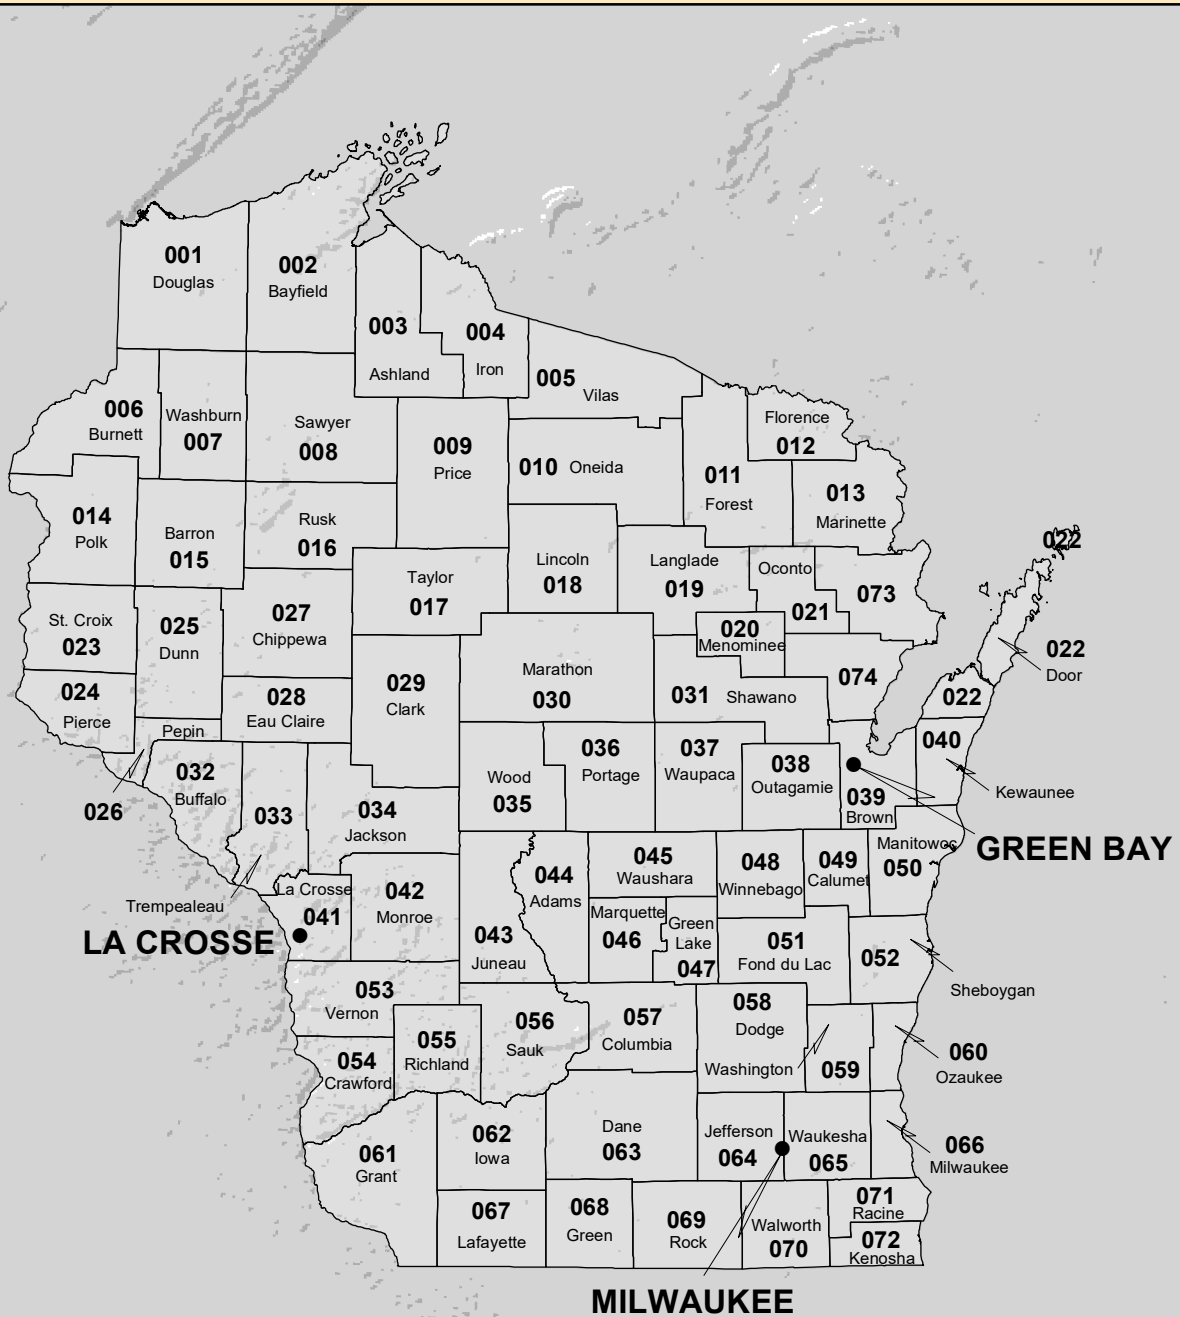

WISCONSIN

FIRE WEATHER ZONE BOUNDARIES

**NATIONAL WEATHER SERVICE
CENTRAL REGION**

- Weather Forecast Office
- County Boundary
- ▭ Fire Zone Boundary