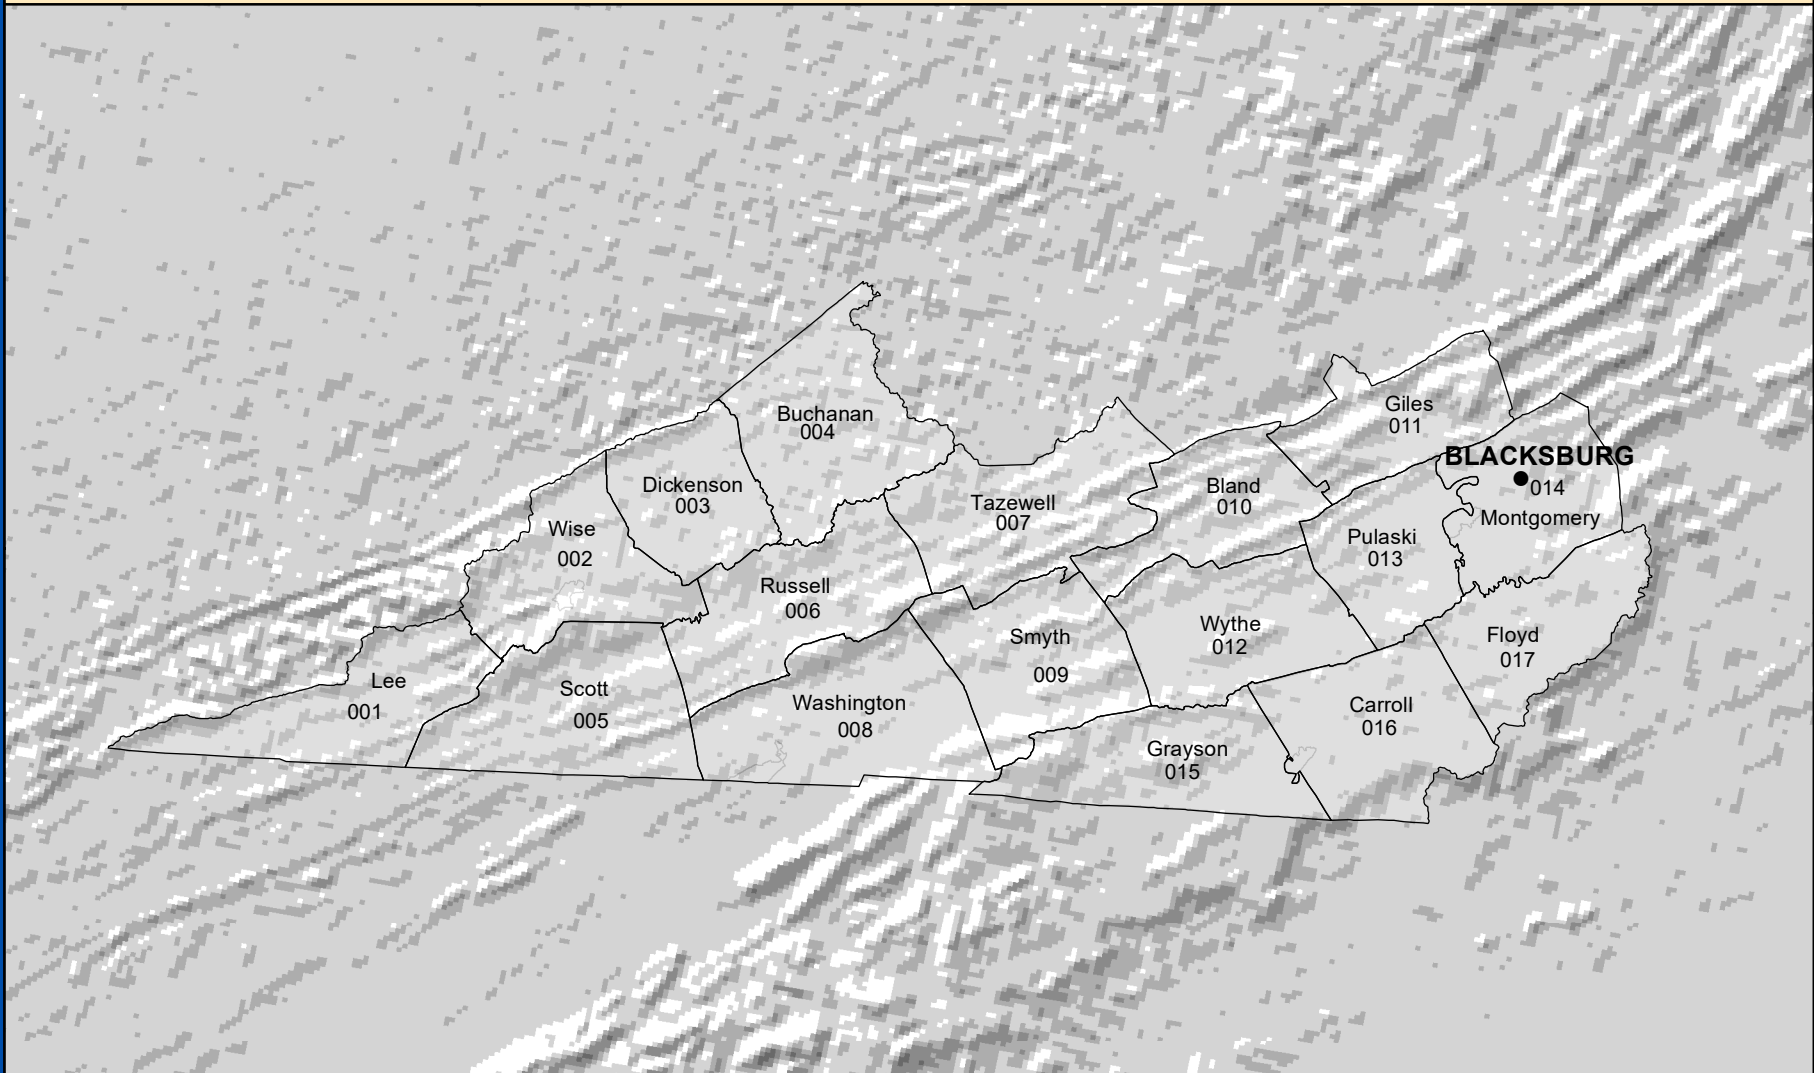

# SOUTH WESTERN VIRGINIA FIRE WEATHER ZONE BOUNDARIES

**NATIONAL WEATHER SERVICE  
EASTERN REGION**

- Weather Forecast Office
- County Boundary
- ▭ Fire Zone Boundary

MARCH 2024  
IDP GIS