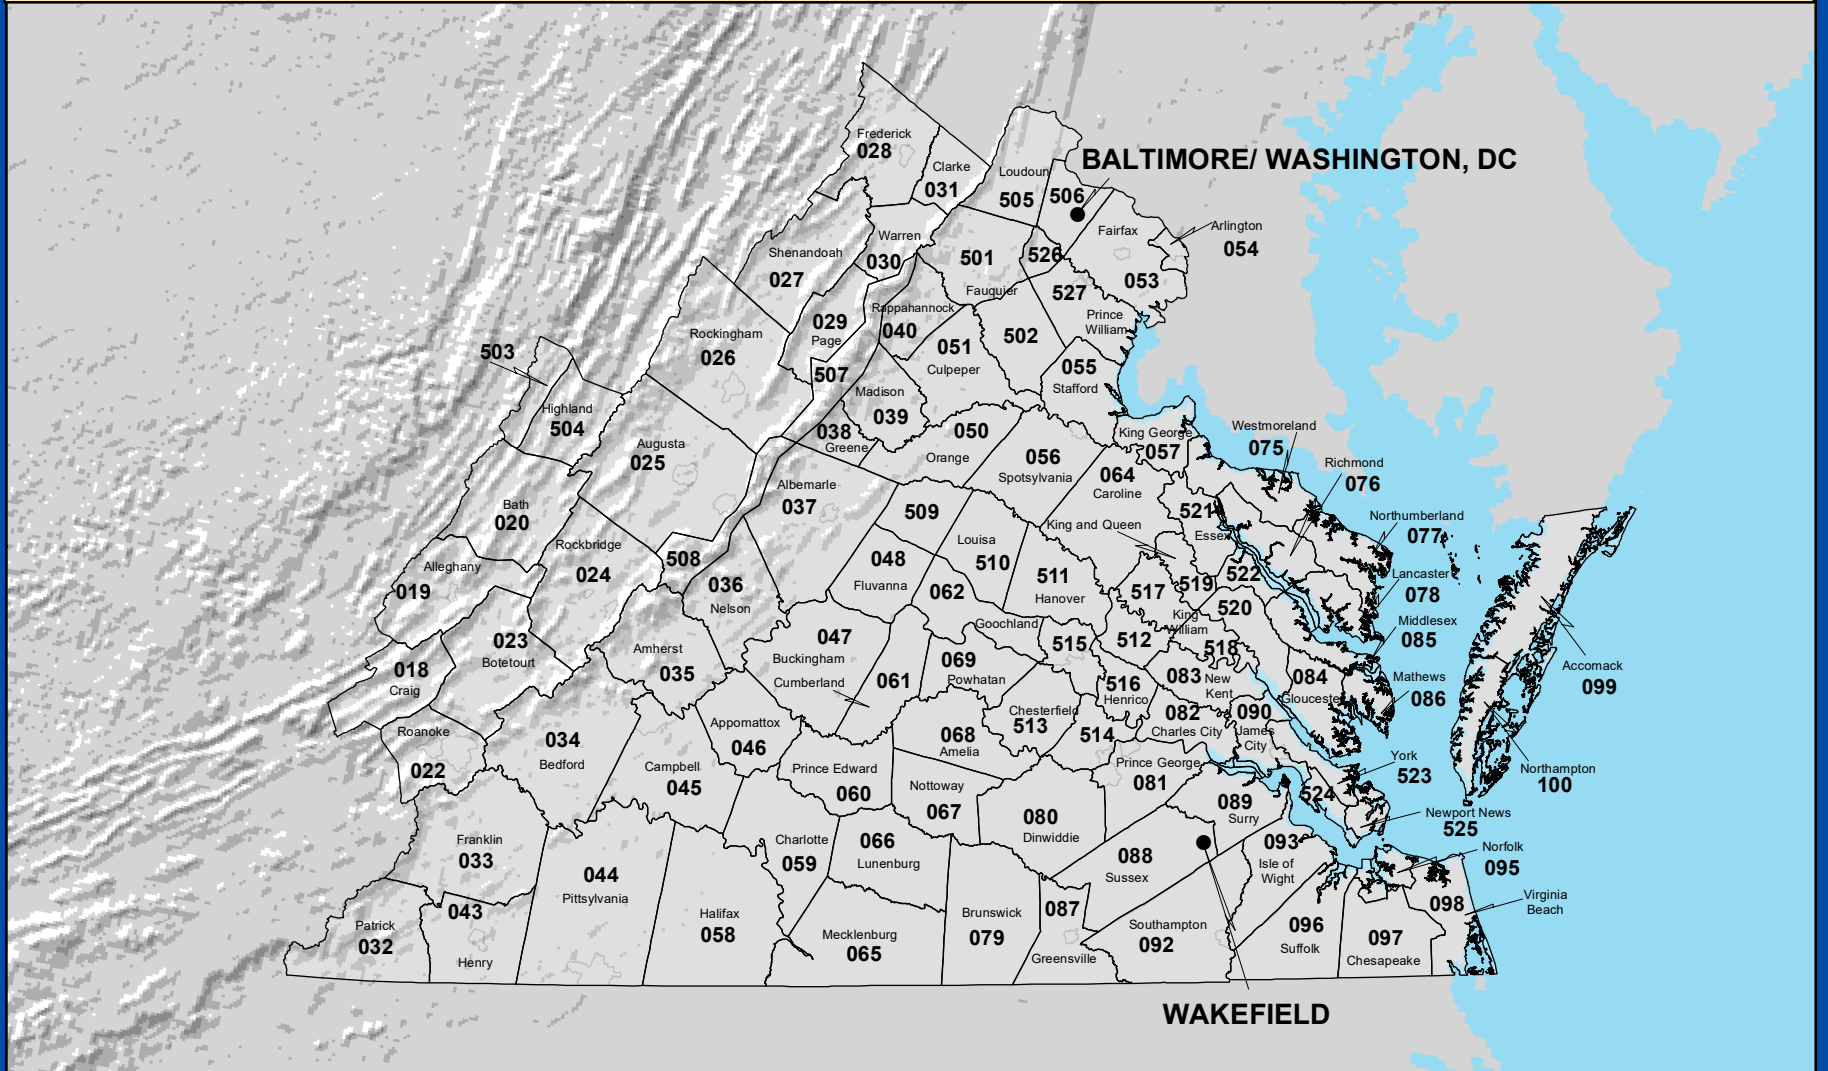

# CENTRAL EASTERN VIRGINIA FIRE WEATHER ZONE BOUNDARIES

## NATIONAL WEATHER SERVICE EASTERN REGION

- Weather Forecast Office
- ▭ County Boundary
- ▭ Forecast Zone Boundary