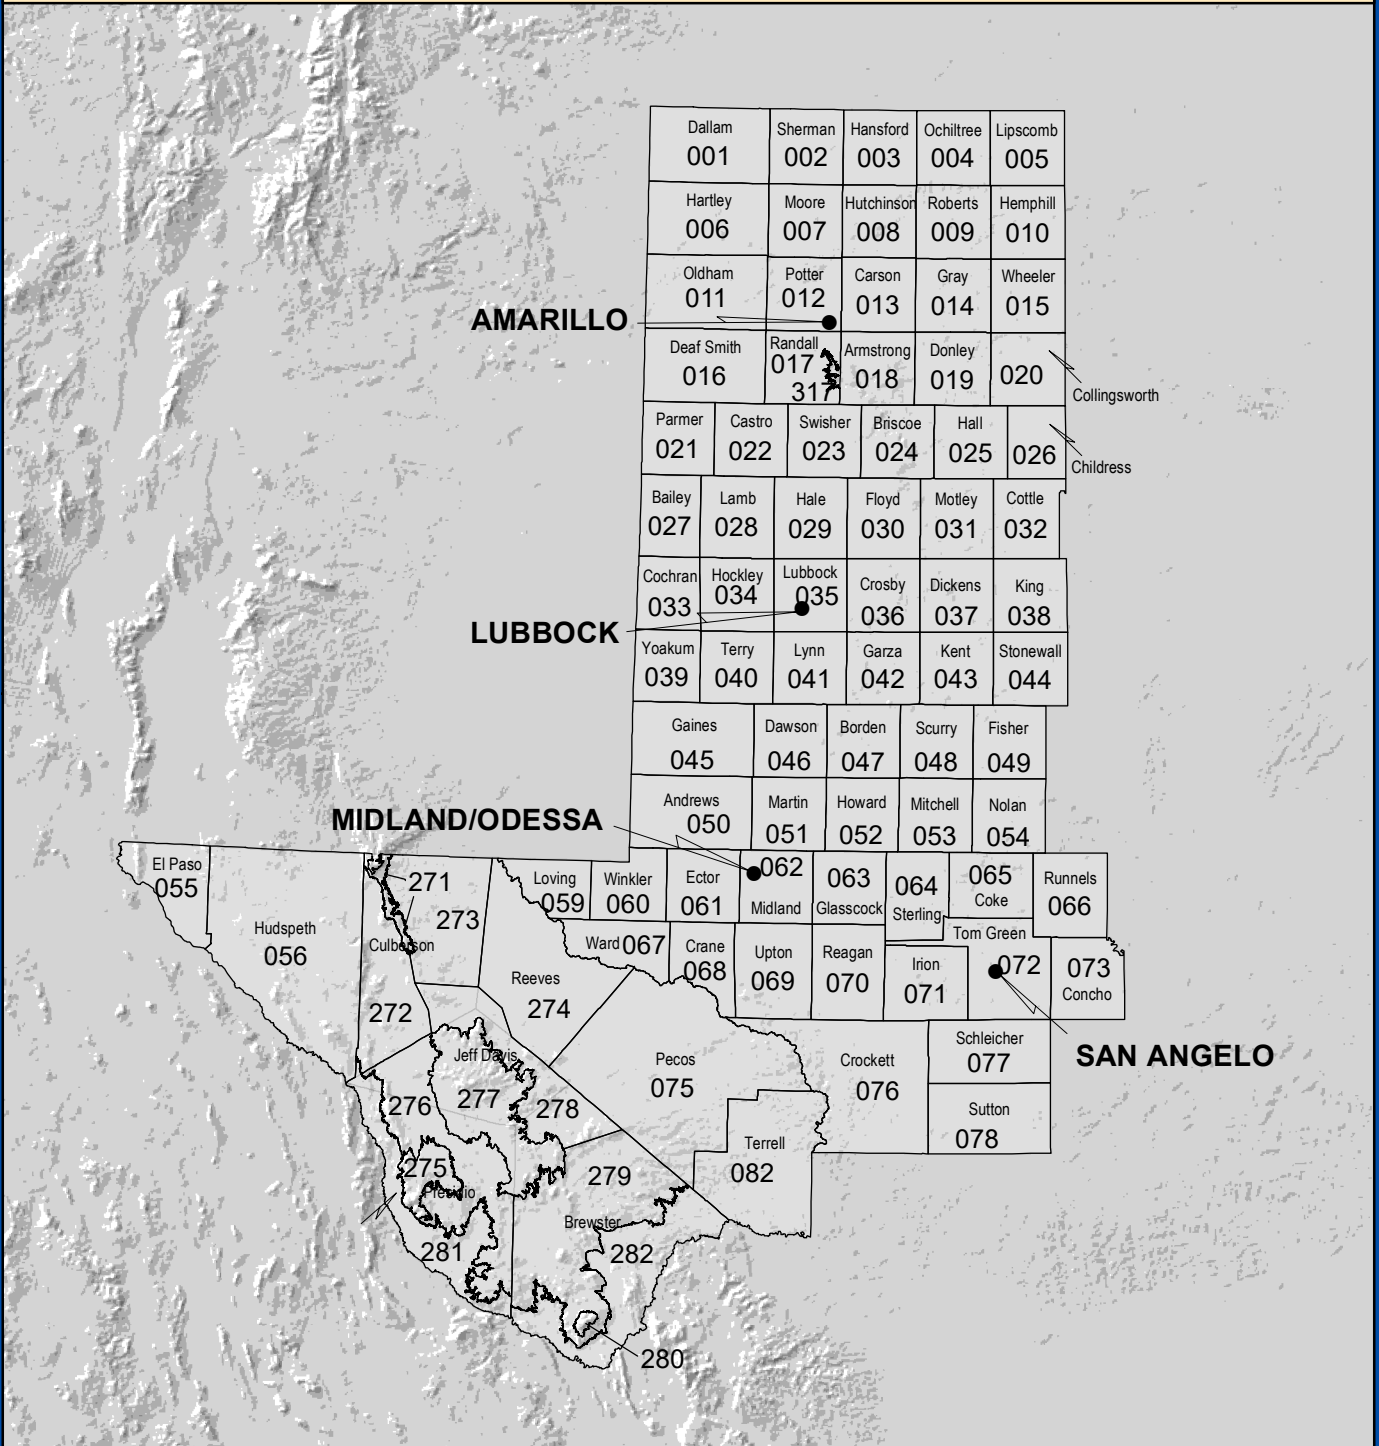

# WESTERN TEXAS FIRE WEATHER ZONE BOUNDARIES

## NATIONAL WEATHER SERVICE SOUTHERN REGION

- Weather Forecast Office
- County Boundary
- Forecast Zone Boundary