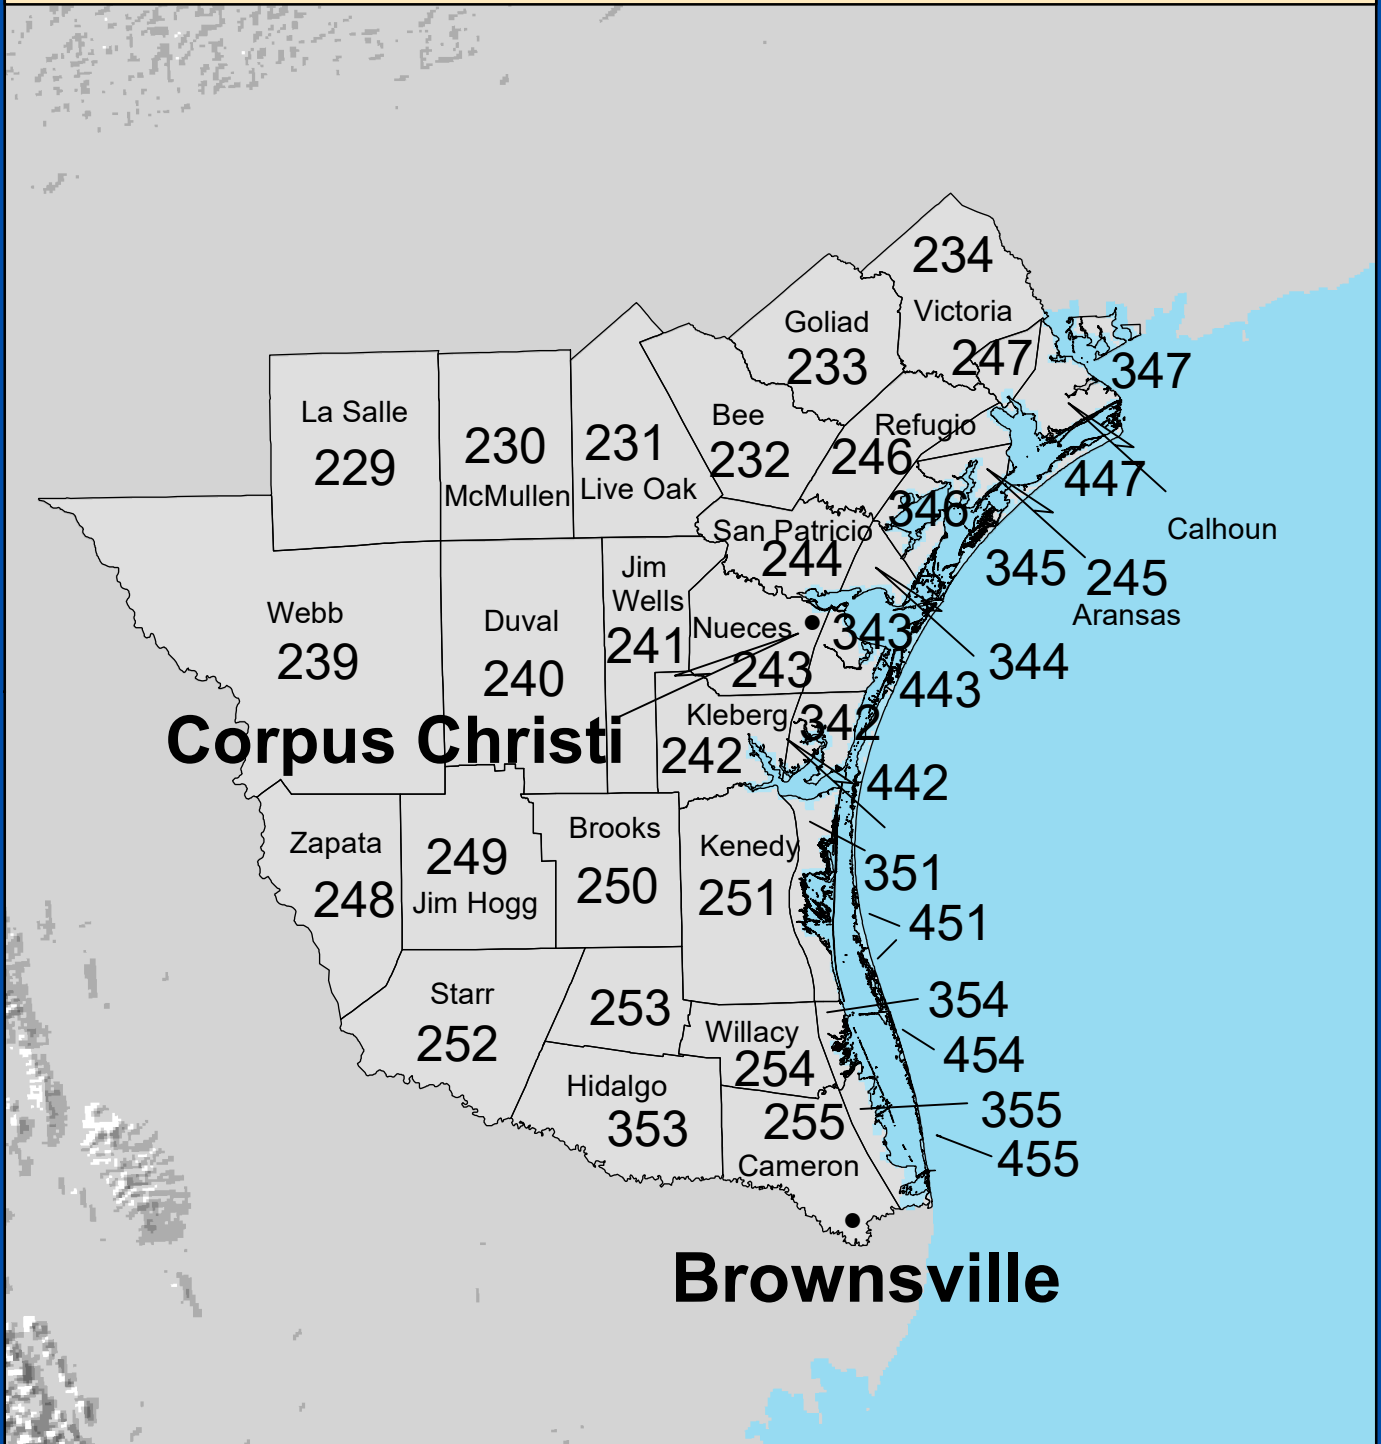

SOUTHERN TEXAS FIRE WEATHER ZONE BOUNDARIES

**NATIONAL WEATHER SERVICE
SOUTHERN REGION**

- Weather Forecast Office
- County Boundary
- Fire Zone Boundary