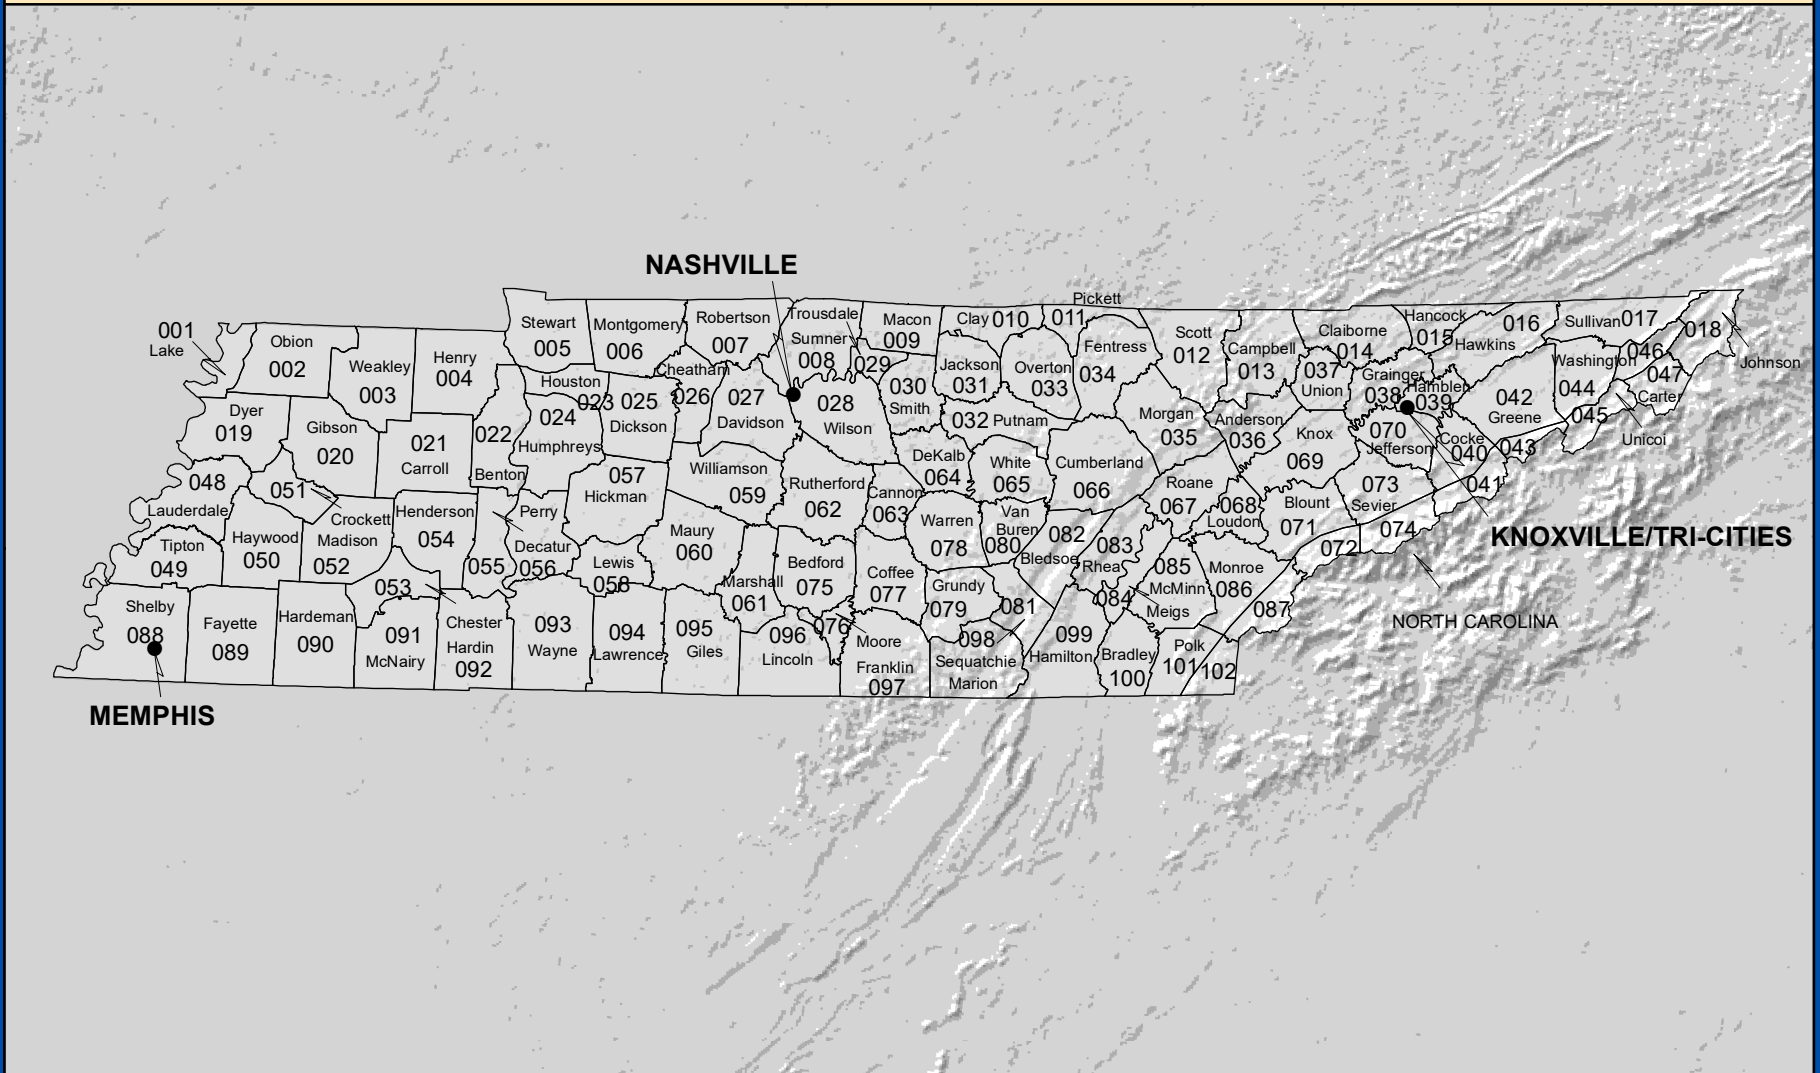

# TENNESSEE

## FIRE WEATHER ZONE BOUNDARIES

**NATIONAL WEATHER SERVICE**  
**SOUTHERN REGION**

- Weather Forecast Office
- County Boundary
- ▭ Fire Zone Boundary