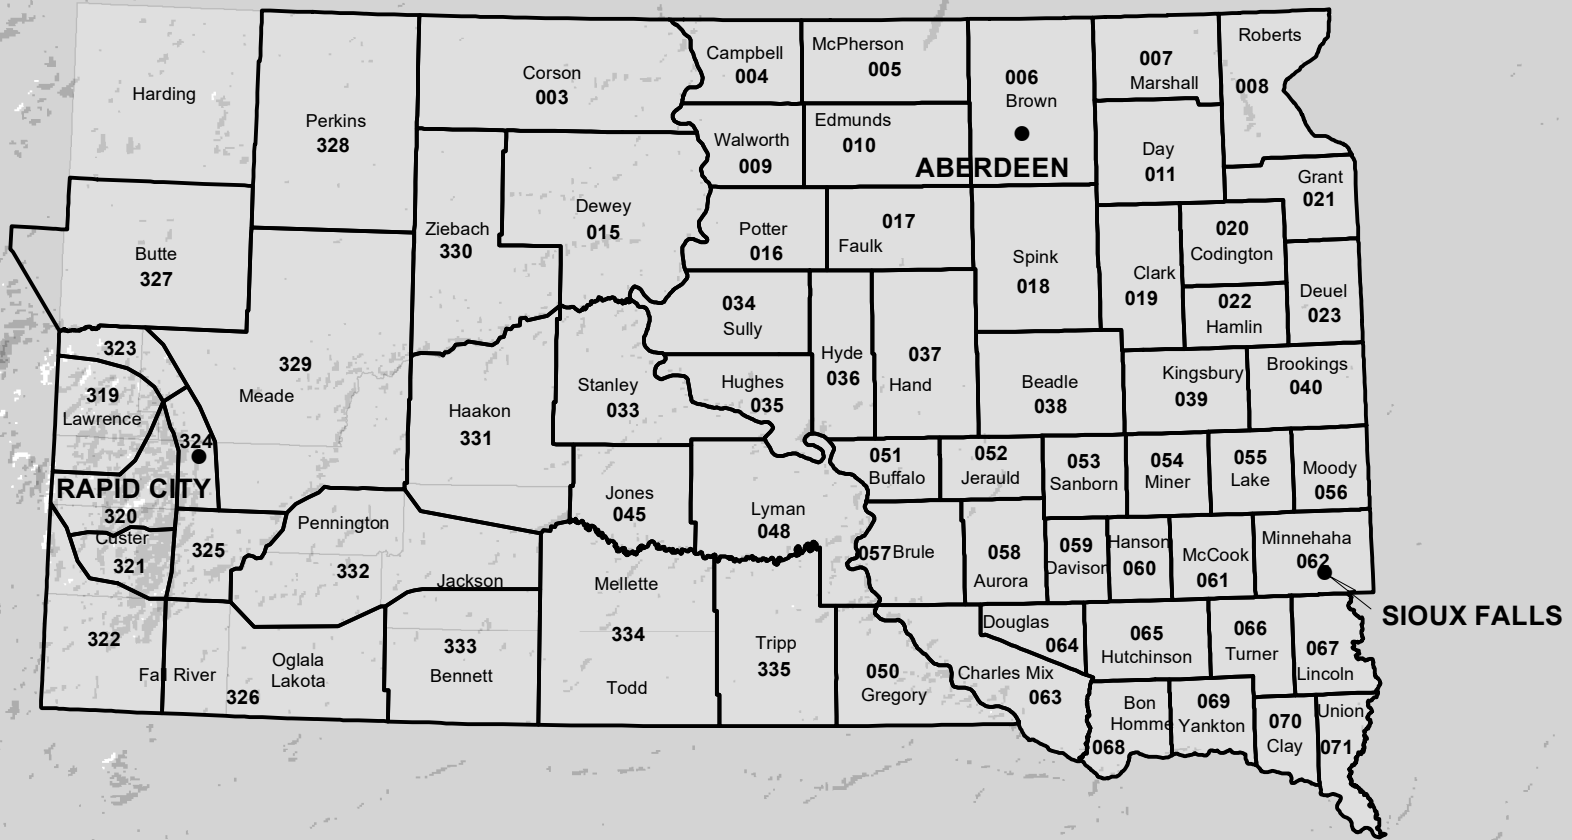

SOUTH DAKOTA FIRE WEATHER ZONE BOUNDARIES

NATIONAL WEATHER SERVICE CENTRAL REGION

- Weather Forecast Office
- County Boundary
- ▭ Fire Zone Boundary