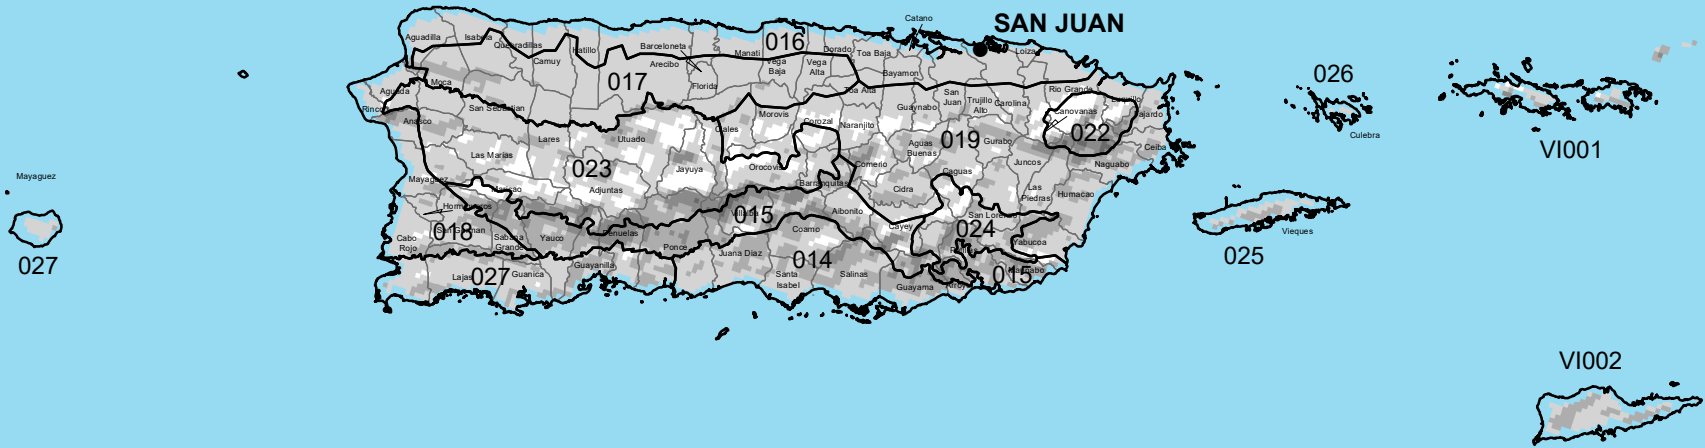

# PUERTO RICO FIRE WEATHER ZONE BOUNDARIES

**NATIONAL WEATHER SERVICE  
SOUTHERN REGION**

- Weather Forecast Office
- ▭ County Boundary
- ▭ Fire Zone Boundary