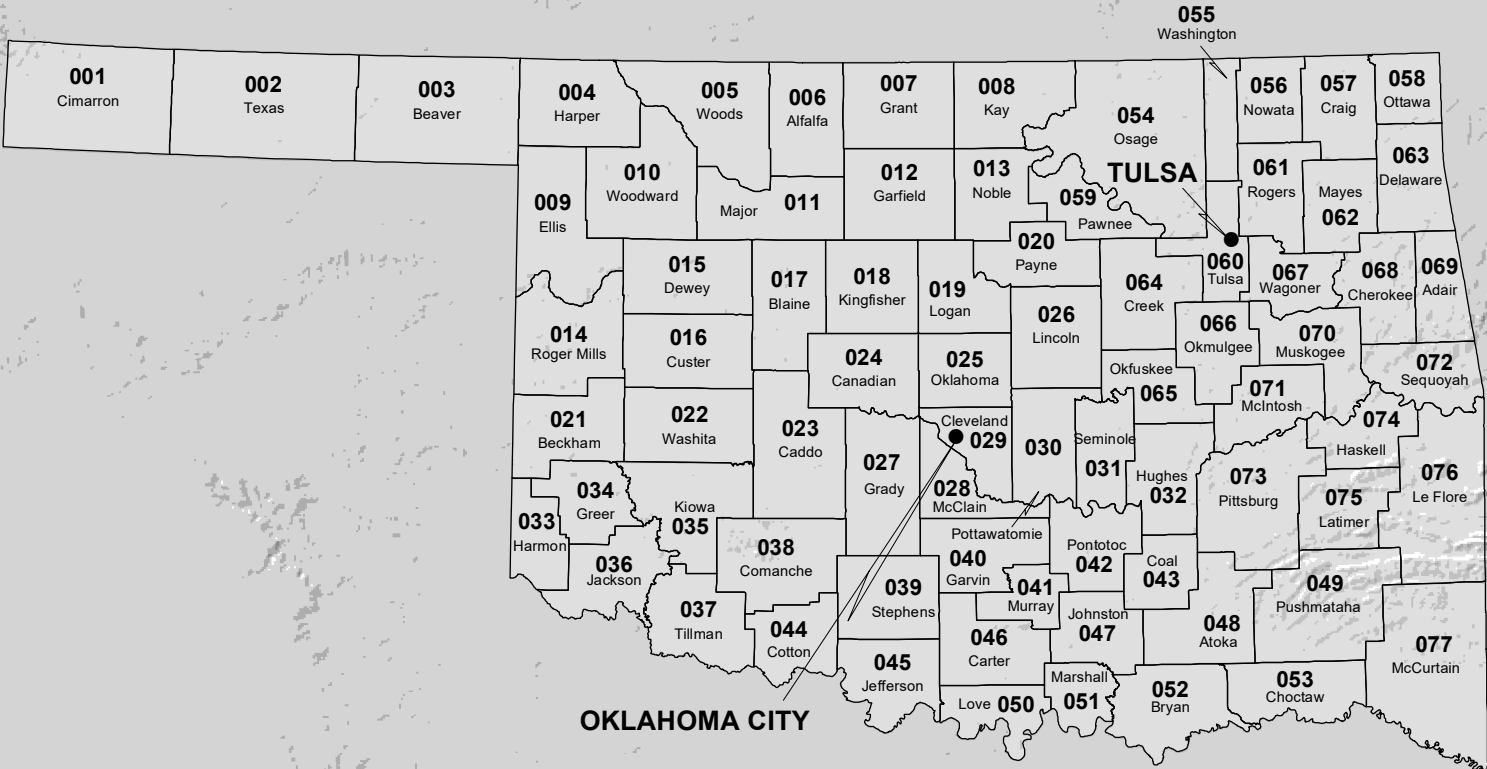

OKLAHOMA

FIRE WEATHER ZONE BOUNDARIES

NATIONAL WEATHER SERVICE SOUTHERN REGION

- Weather Forecast Office
- County Boundary
- ▭ Fire Zone Boundary