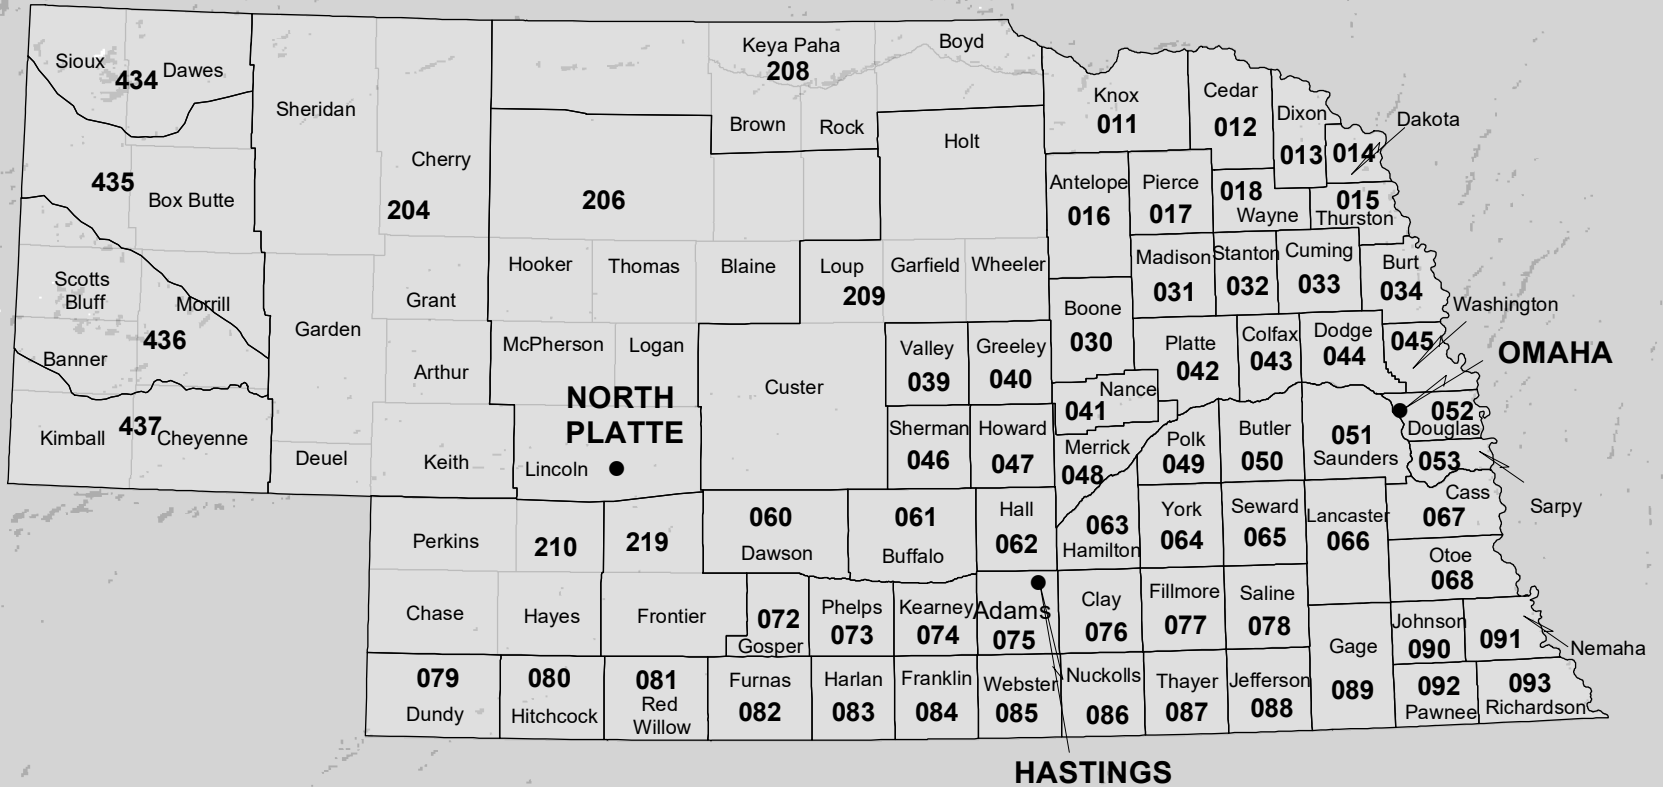

# NEBRASKA

## FIRE WEATHER ZONE BOUNDARIES

### NATIONAL WEATHER SERVICE CENTRAL REGION

- Weather Forecast Office
- County Boundary
- ▭ Fire Zone Boundary