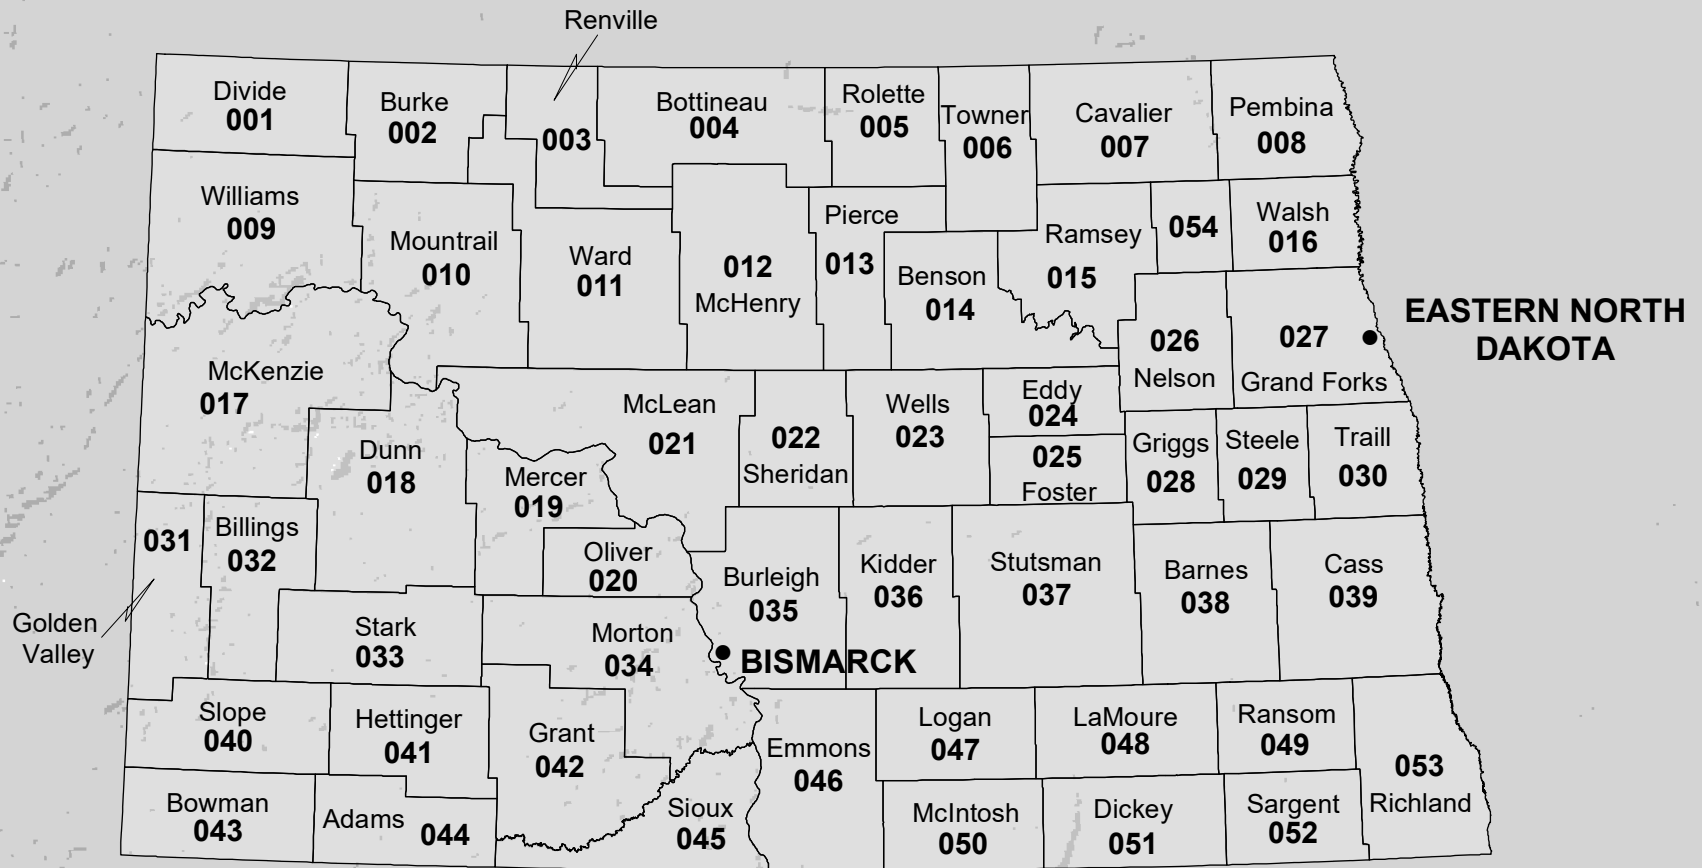

NORTH DAKOTA

FIRE WEATHER ZONE BOUNDARIES

NATIONAL WEATHER SERVICE
CENTRAL REGION

- Weather Forecast Office
- County Boundary
- ▭ Fire Zone Boundary