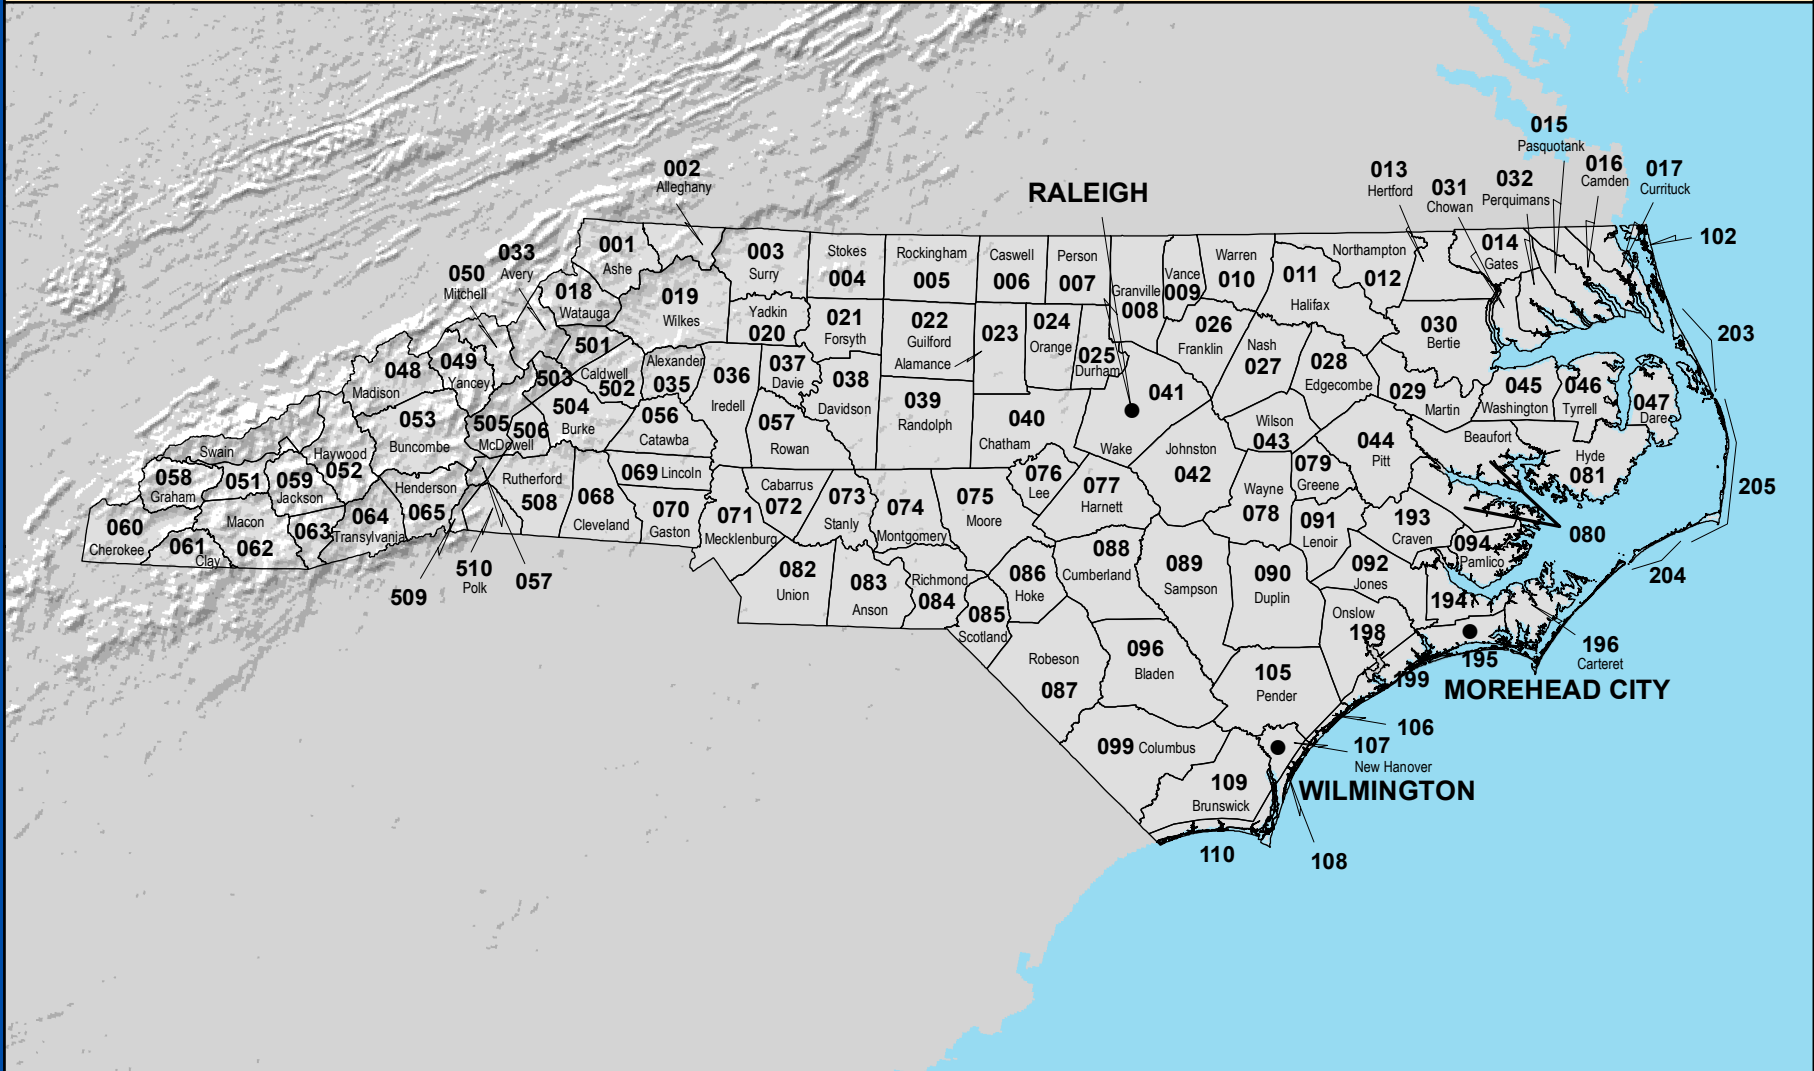

NORTH CAROLINA FIRE WEATHER ZONE BOUNDARIES

**NATIONAL WEATHER SERVICE
EASTERN REGION**

- Weather Forecast Office
- County Boundary
- ▭ Fire Zone Boundary