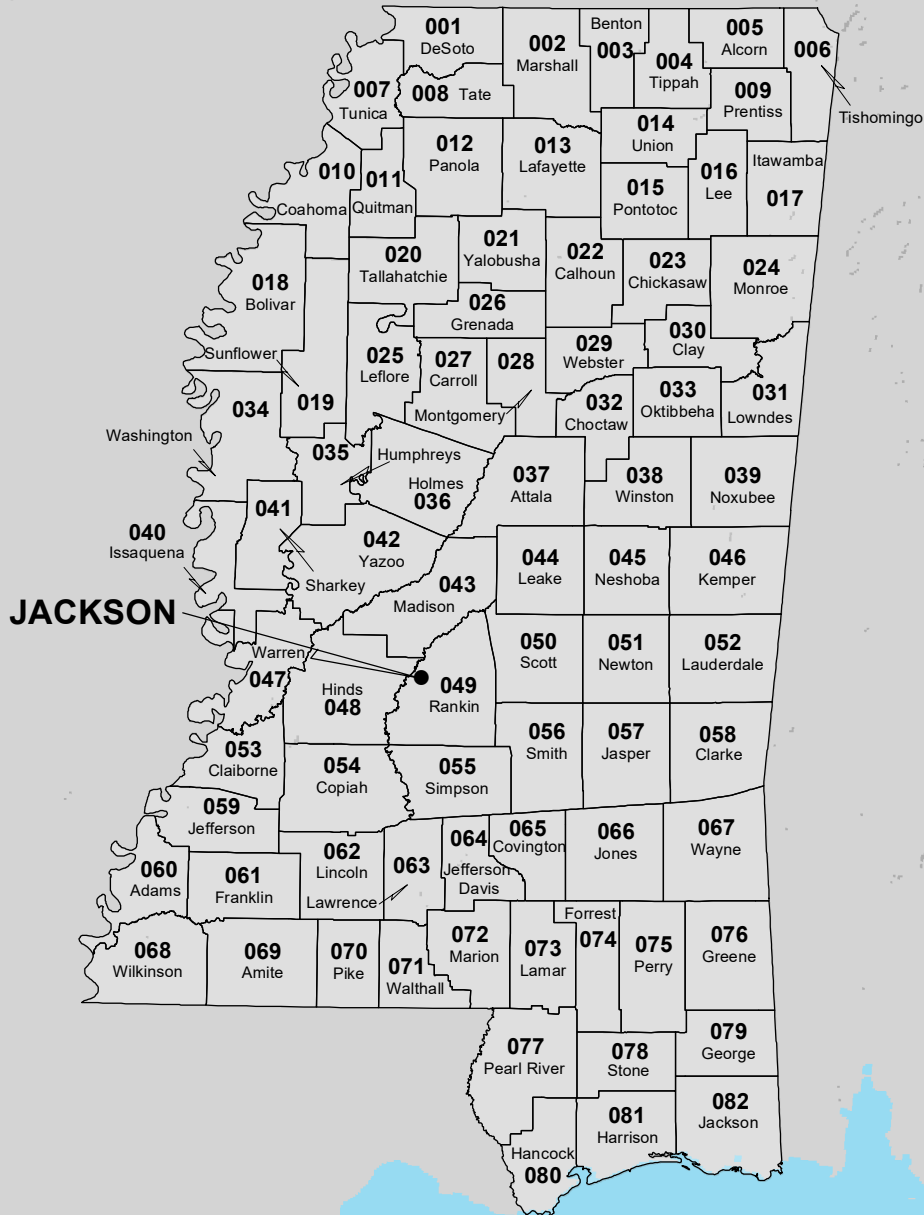

# MISSISSIPPI

## FIRE WEATHER ZONE BOUNDARIES