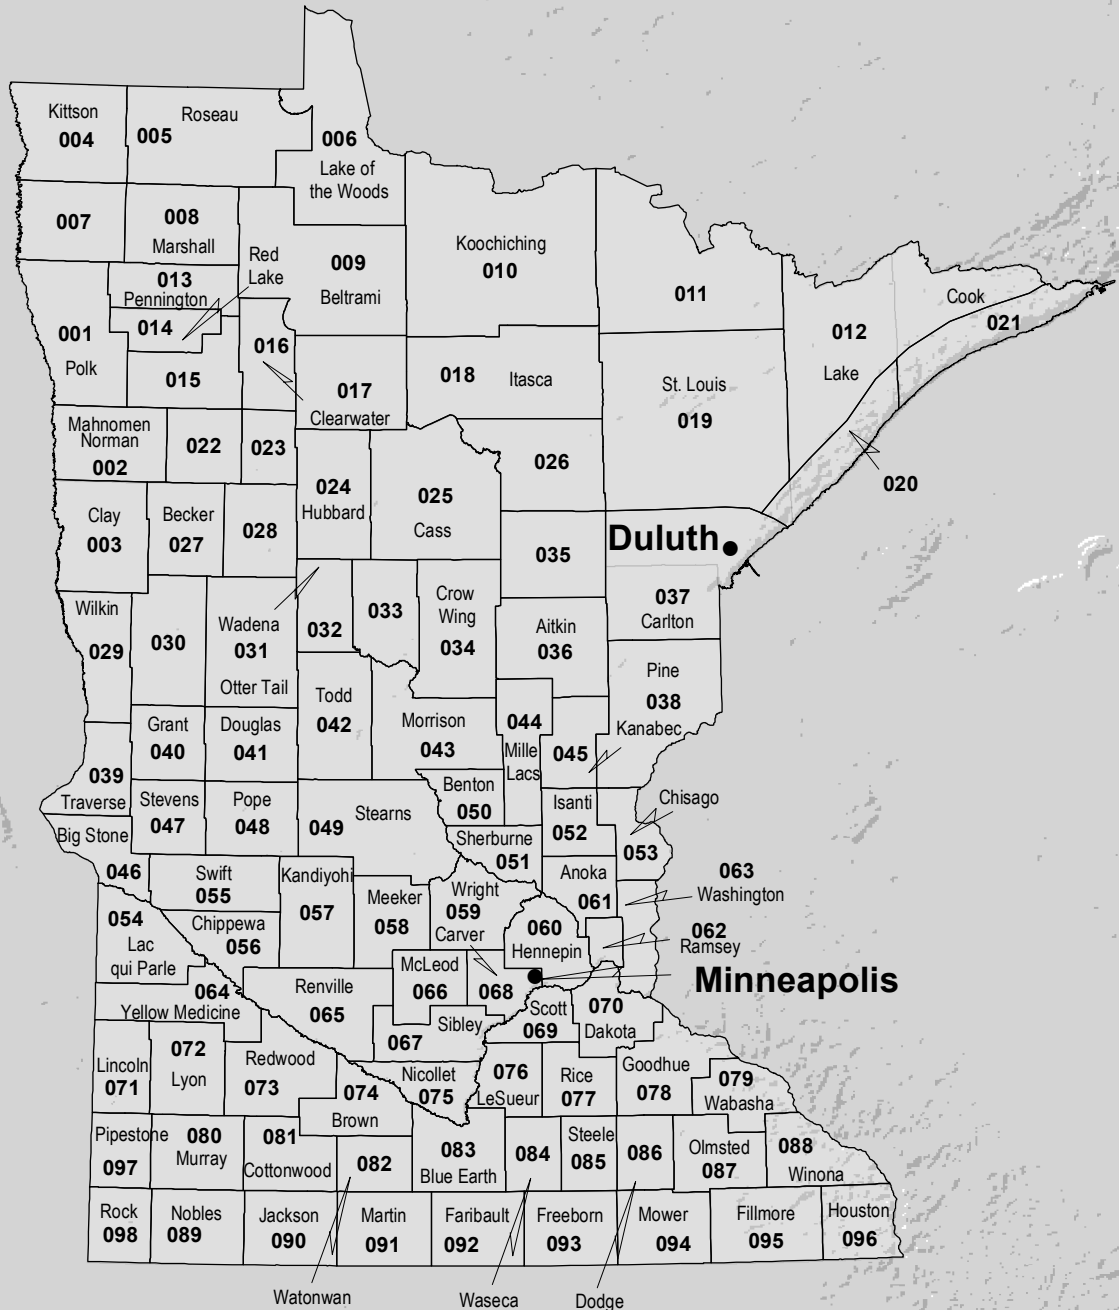

# MINNESOTA

## FIRE WEATHER ZONE BOUNDARIES

### NATIONAL WEATHER SERVICE CENTRAL REGION

- Weather Forecast Office
- County Boundary
- Fire Zone Boundary