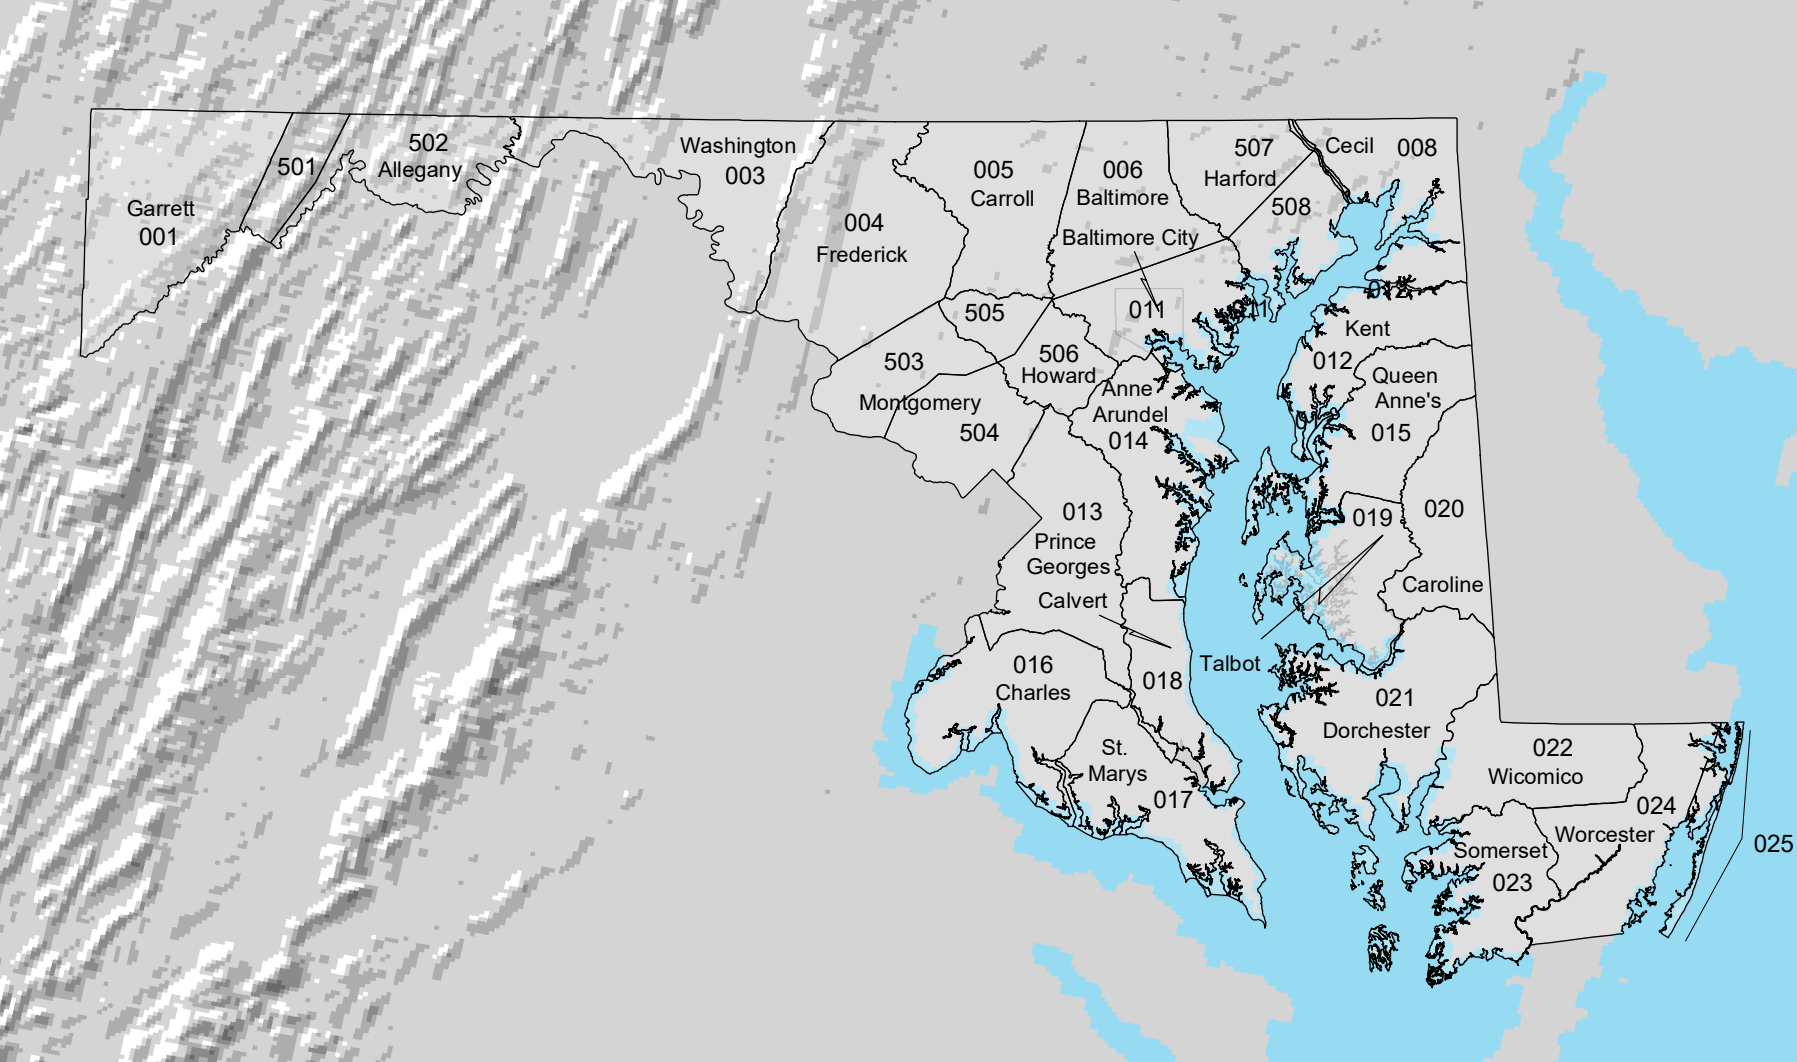

MARYLAND

FIRE WEATHER ZONE BOUNDARIES

NATIONAL WEATHER SERVICE
EASTERN REGION

- County Boundary
- Fire Zone Boundary

MARCH 2024
IDP GIS