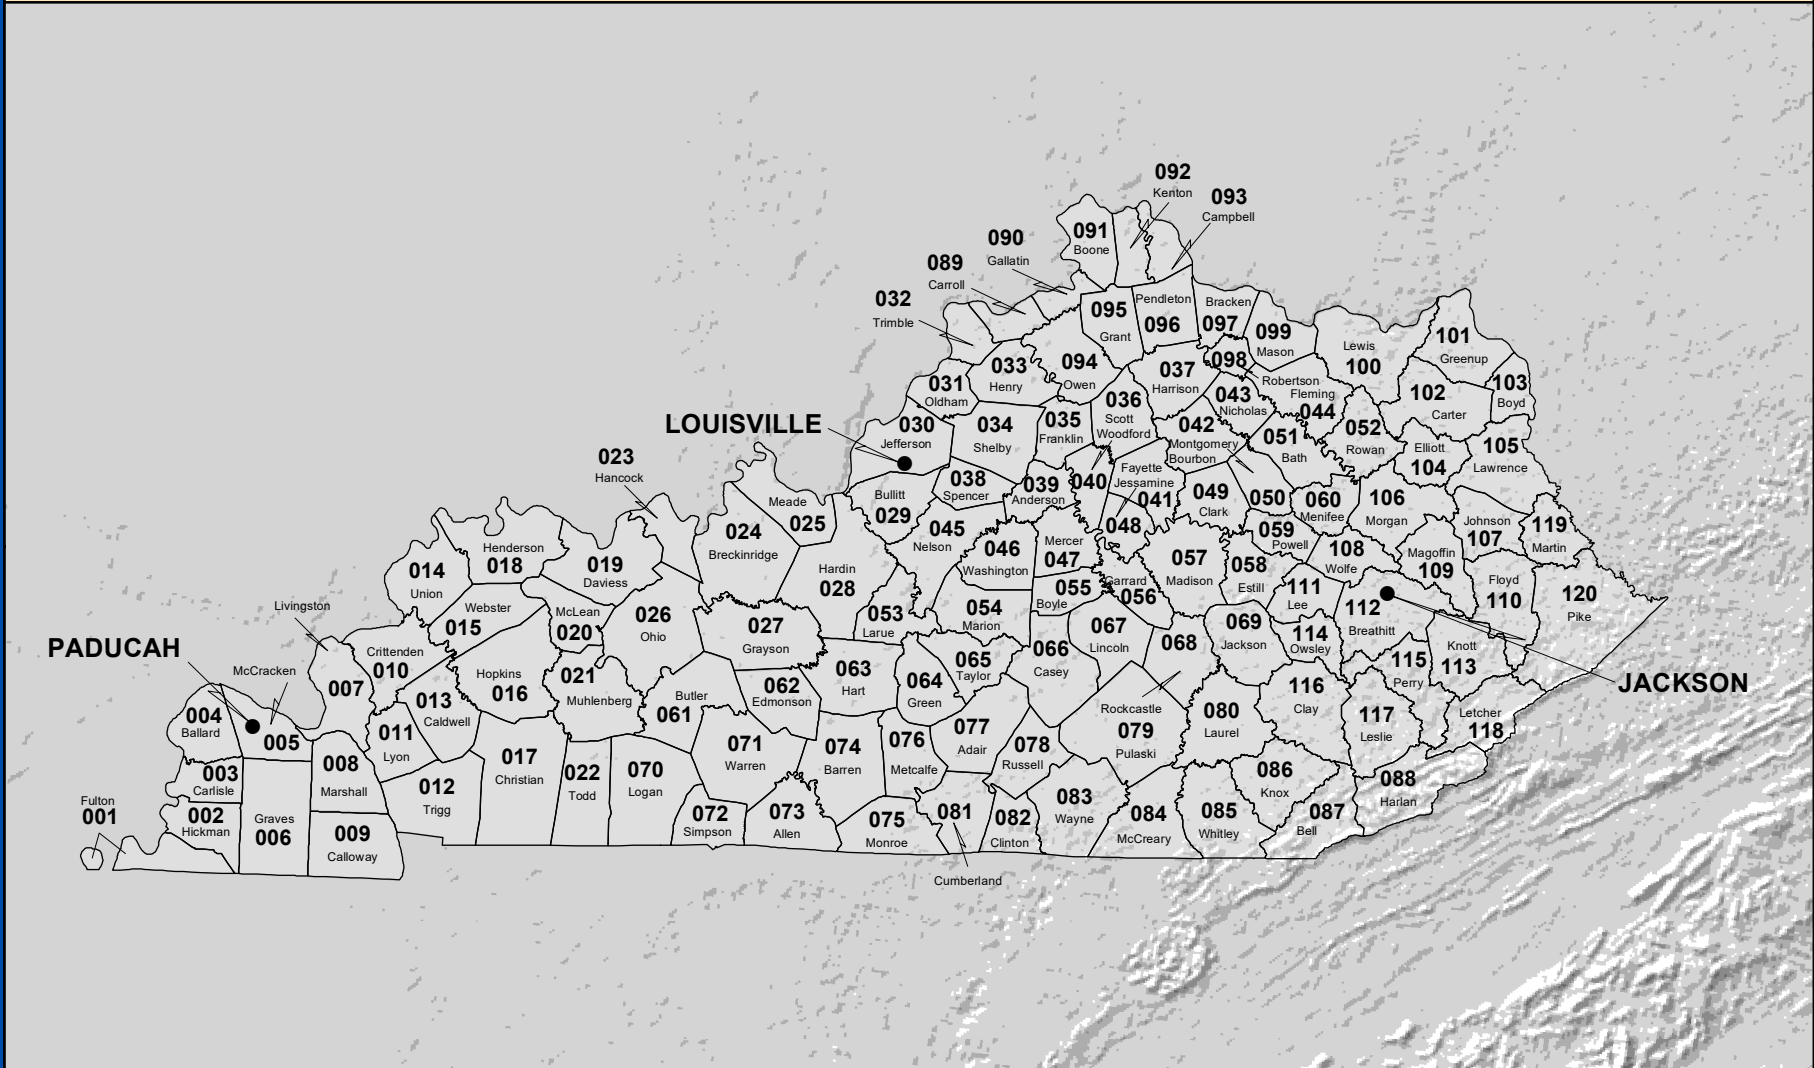

KENTUCKY

FIRE WEATHER ZONE BOUNDARIES

NATIONAL WEATHER SERVICE CENTRAL REGION

- Weather Forecast Office
- County Boundary
- ▭ Fire Zone Boundary