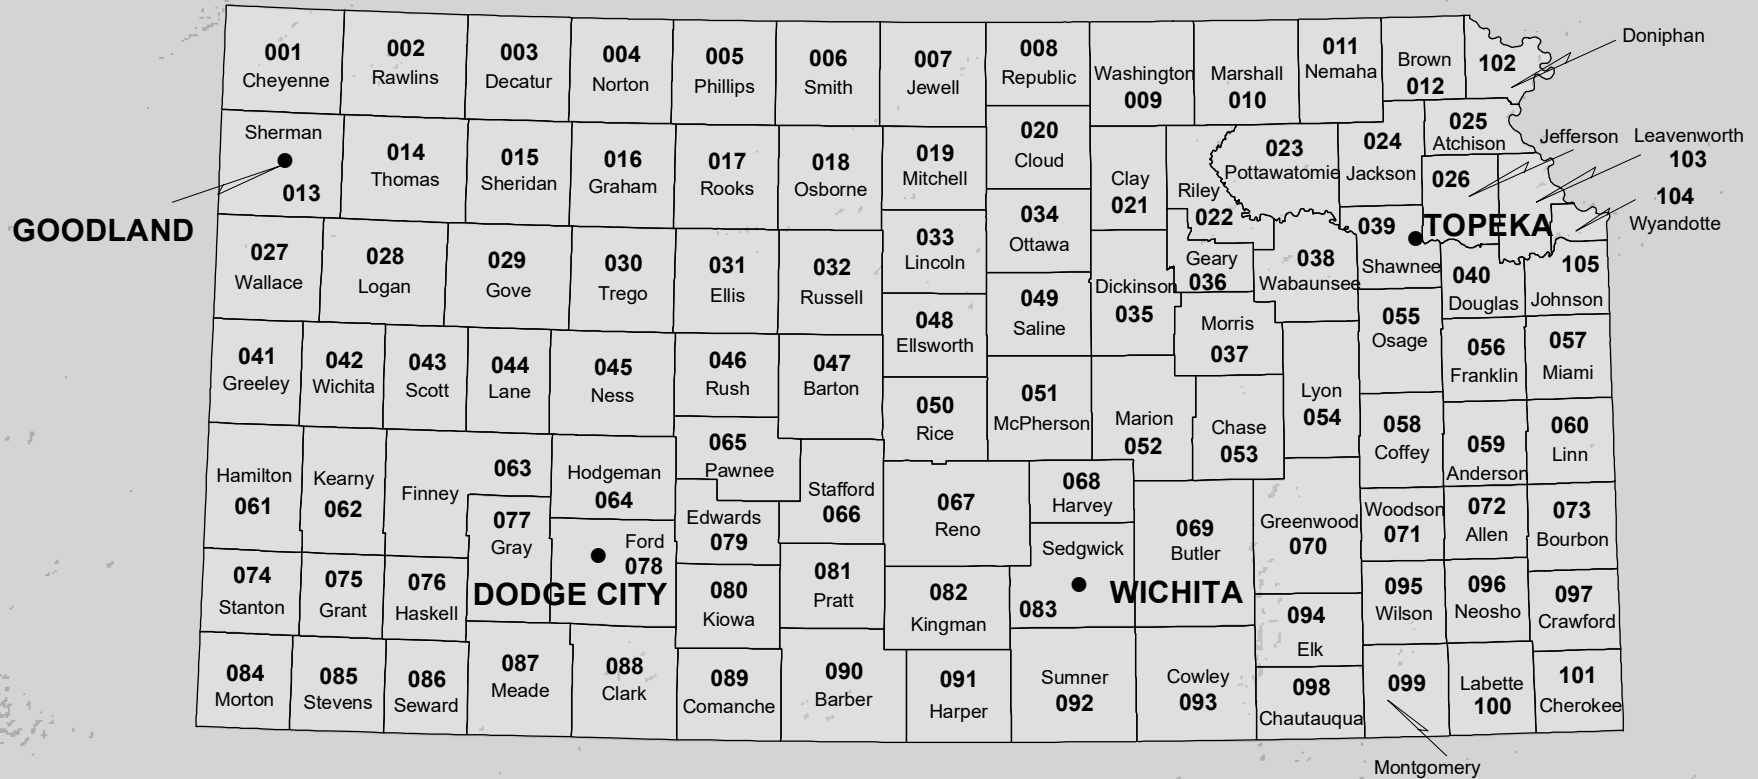

KANSAS

FIRE WEATHER ZONE BOUNDARIES

NATIONAL WEATHER SERVICE CENTRAL REGION

- Weather Forecast Office
- County Boundary
- ▭ Fire Zone Boundary