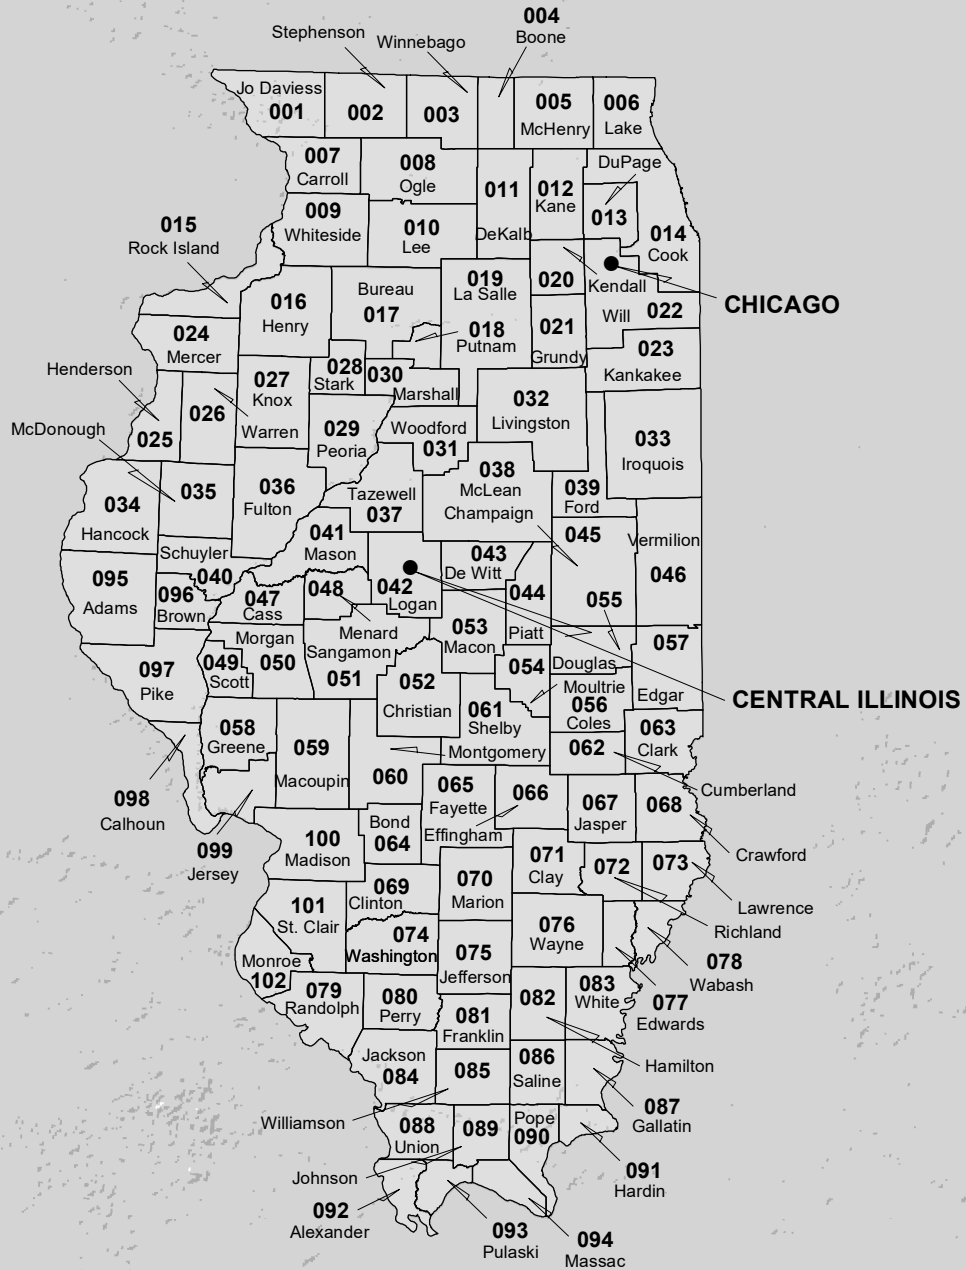

ILLINOIS

FIRE WEATHER ZONE BOUNDARIES

NATIONAL WEATHER SERVICE CENTRAL REGION

- Weather Forecast Office
- County Boundary
- ▭ Fire Zone Boundary