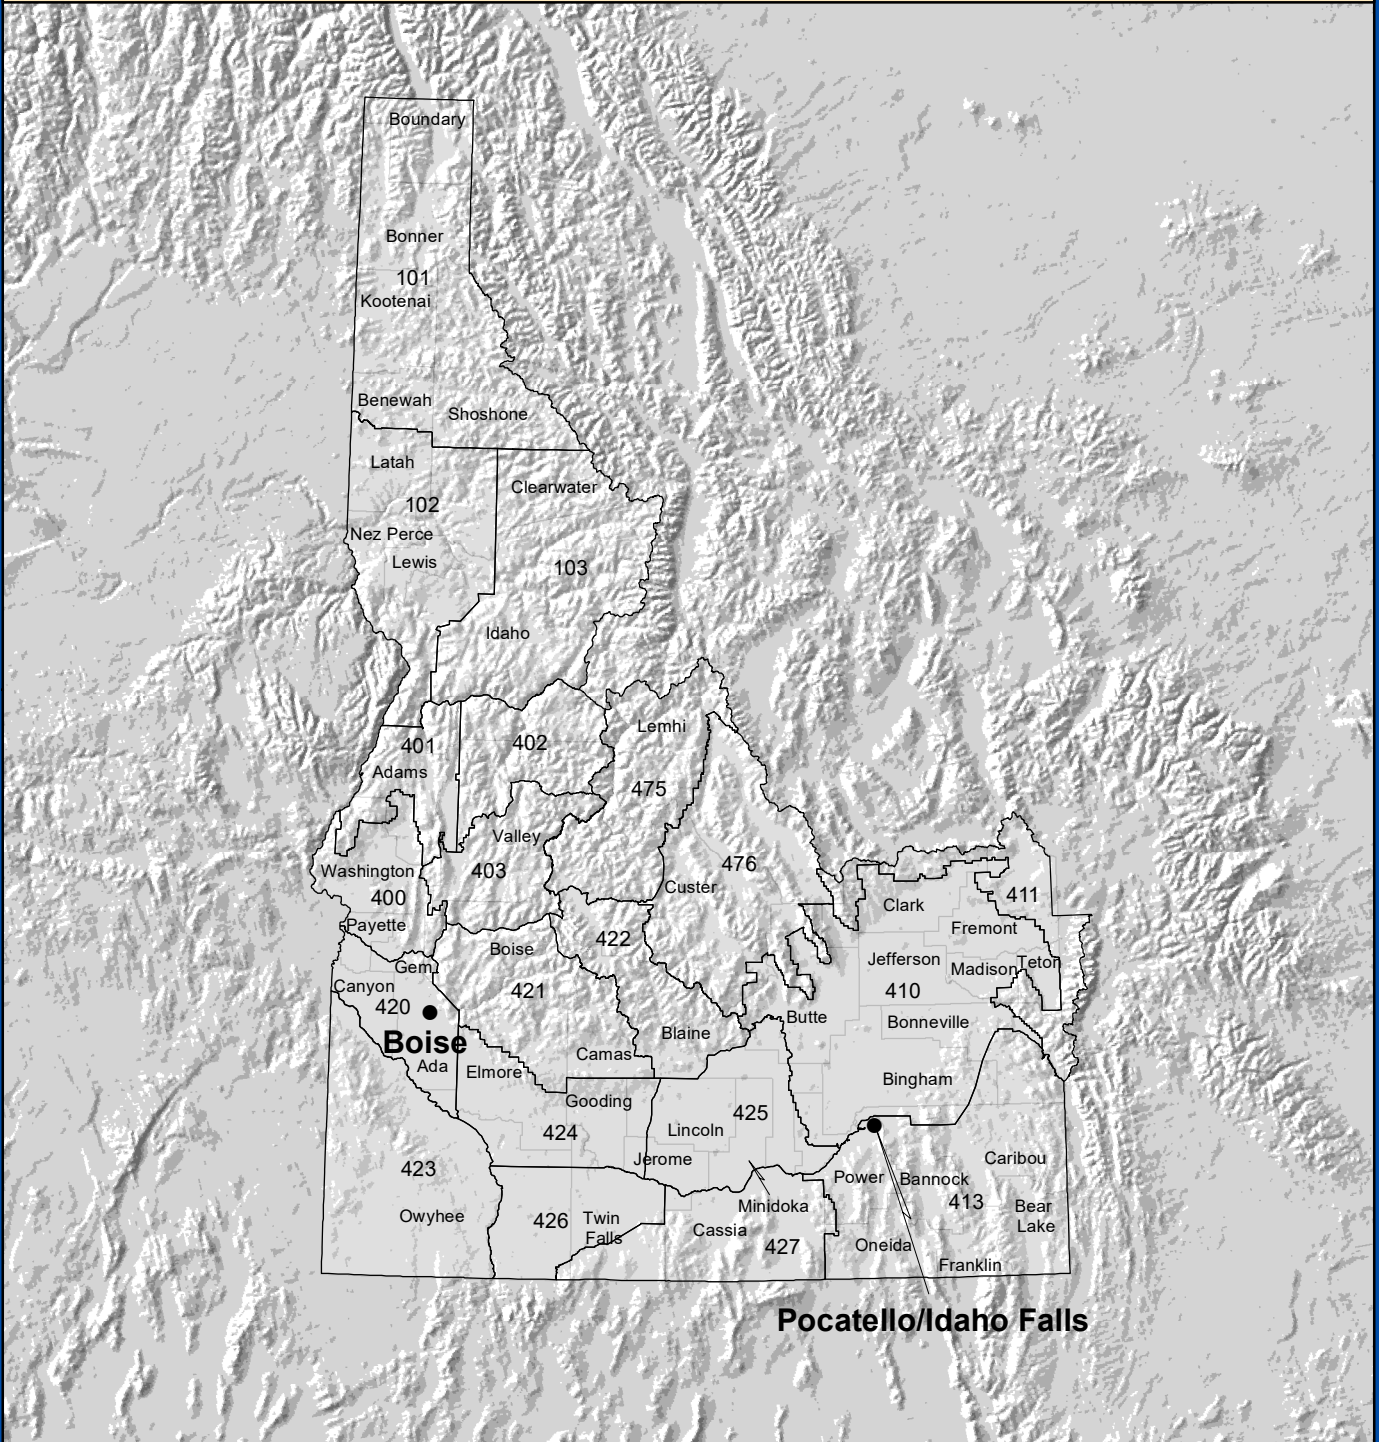

IDAHO

FIRE WEATHER ZONE BOUNDARIES

**NATIONAL WEATHER SERVICE
WESTERN REGION**

- Weather Forecast Office
- County Boundary
- ▭ Fire Zone Boundary