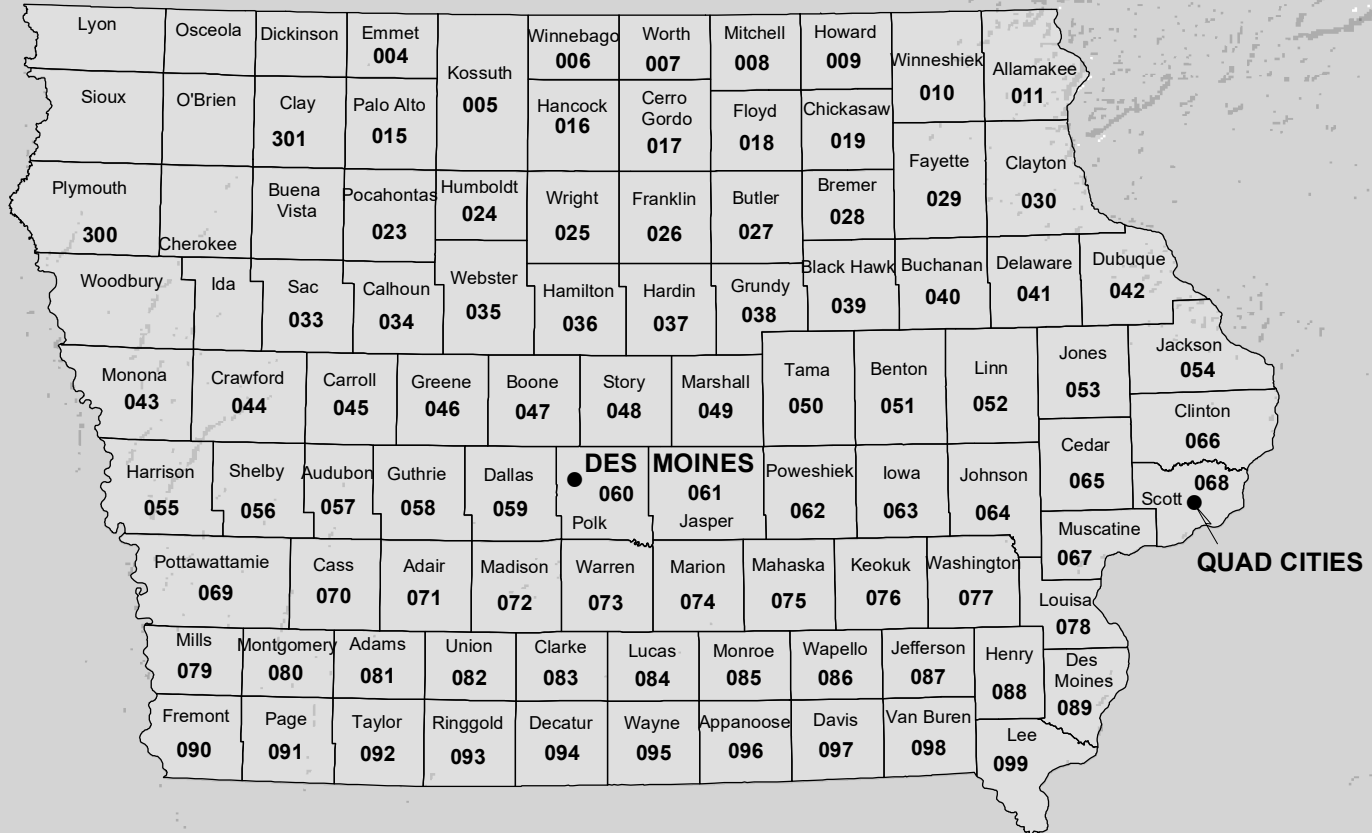

IOWA

FIRE WEATHER ZONE BOUNDARIES

NATIONAL WEATHER SERVICE CENTRAL REGION

- Weather Forecast Office
- County Boundary
- ▭ Fire Zone Boundary