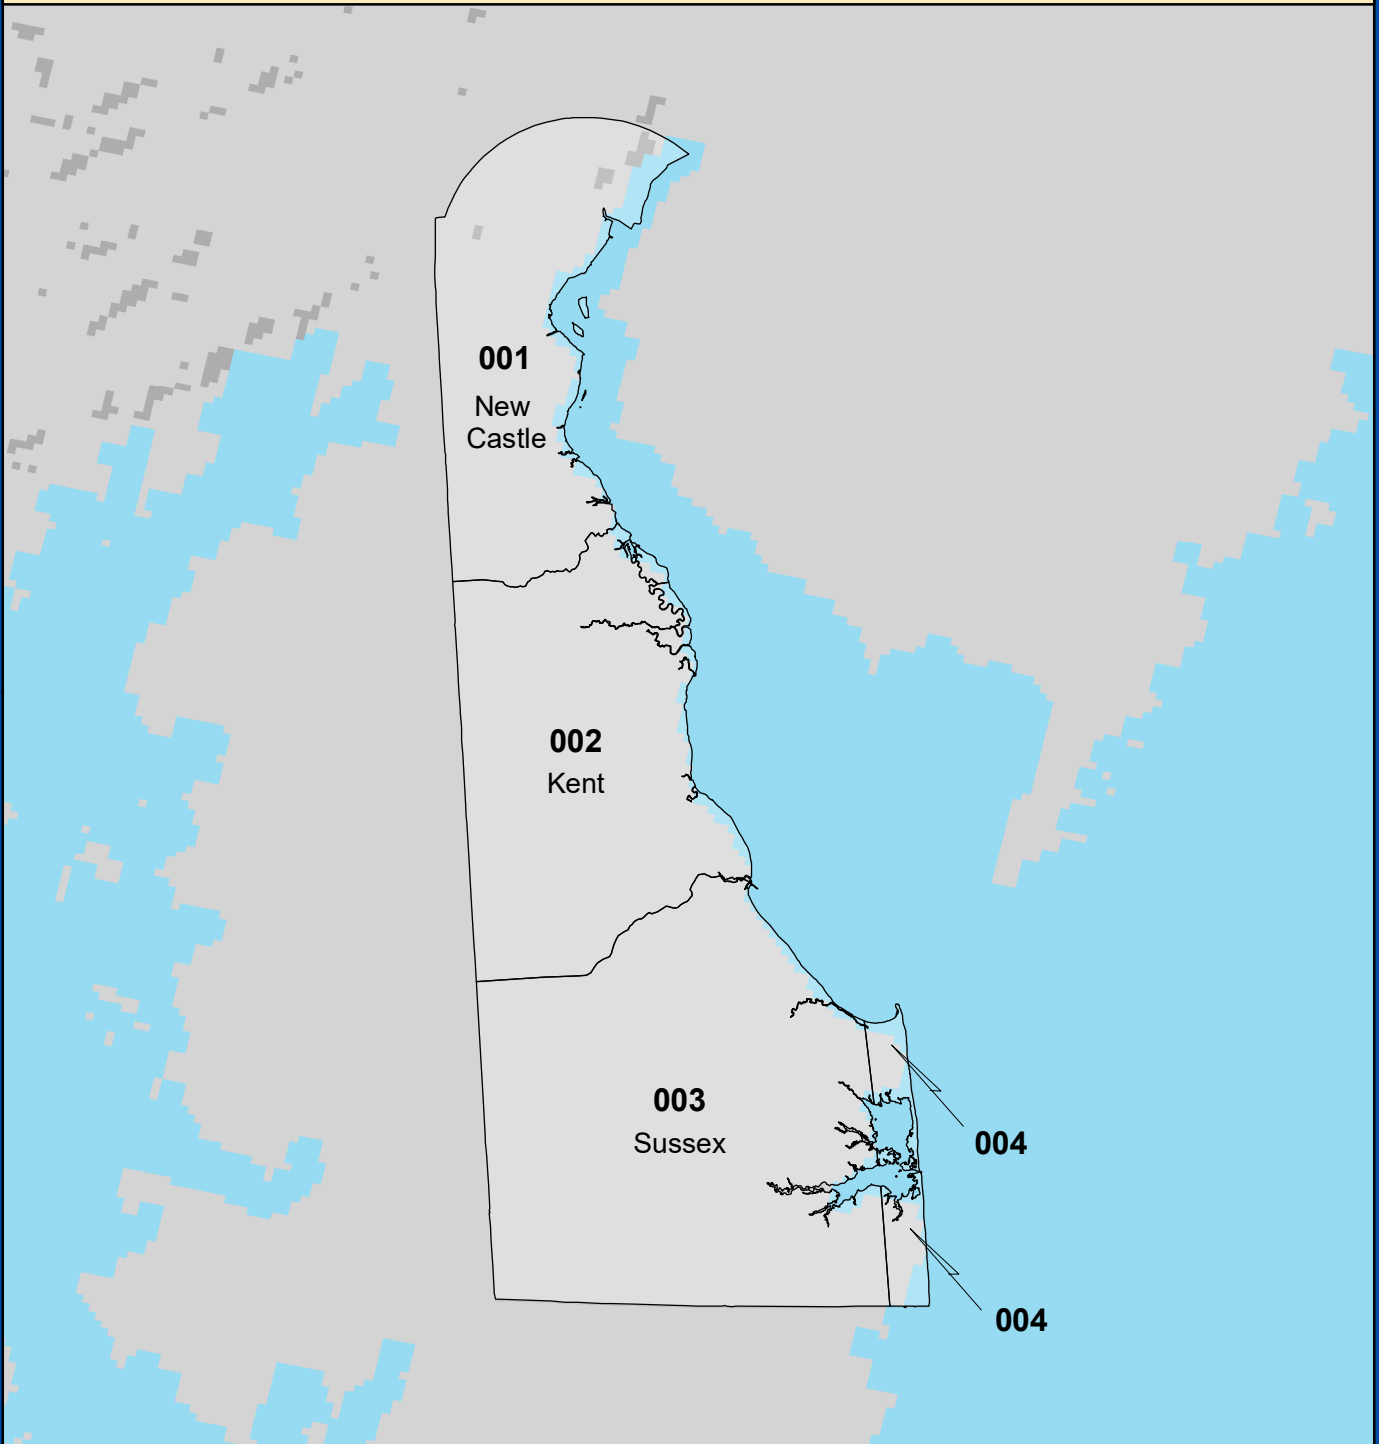

# DELAWARE FIRE WEATHER ZONE BOUNDARIES

**NATIONAL WEATHER SERVICE  
EASTERN REGION**

-  County Boundary
-  Fire Zone Boundary

MARCH 2024  
IDP GIS