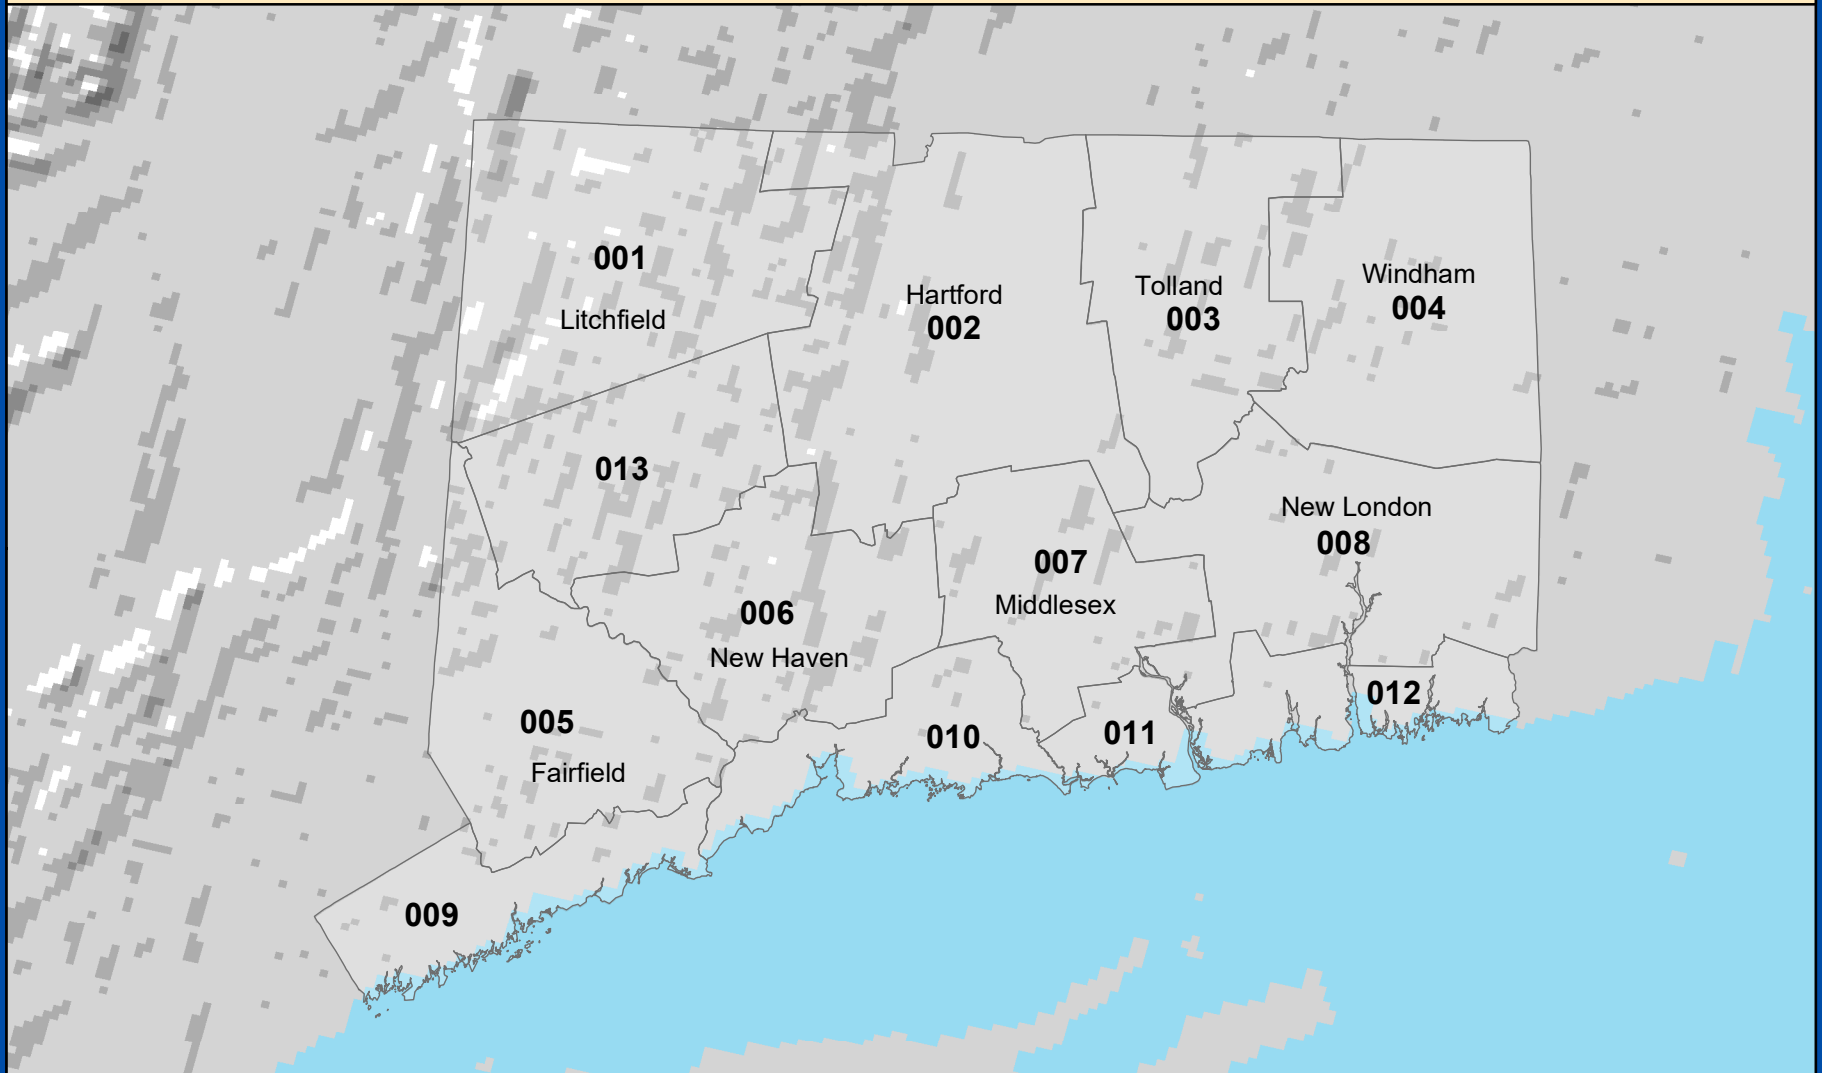

CONNECTICUT

FIRE WEATHER ZONE BOUNDARIES

NATIONAL WEATHER SERVICE
EASTERN REGION

-  County Boundary
-  Forecast Zone Boundary

MARCH 2024
IDP GIS