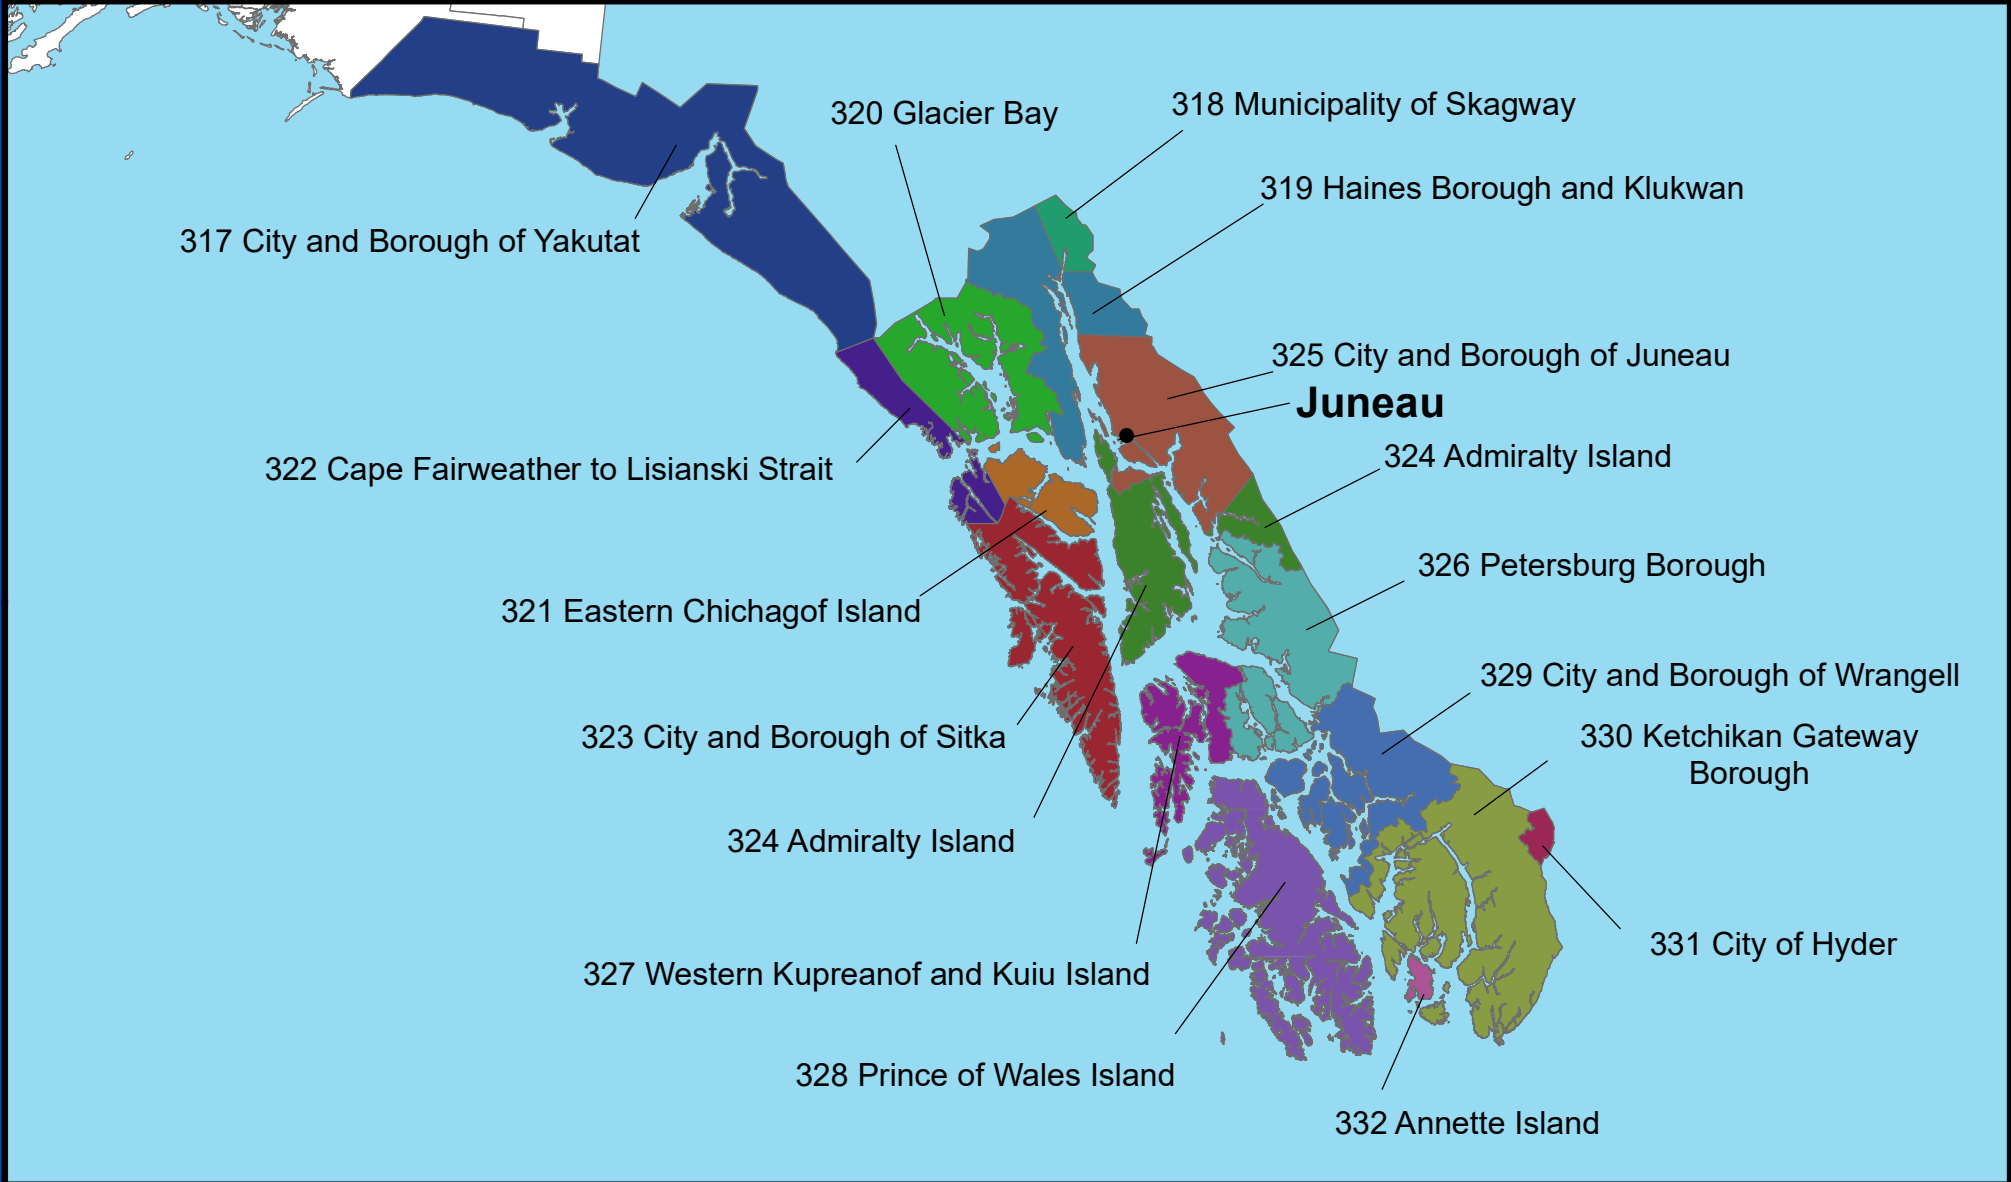

SOUTHEAST ALASKA FIRE WEATHER ZONE BOUNDARIES

**NATIONAL WEATHER SERVICE
ALASKA REGION**

- Weather Forecast Office
- Forecast Zone Boundary