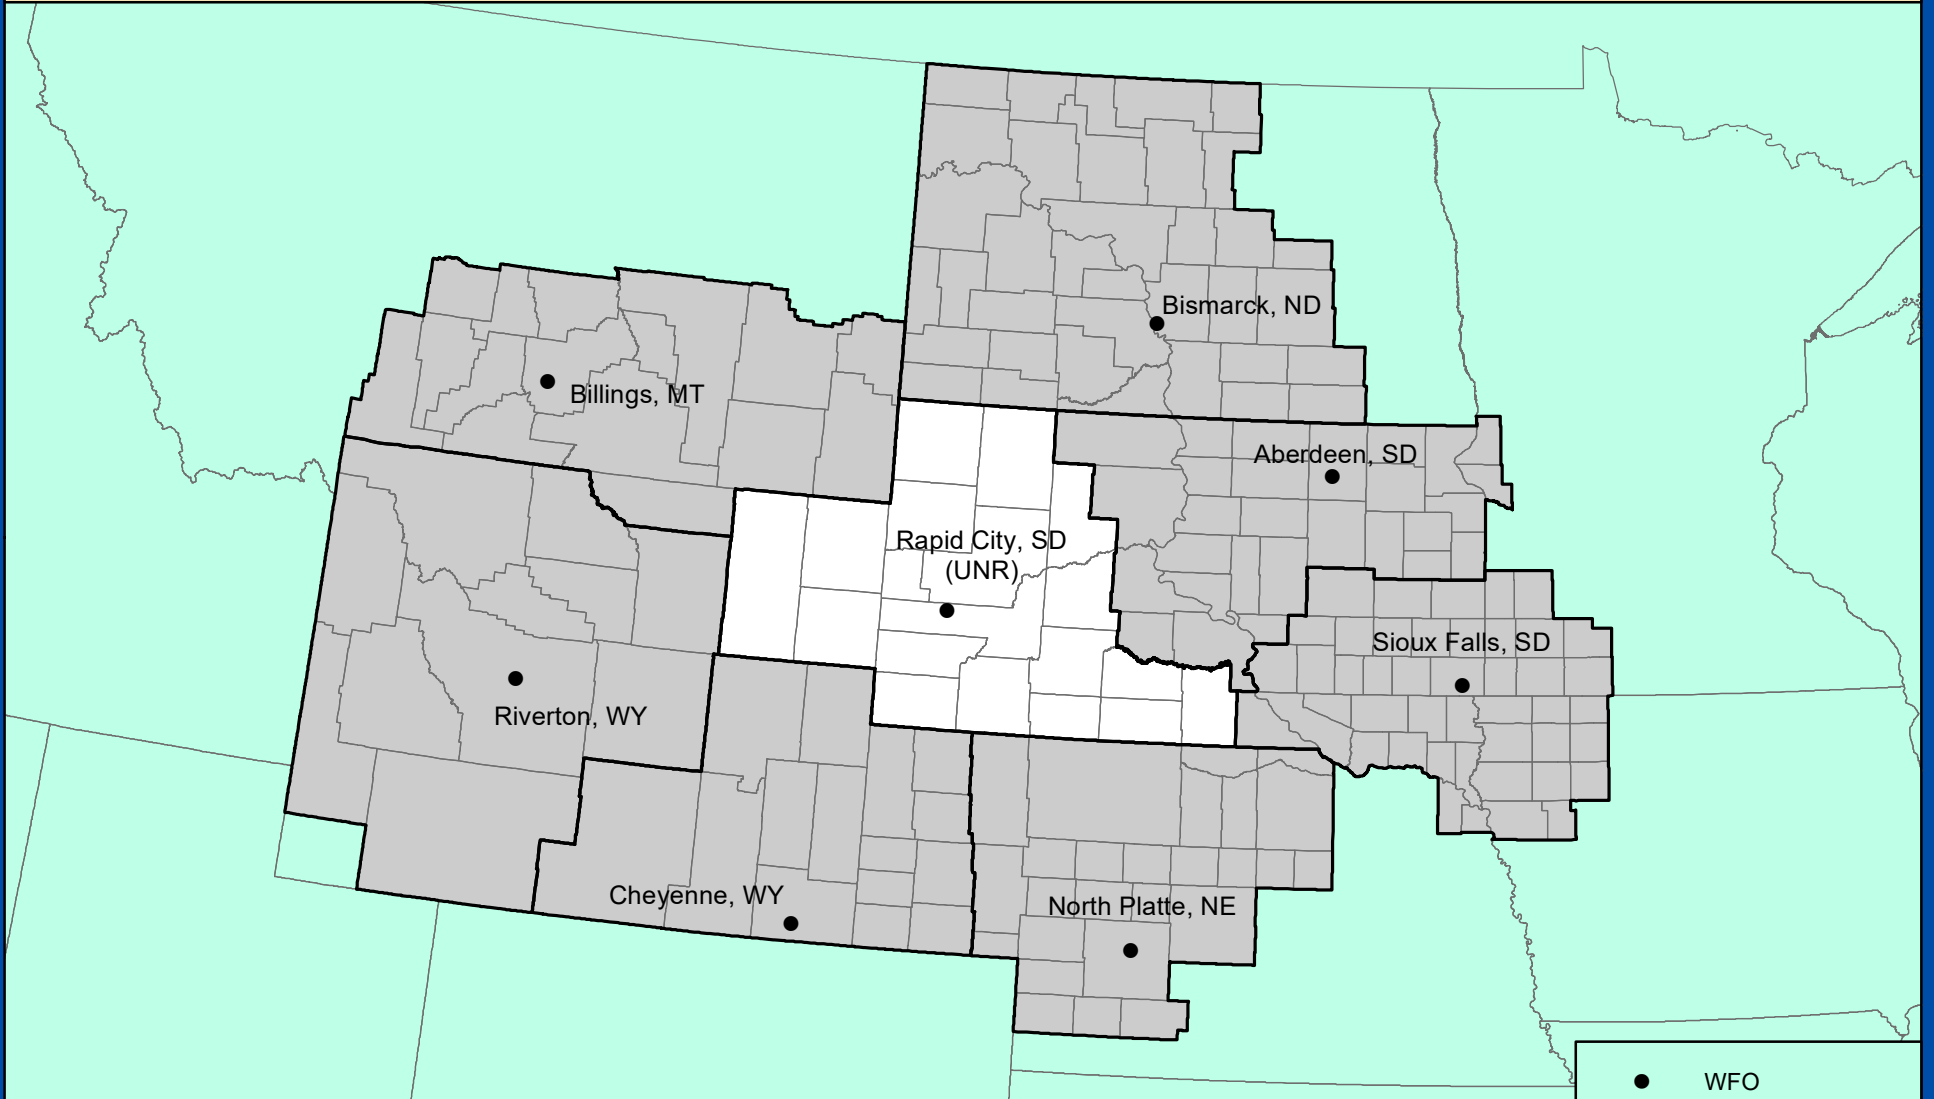

RAPID CITY, SOUTH DAKOTA

COUNTY WARNING FORECAST AREA

NATIONAL WEATHER SERVICE
CENTRAL REGION