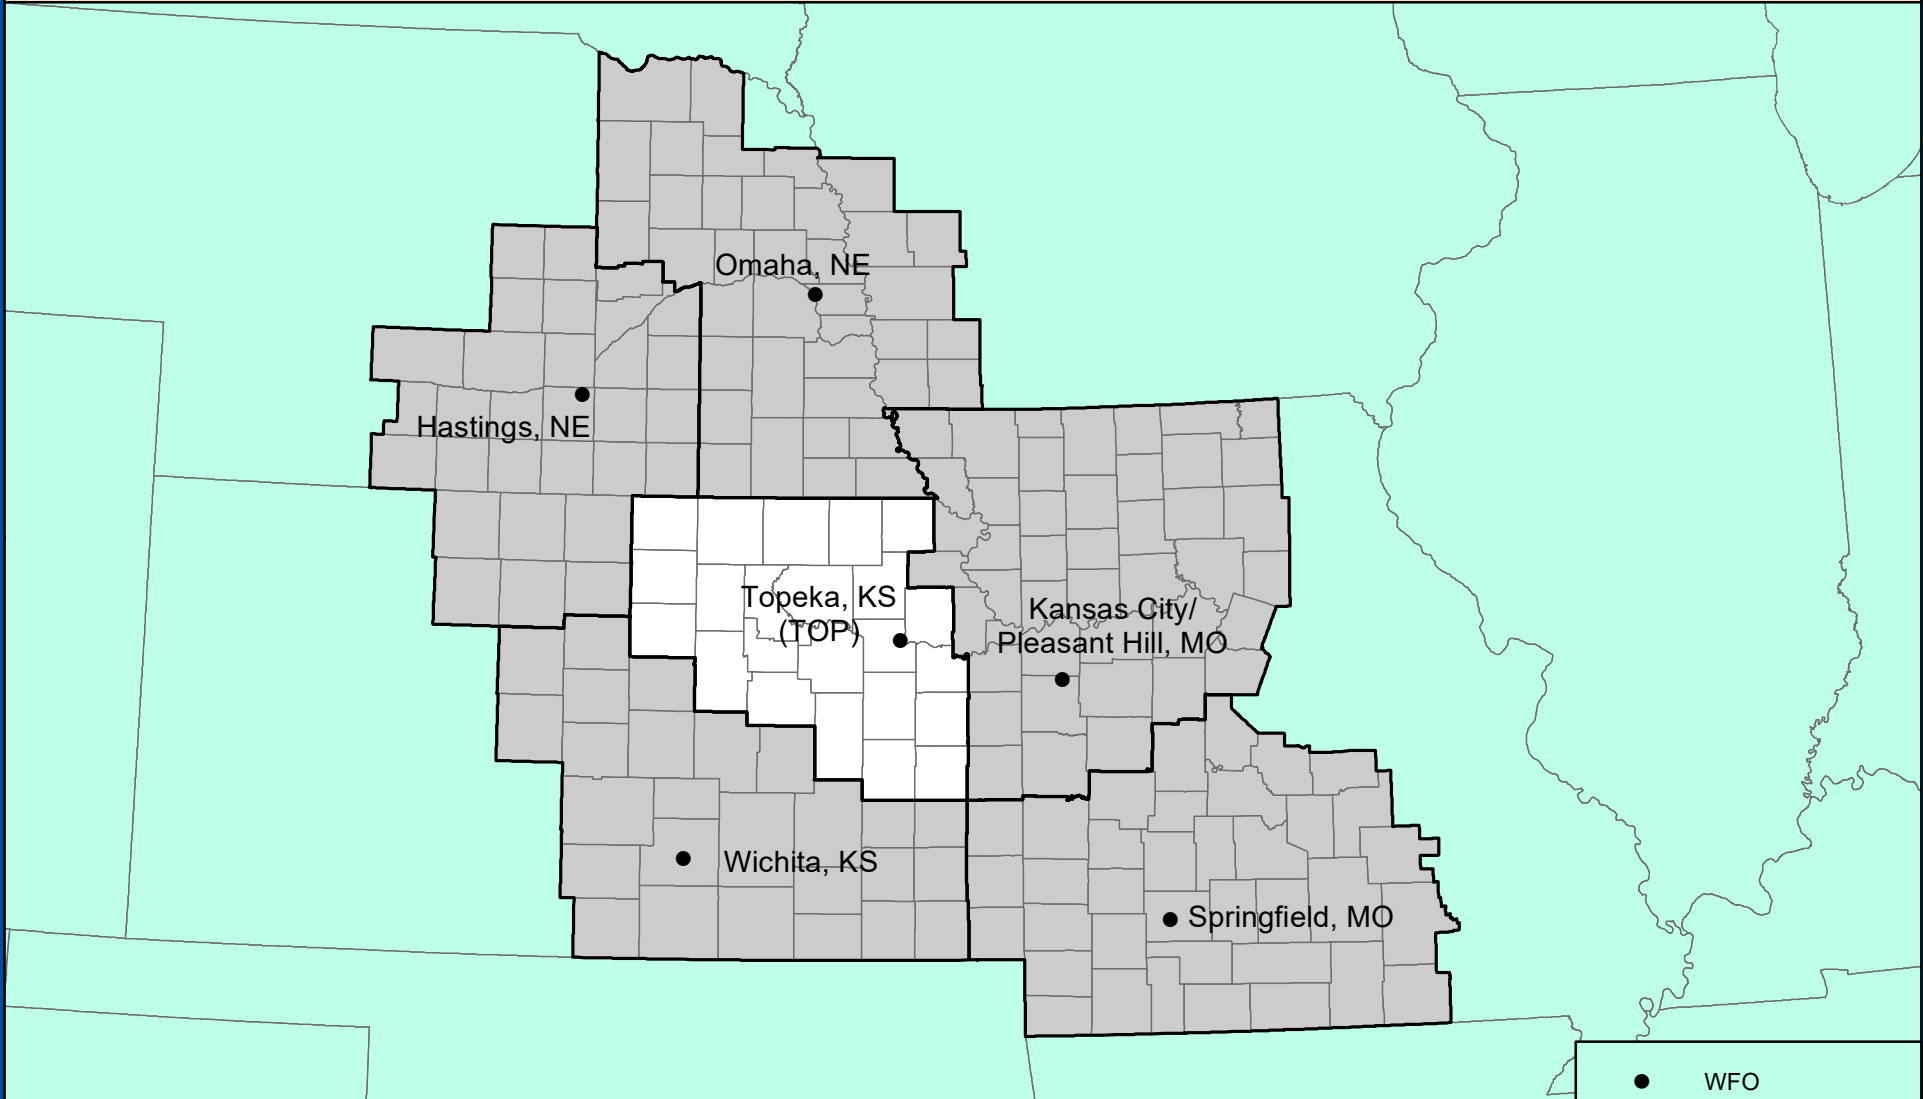

TOPEKA, KANSAS

COUNTY WARNING FORECAST AREA

- WFO
- Surrounding CWFA
- CWFA

NATIONAL WEATHER SERVICE
CENTRAL REGION

MARCH 2024
IDP GIS