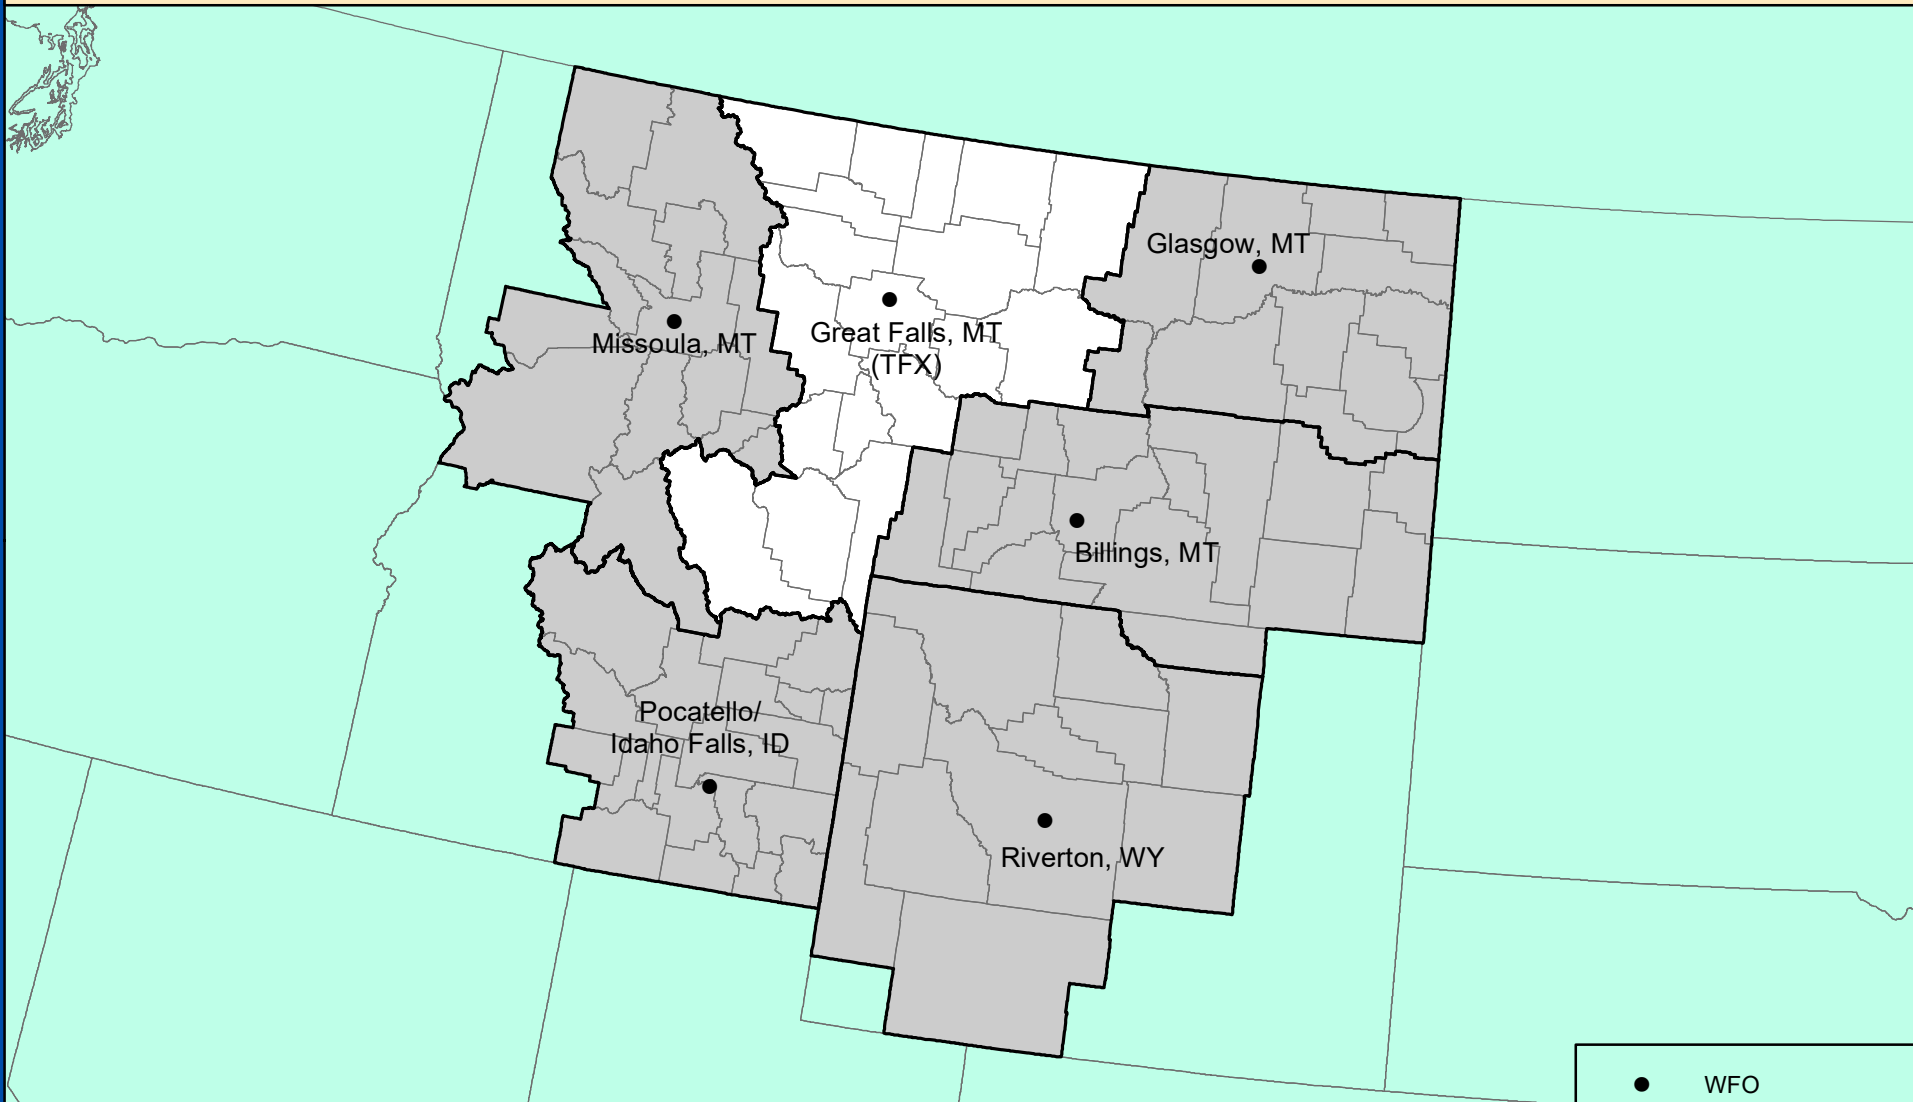

GREAT FALLS, MONTANA COUNTY WARNING FORECAST AREA

**NATIONAL WEATHER SERVICE
WESTERN REGION**

MARCH 2024
IDP GIS

- WFO
- Surrounding CWFA
- CWFA