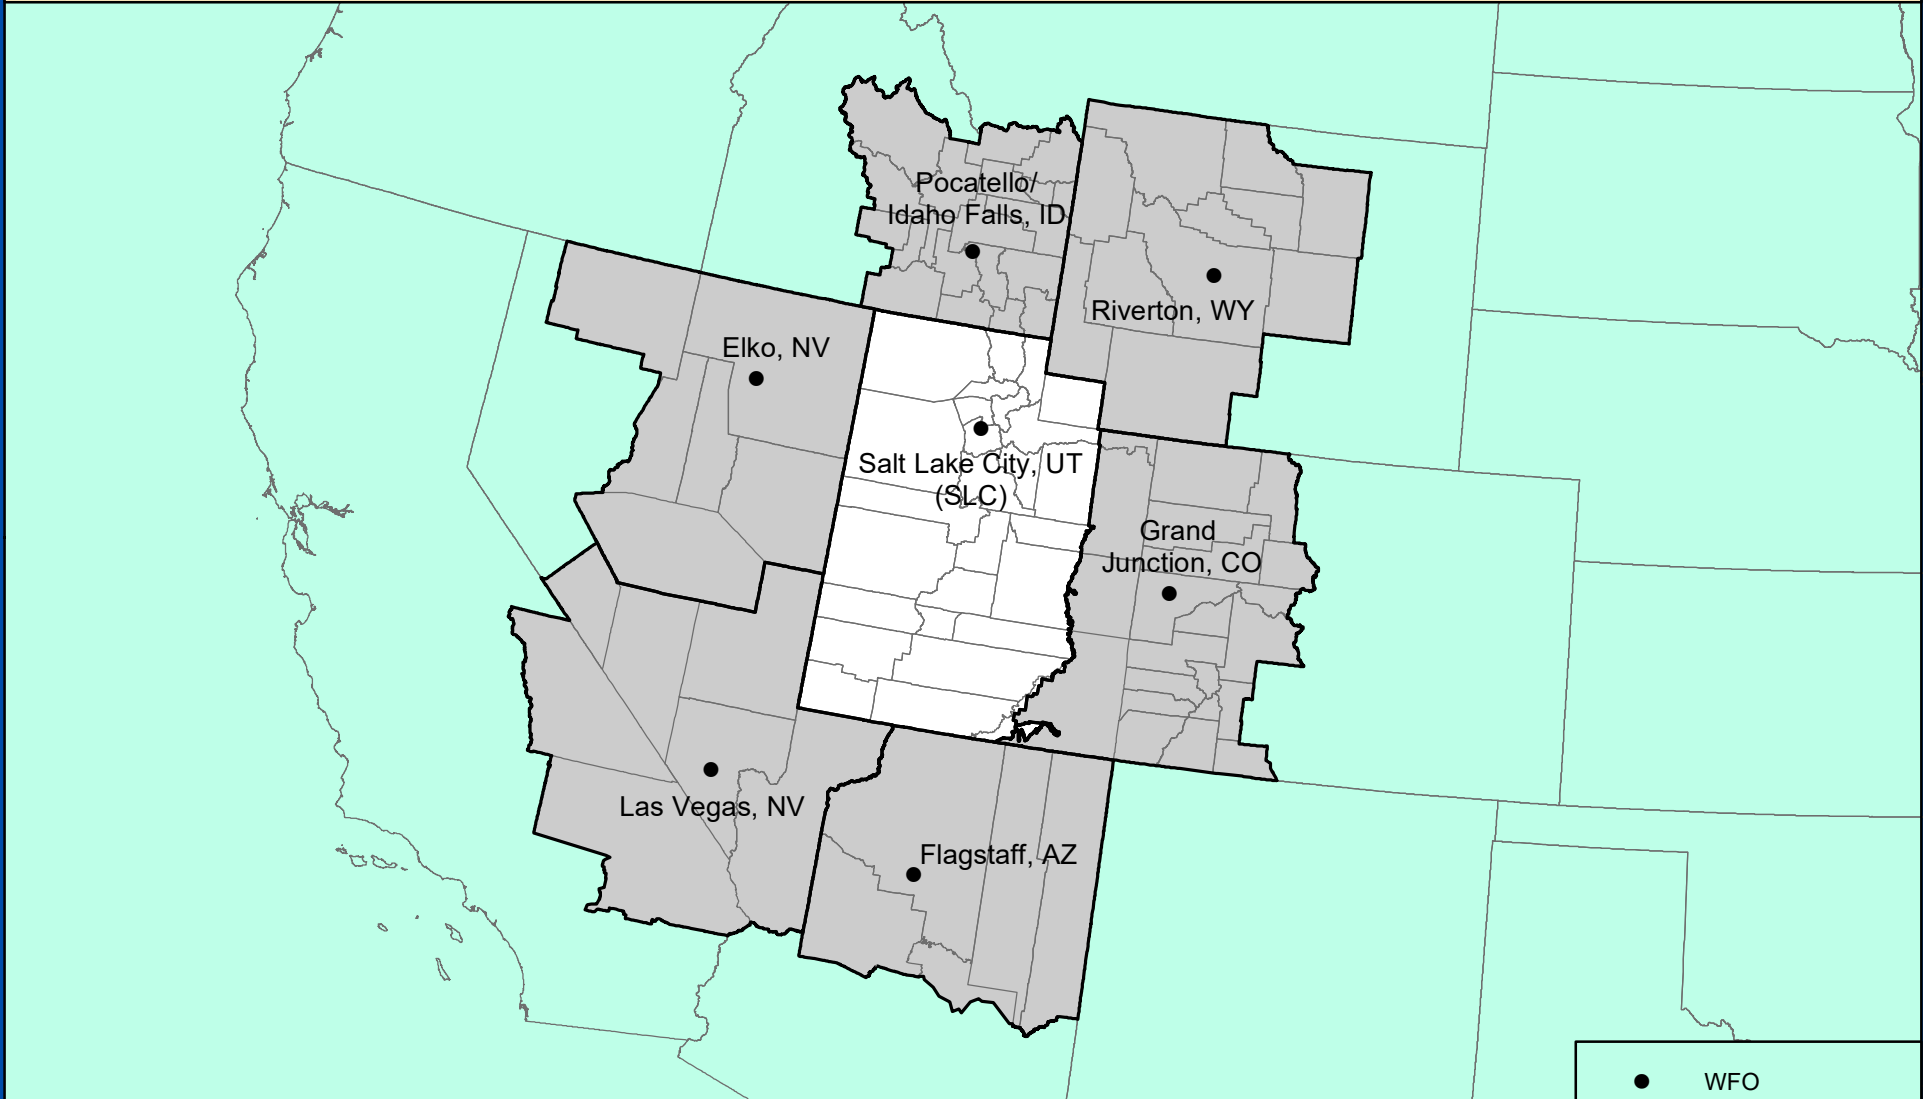

# SALT LAKE CITY, UTAH

## COUNTY WARNING FORECAST AREA

**NATIONAL WEATHER SERVICE**  
**WESTERN REGION**

MARCH 2024  
IDP GIS