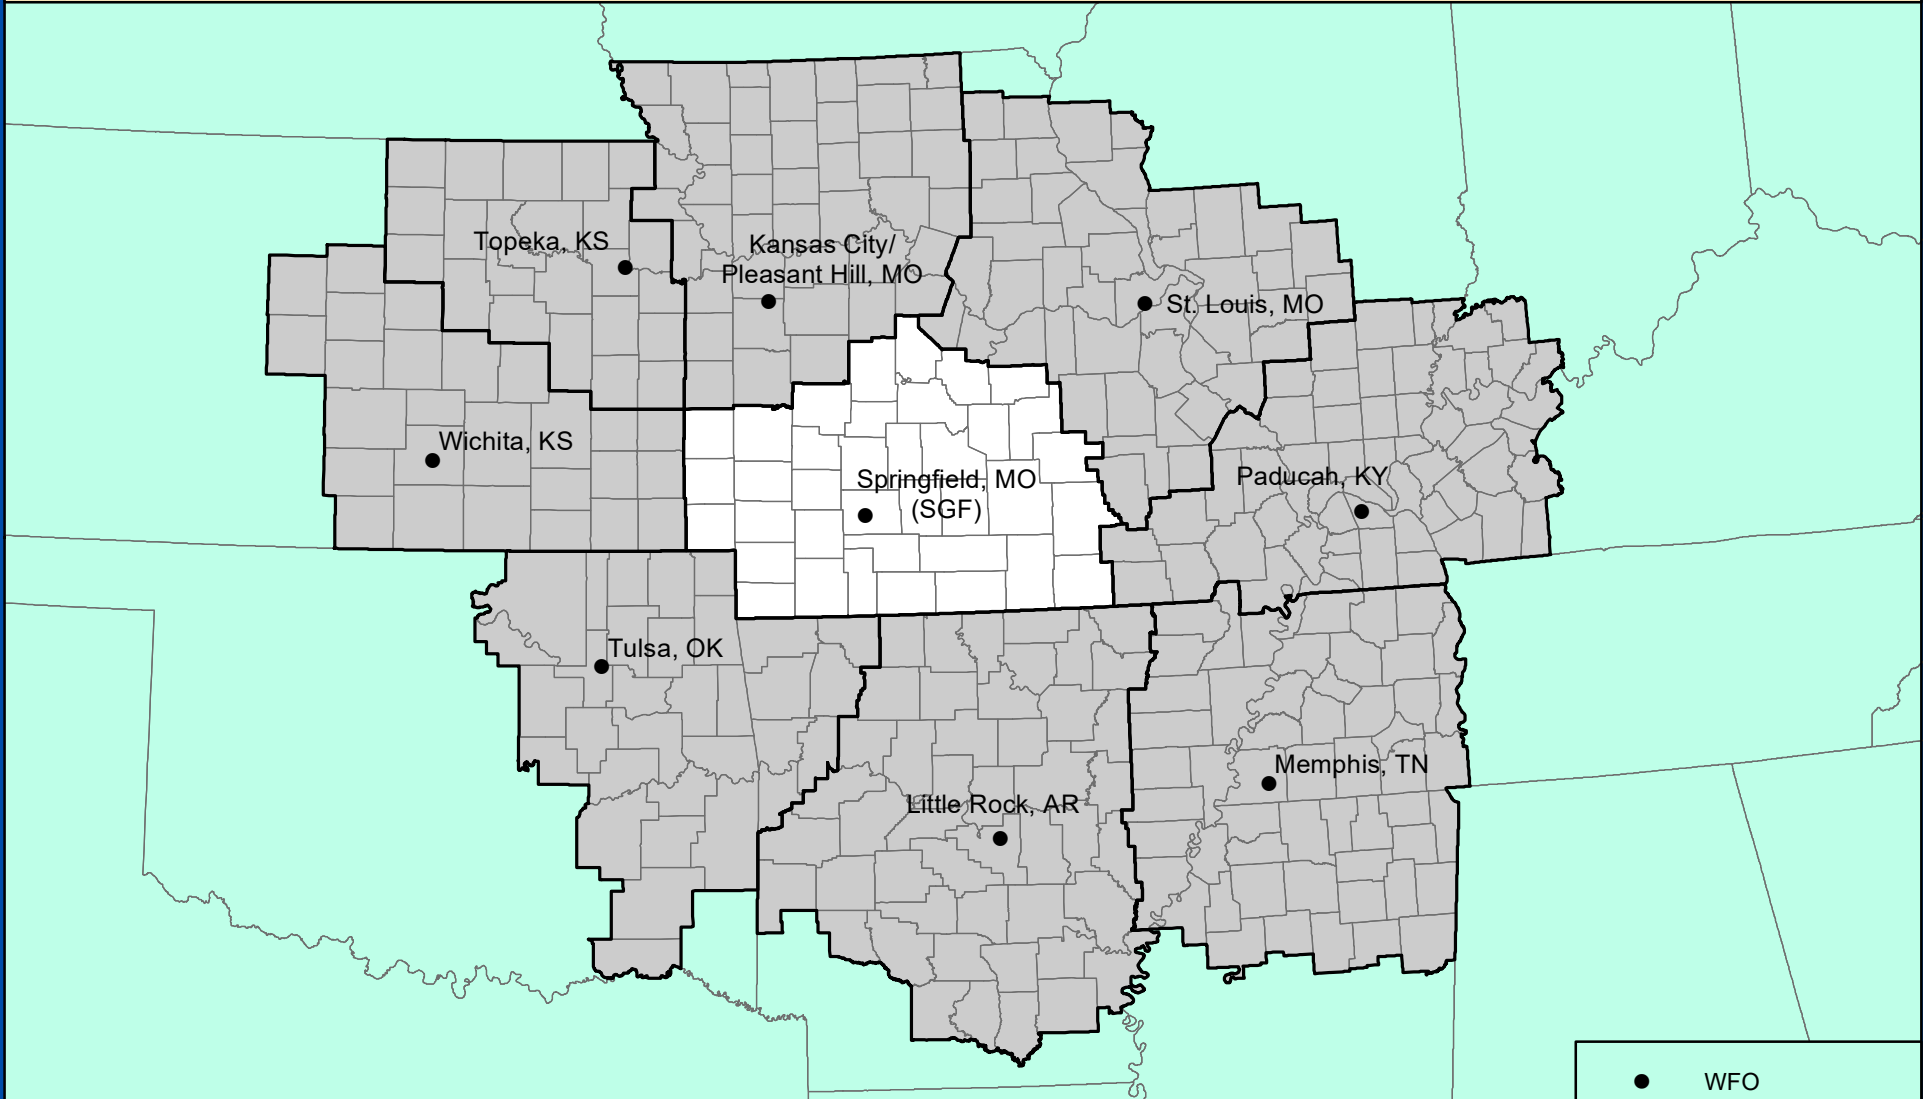

# SPRINGFIELD, MISSOURI

## COUNTY WARNING FORECAST AREA

- WFO
- Surrounding CWFA
- CWFA

**NATIONAL WEATHER SERVICE**  
**CENTRAL REGION**