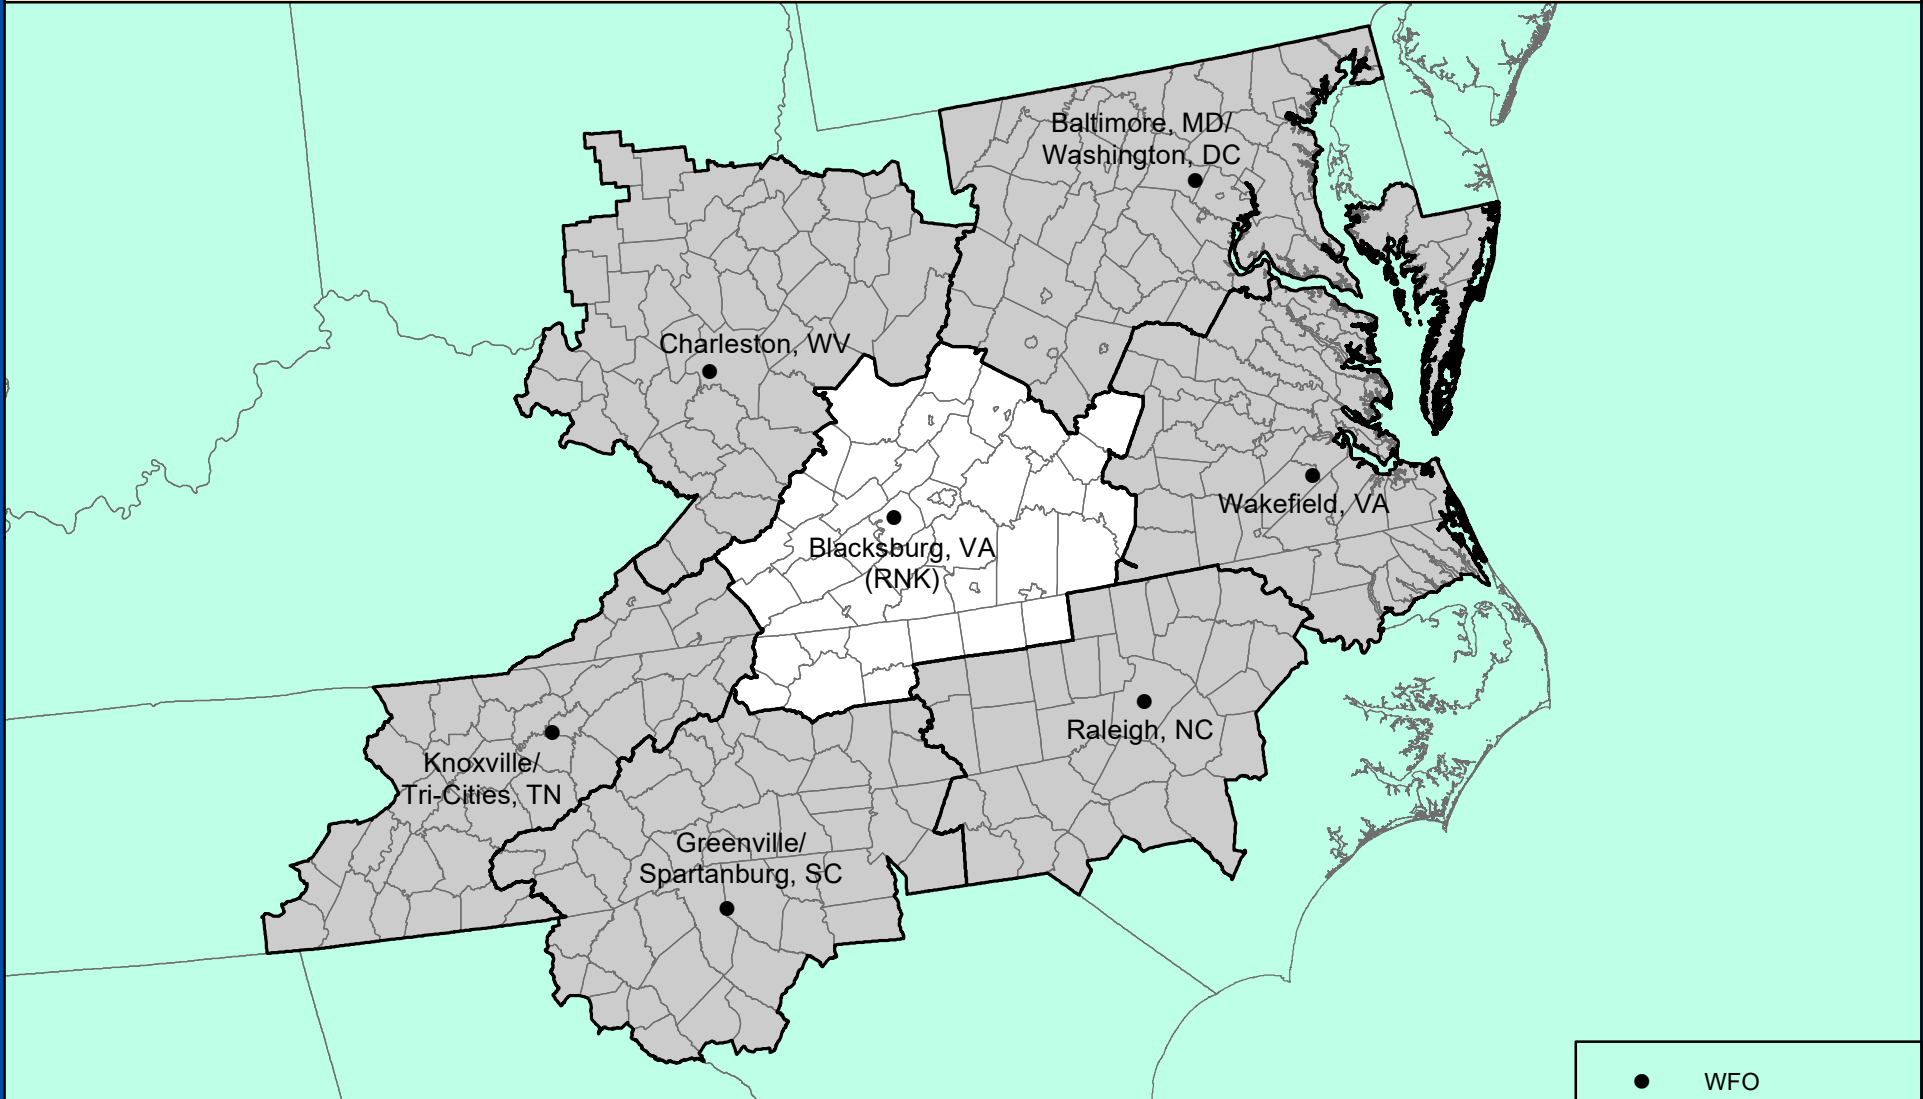

BLACKSBURG, VIRGINIA

COUNTY WARNING FORECAST AREA

- WFO
- Surrounding CWFA
- CWFA

NATIONAL WEATHER SERVICE
EASTERN REGION