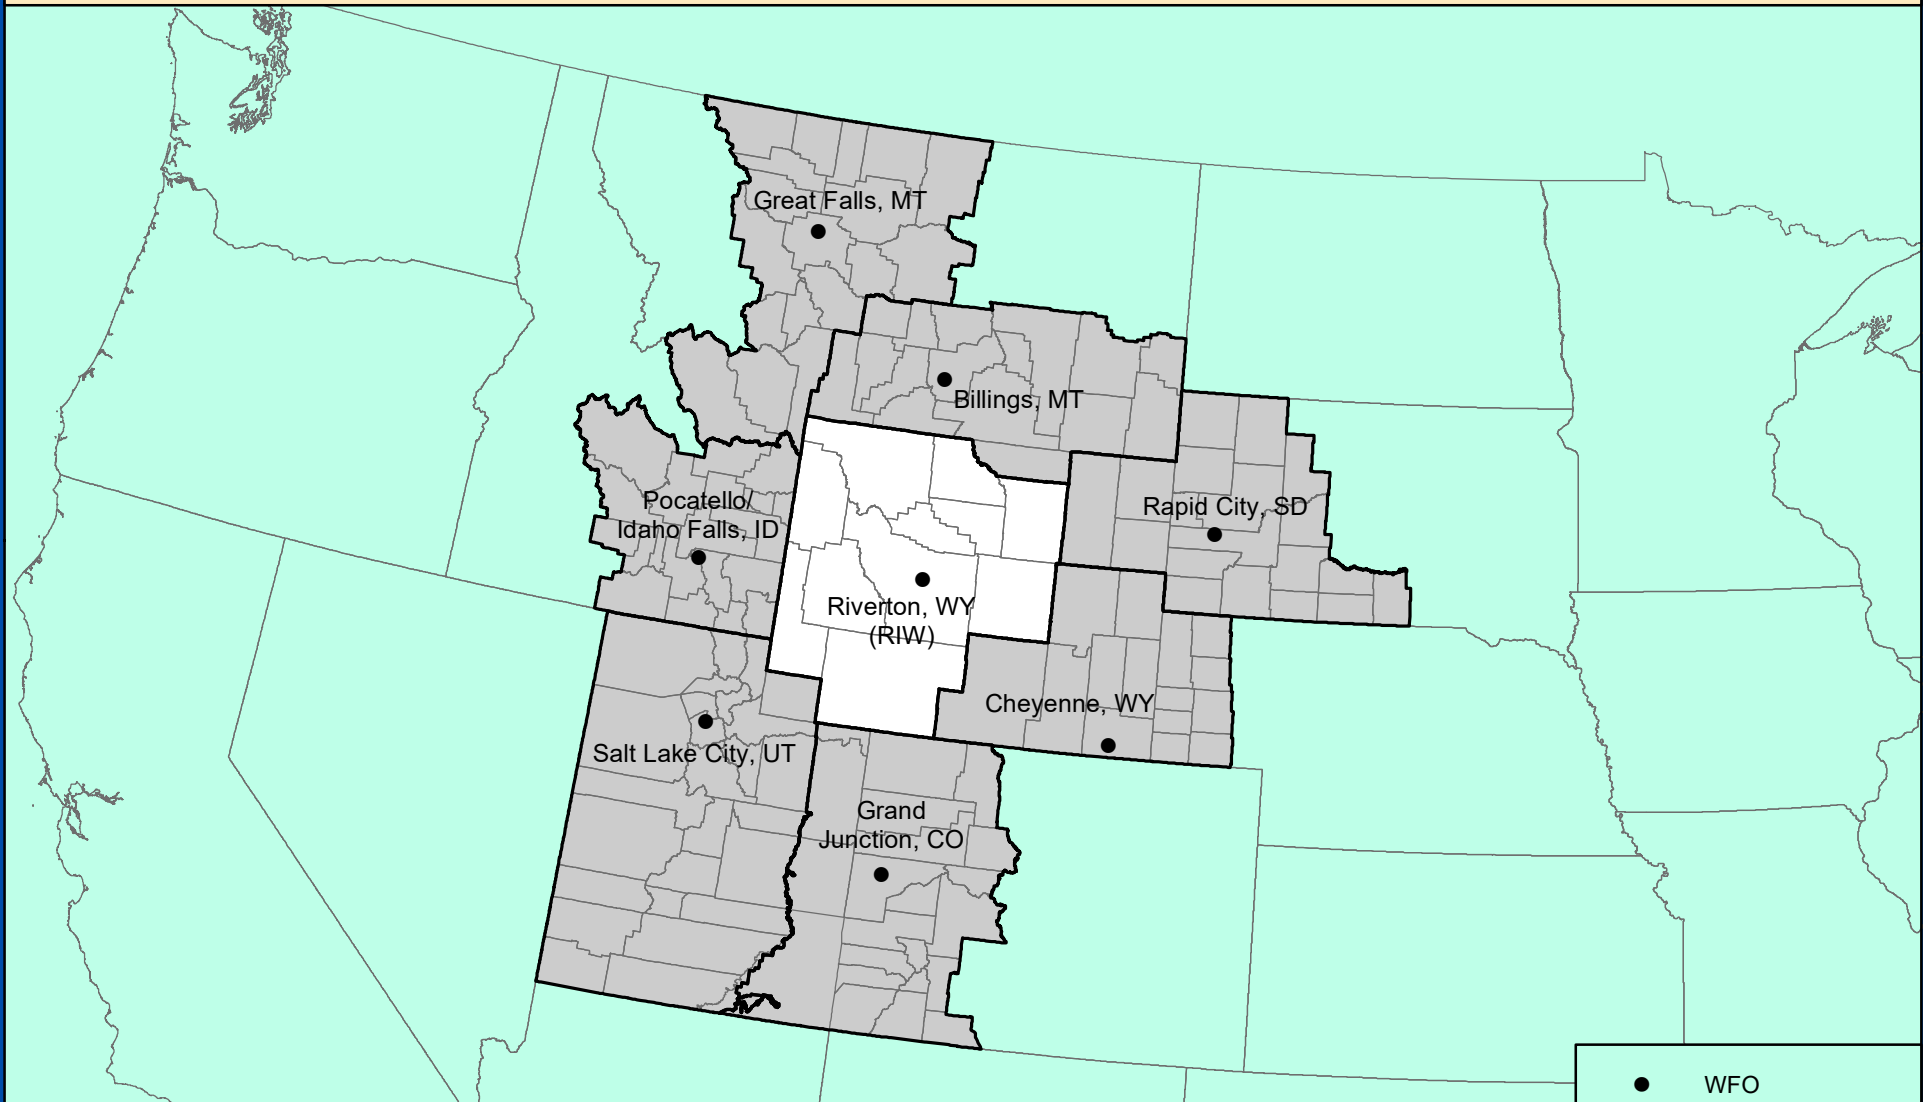

RIVERTON, WYOMING COUNTY WARNING FORECAST AREA

**NATIONAL WEATHER SERVICE
CENTRAL REGION**