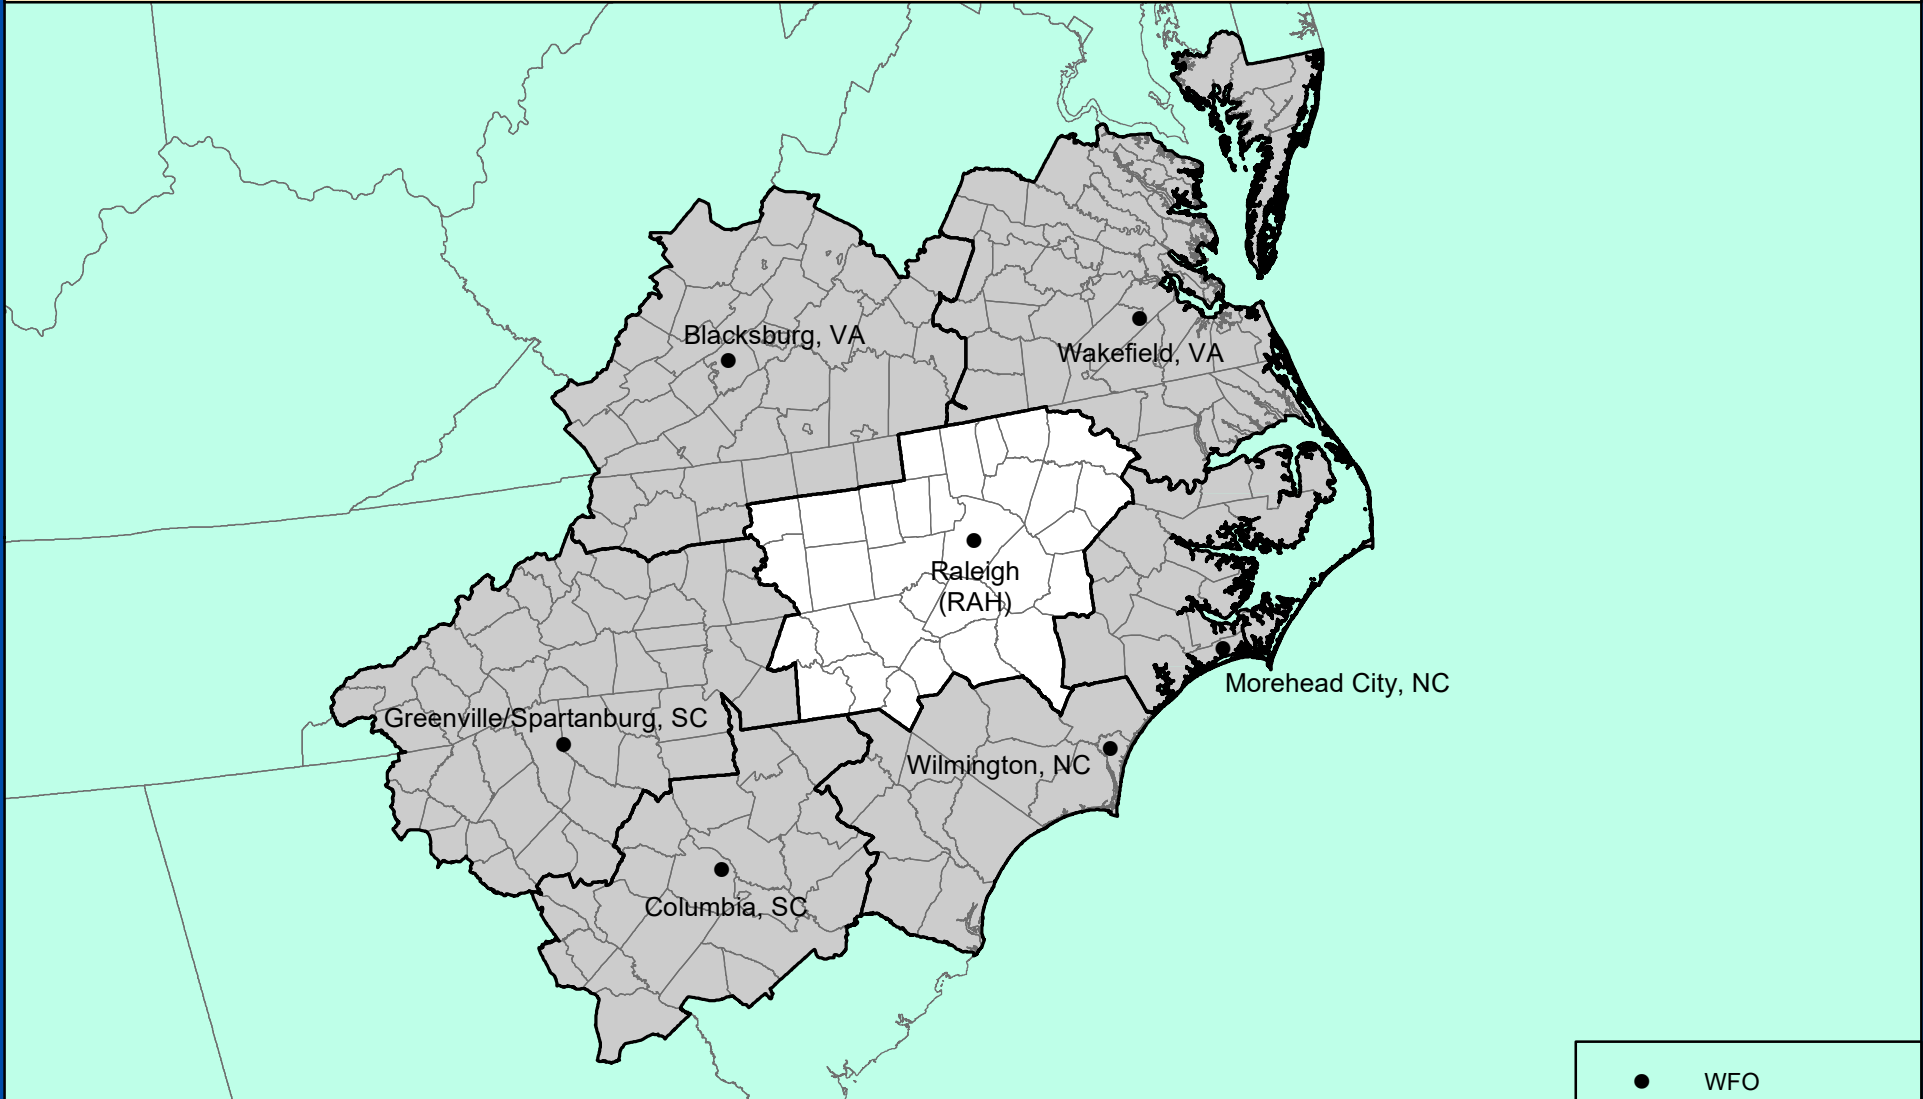

RALEIGH/DURHAM, NORTH CAROLINA

COUNTY WARNING FORECAST AREA

- WFO
- Surrounding CWFA
- CWFA

NATIONAL WEATHER SERVICE
EASTERN REGION