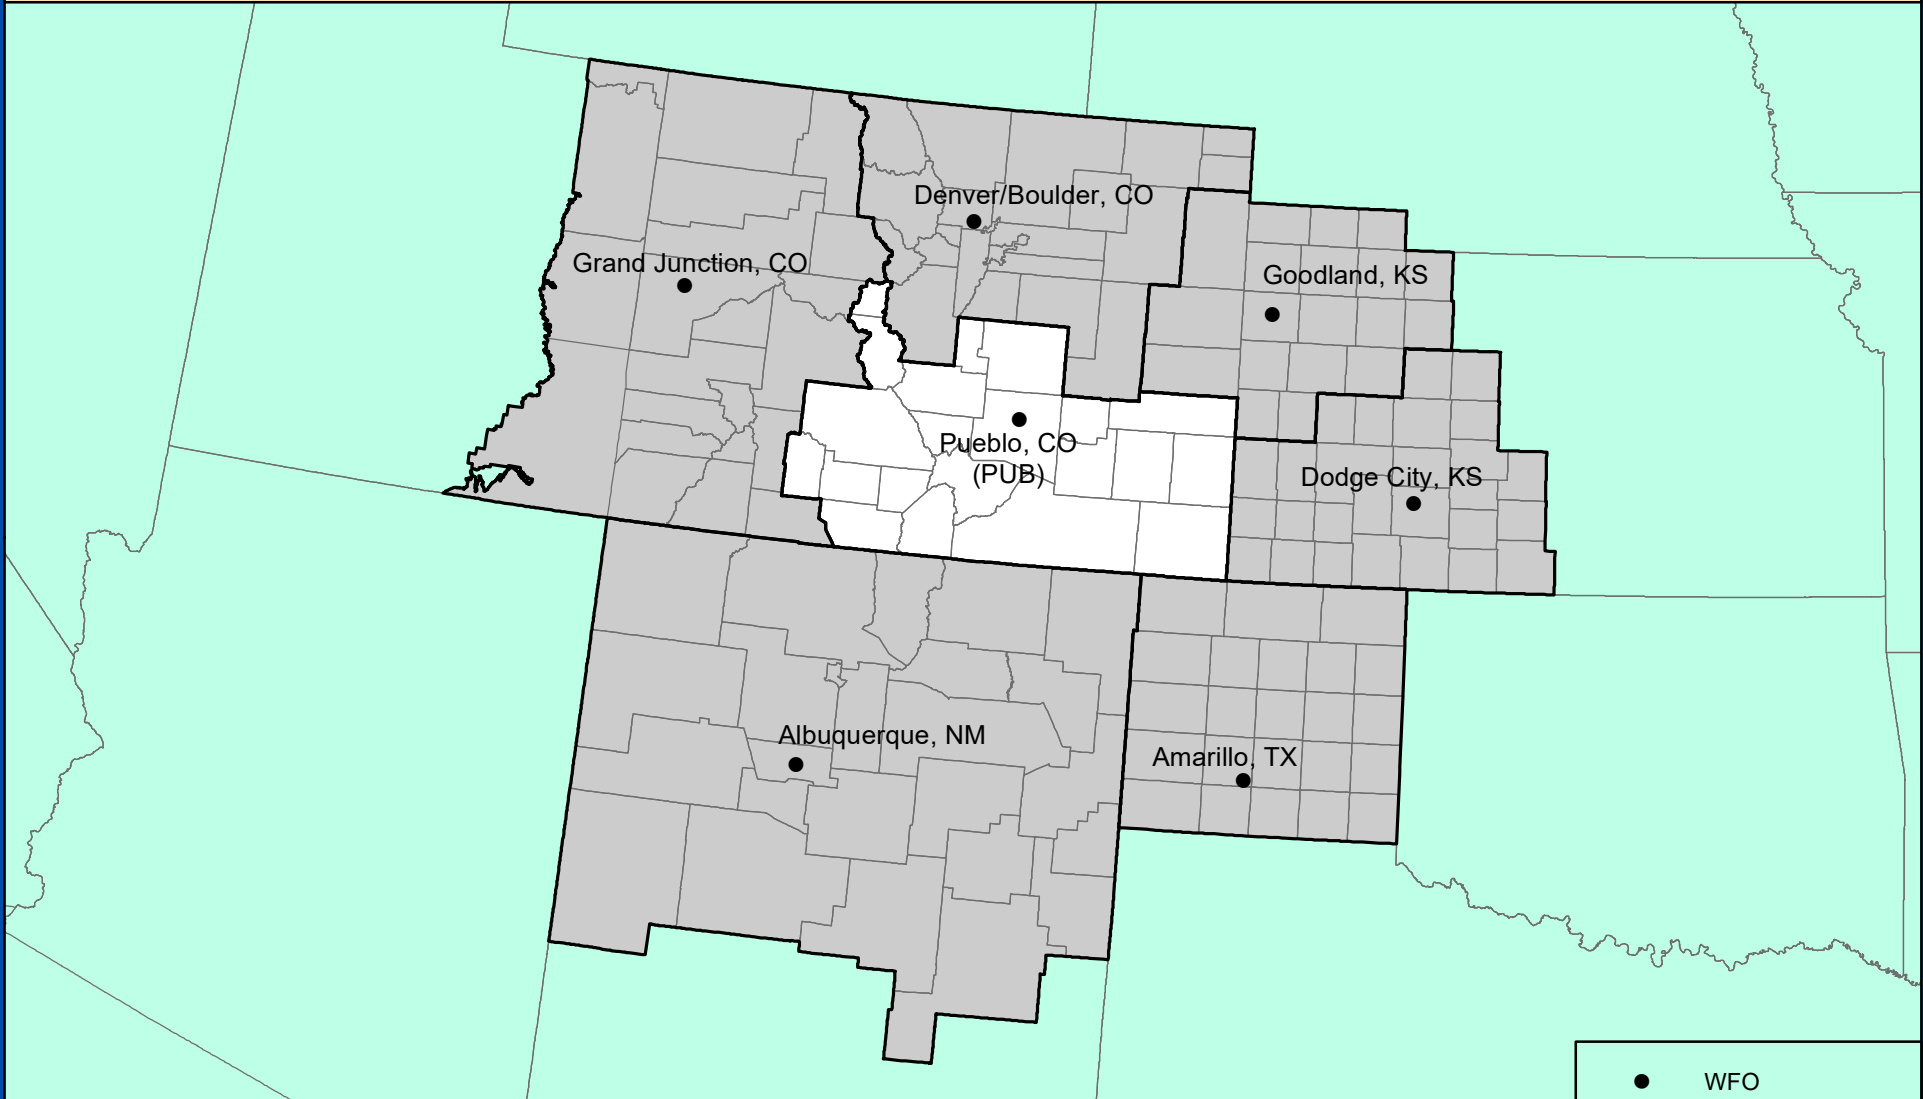

# PUEBLO, COLORADO

## COUNTY WARNING FORECAST AREA

**NATIONAL WEATHER SERVICE**  
**CENTRAL REGION**

MARCH 2024  
IDP GIS