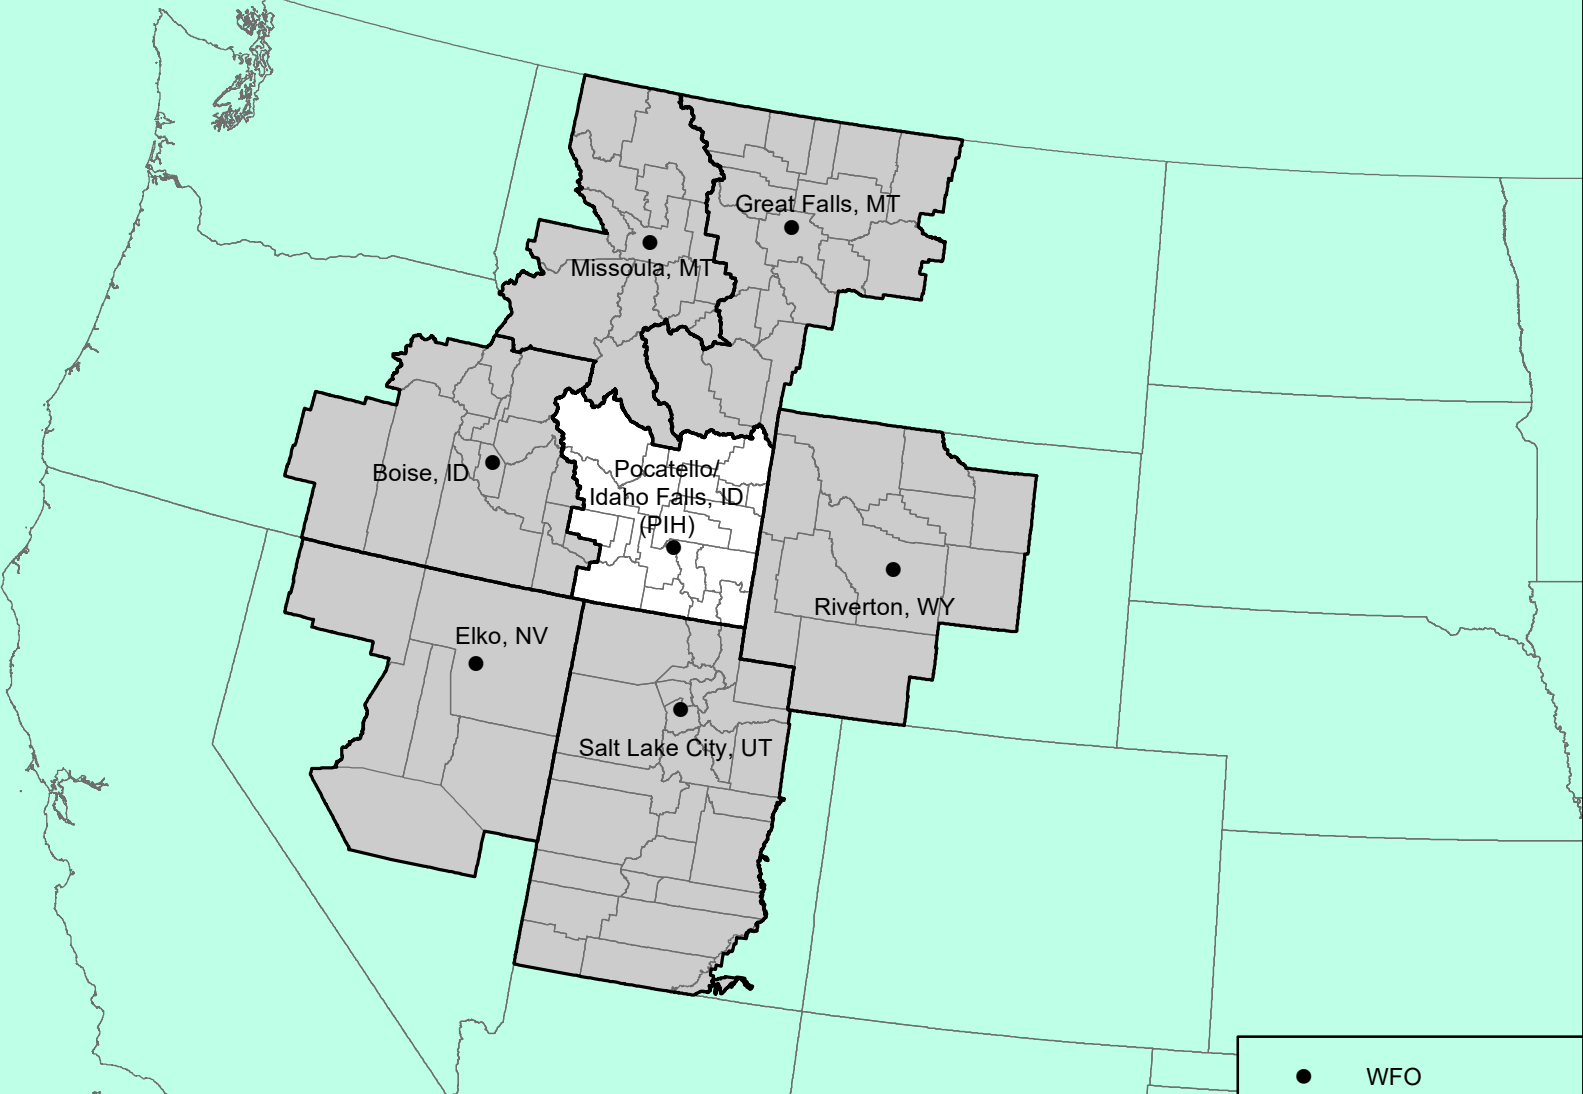

POCATELLO/IDAHO FALLS, IDAHO COUNTY WARNING FORECAST AREA

- WFO
- Surrounding CWFA
- CWFA

**NATIONAL WEATHER SERVICE
WESTERN REGION**