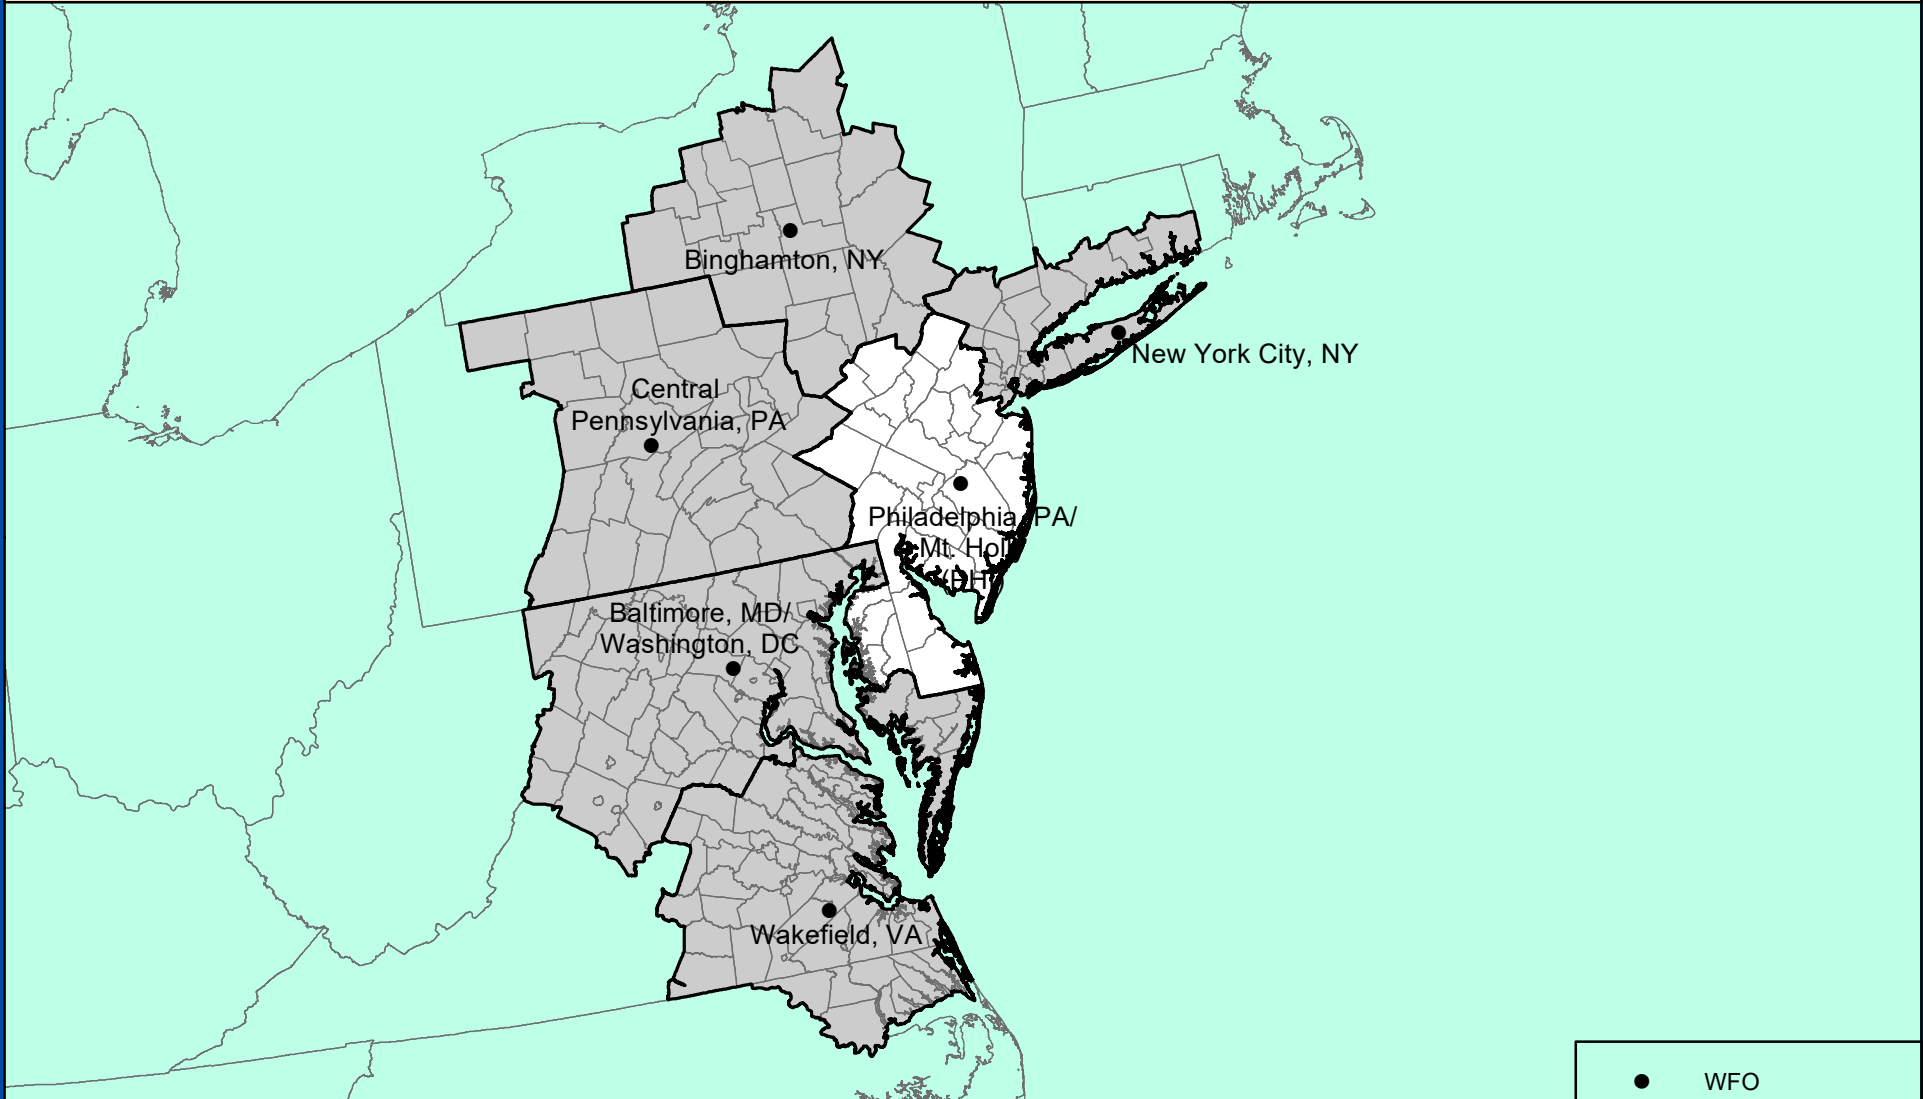

PHILADELPHIA/MT. HOLLY, NJ COUNTY WARNING FORECAST AREA

**NATIONAL WEATHER SERVICE
EASTERN REGION**

MARCH 2024
IDP GIS

- WFO
- Surrounding CWFA
- CWFA