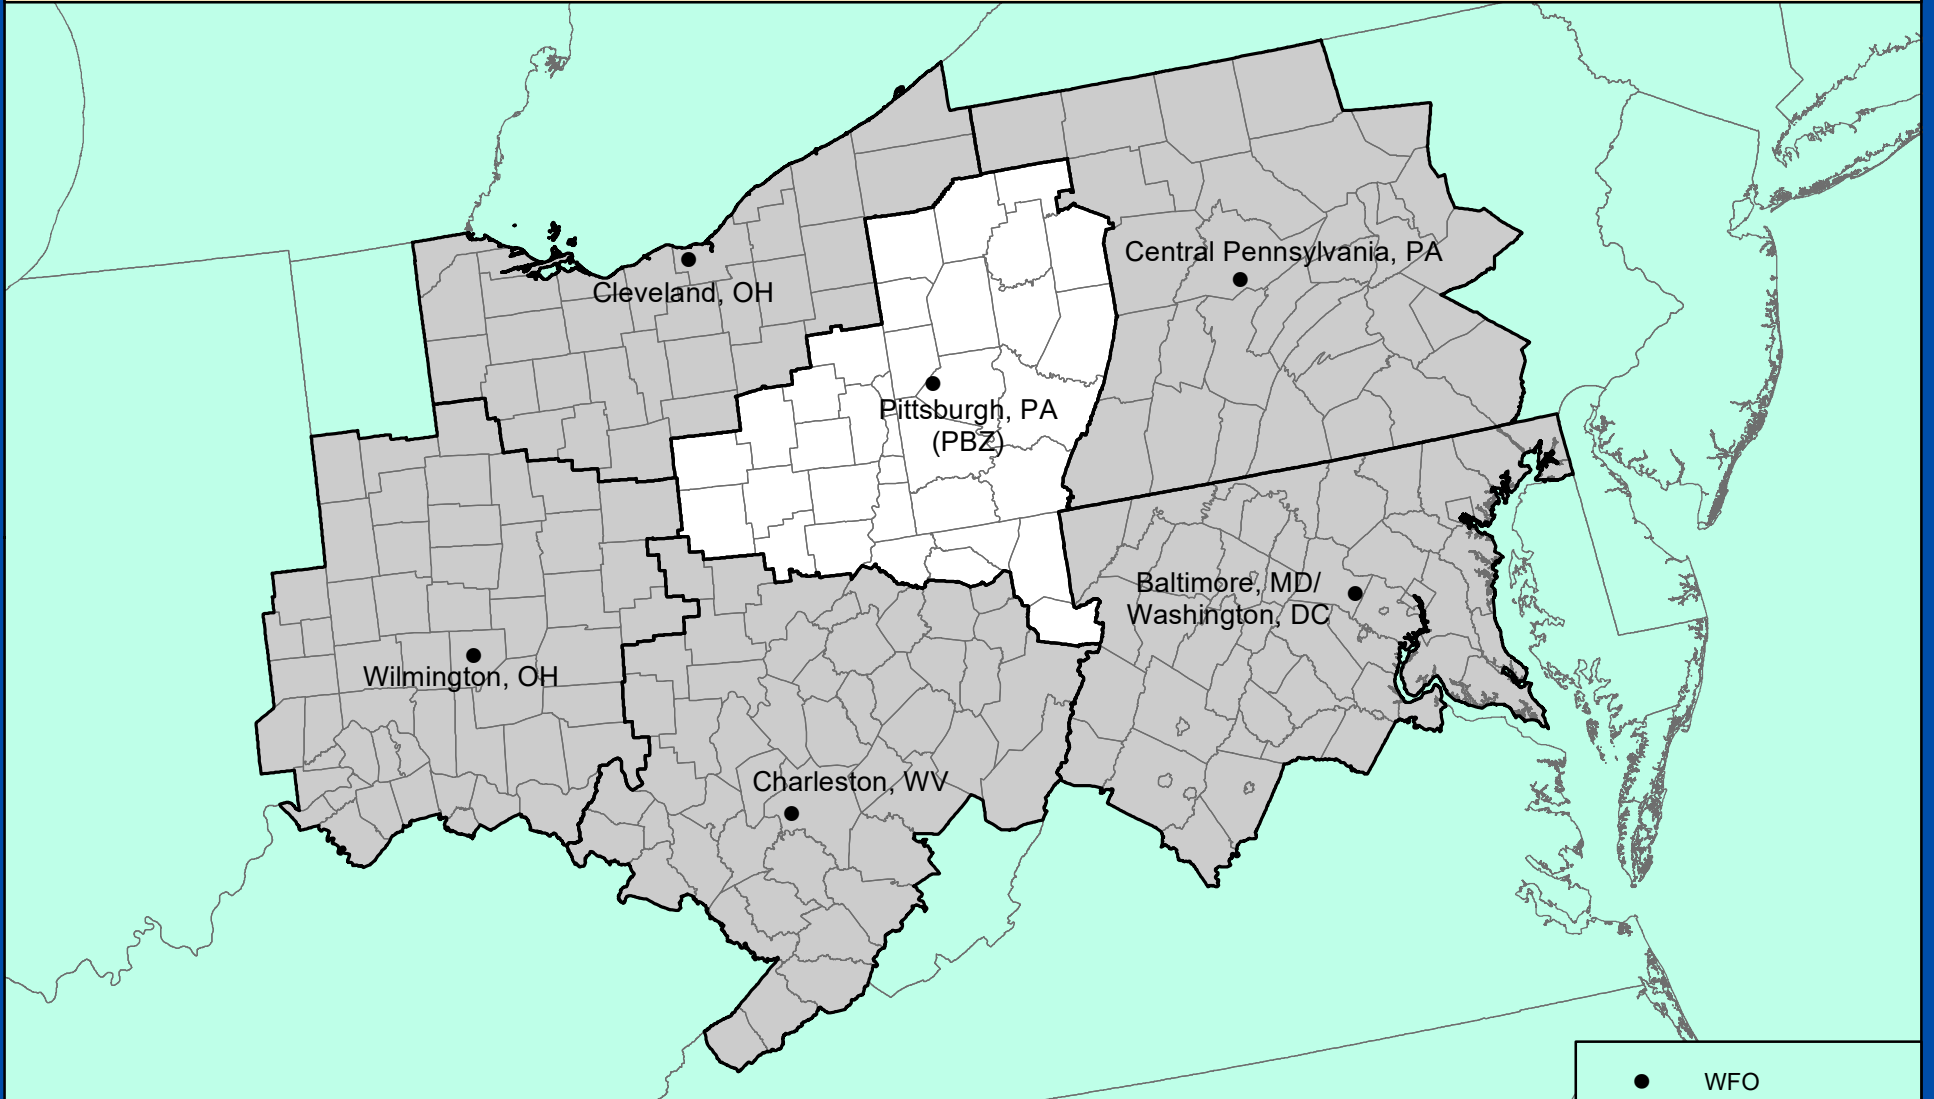

# PITTSBURGH, PENNSYLVANIA COUNTY WARNING FORECAST AREA

**NATIONAL WEATHER SERVICE  
EASTERN REGION**

MARCH 2024  
IDP GIS