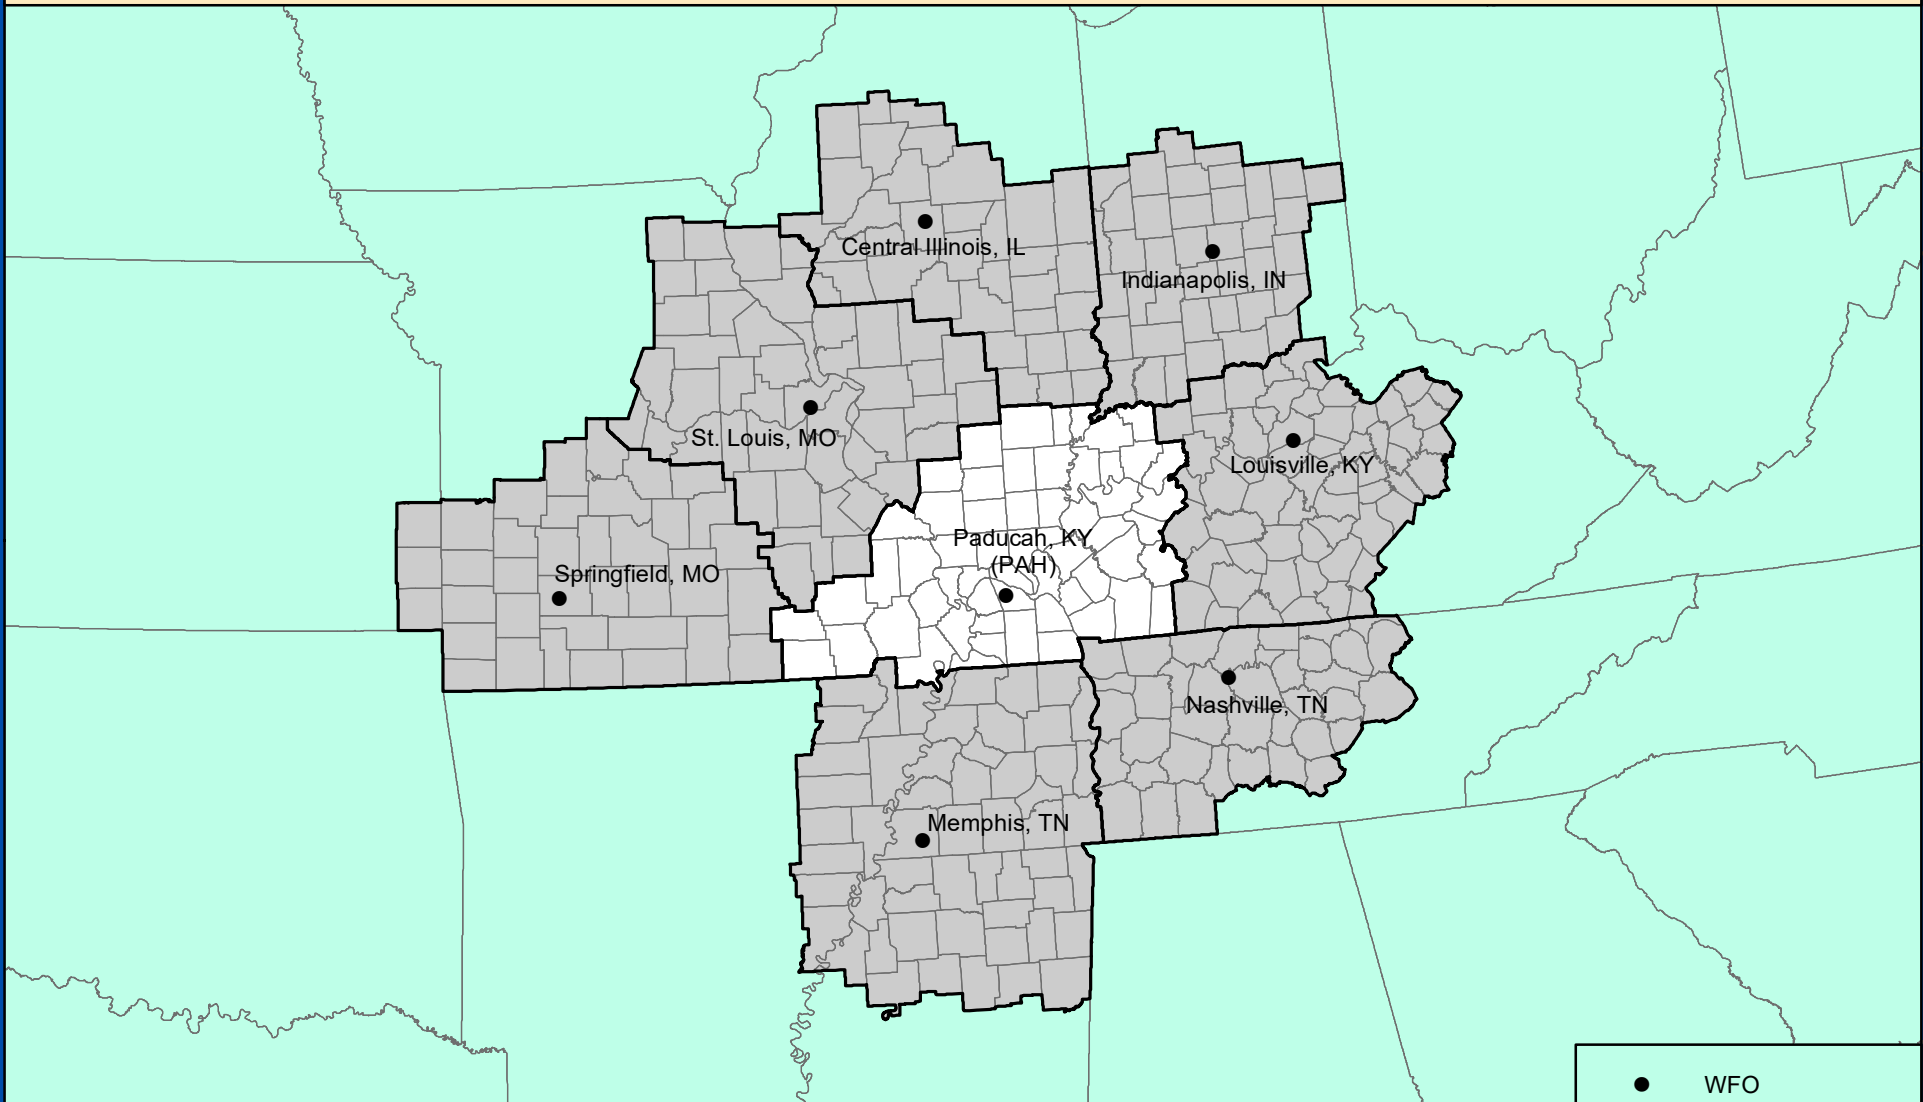

PADUCAH, KENTUCKY COUNTY WARNING FORECAST AREA

**NATIONAL WEATHER SERVICE
CENTRAL REGION**

MARCH 2024
IDP GIS