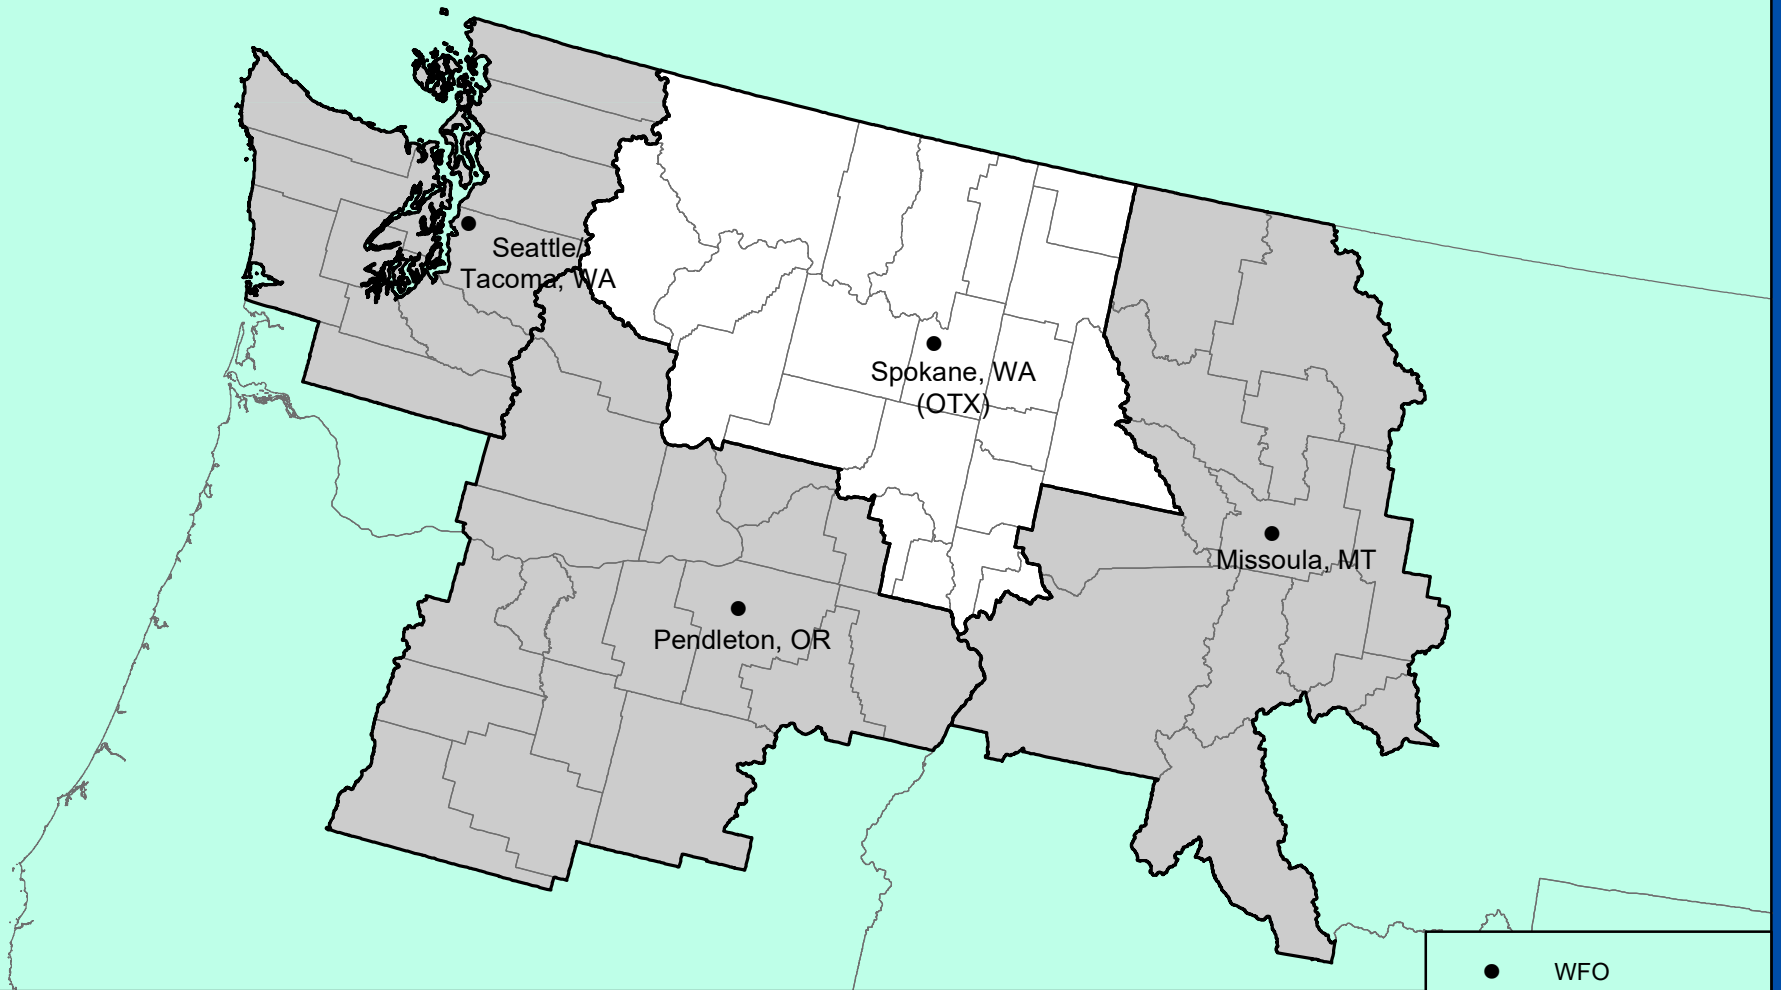

SPOKANE, WASHINGTON

COUNTY WARNING FORECAST AREA

NATIONAL WEATHER SERVICE
WESTERN REGION

MARCH 2024
IDP GIS