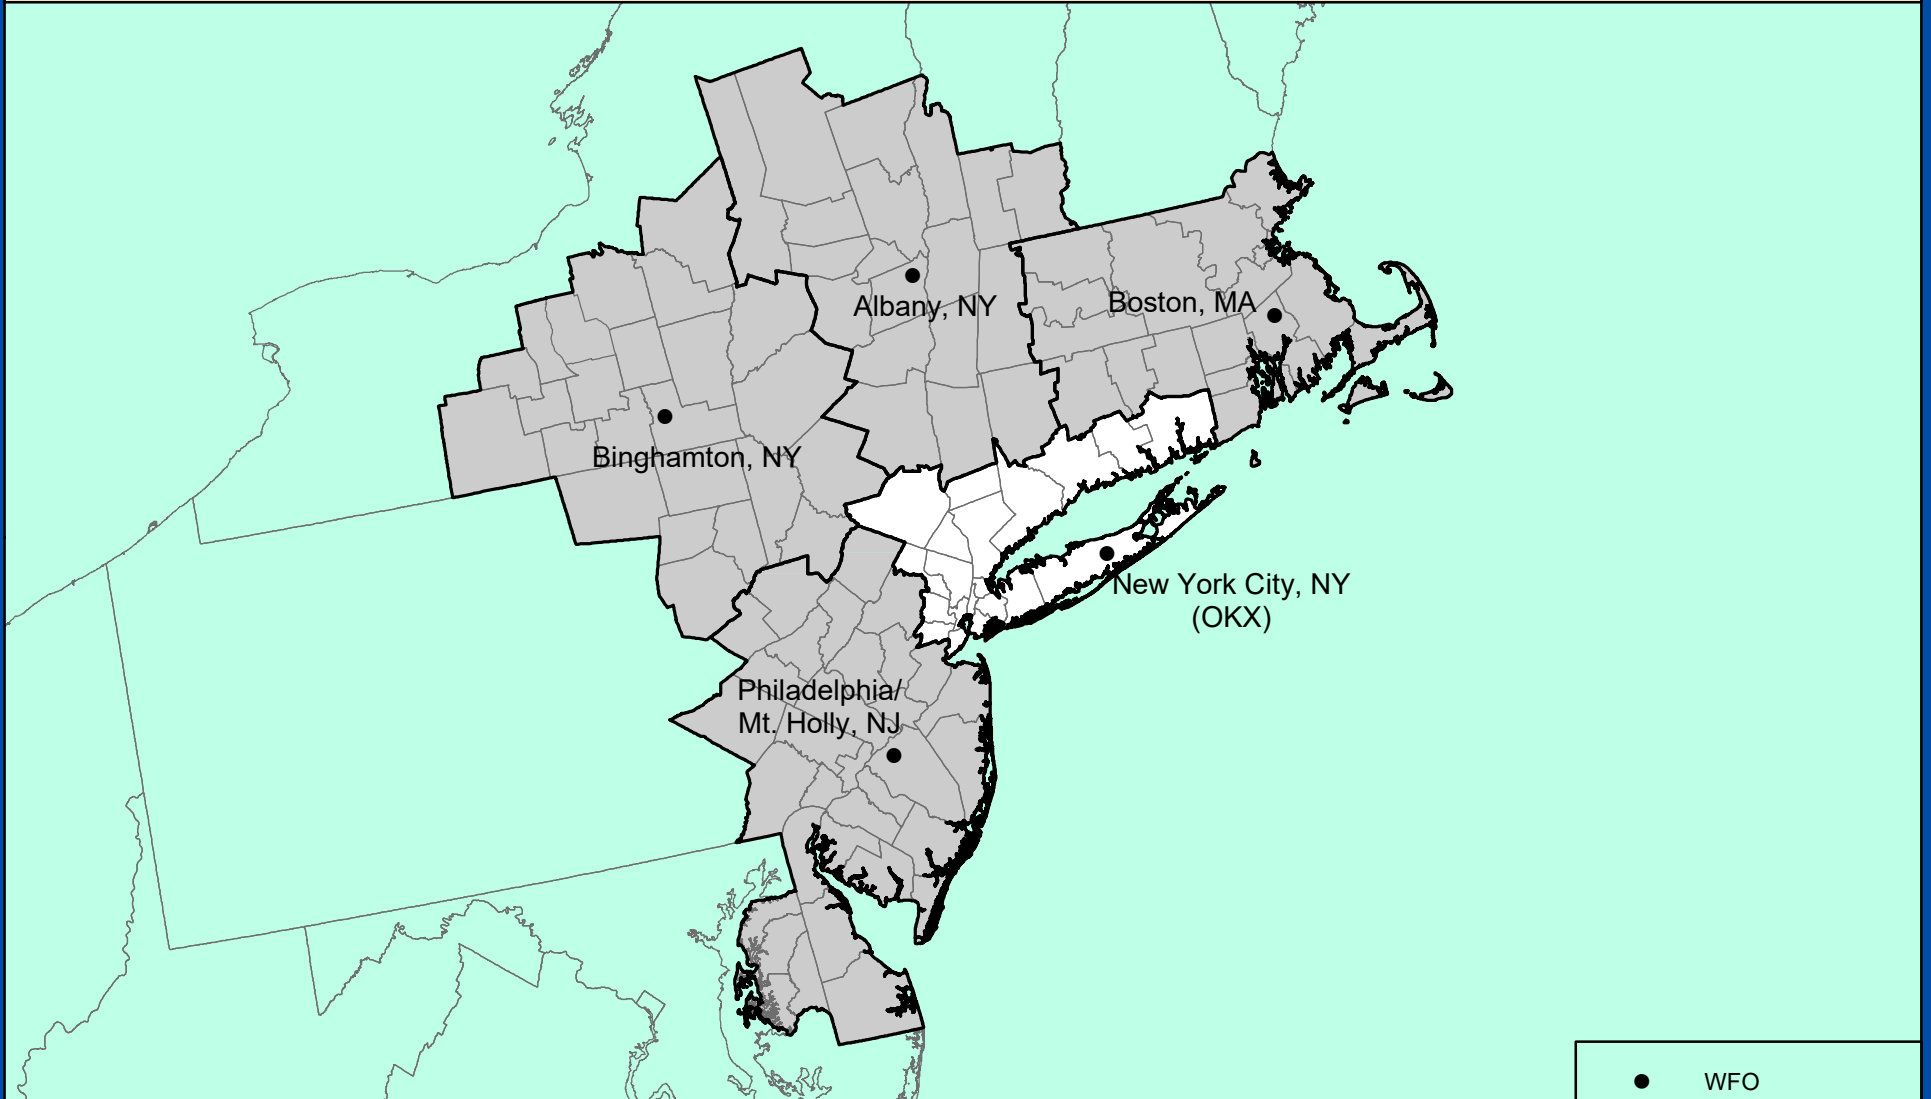

NEW YORK CITY, NEW YORK COUNTY WARNING FORECAST AREA

**NATIONAL WEATHER SERVICE
EASTERN REGION**