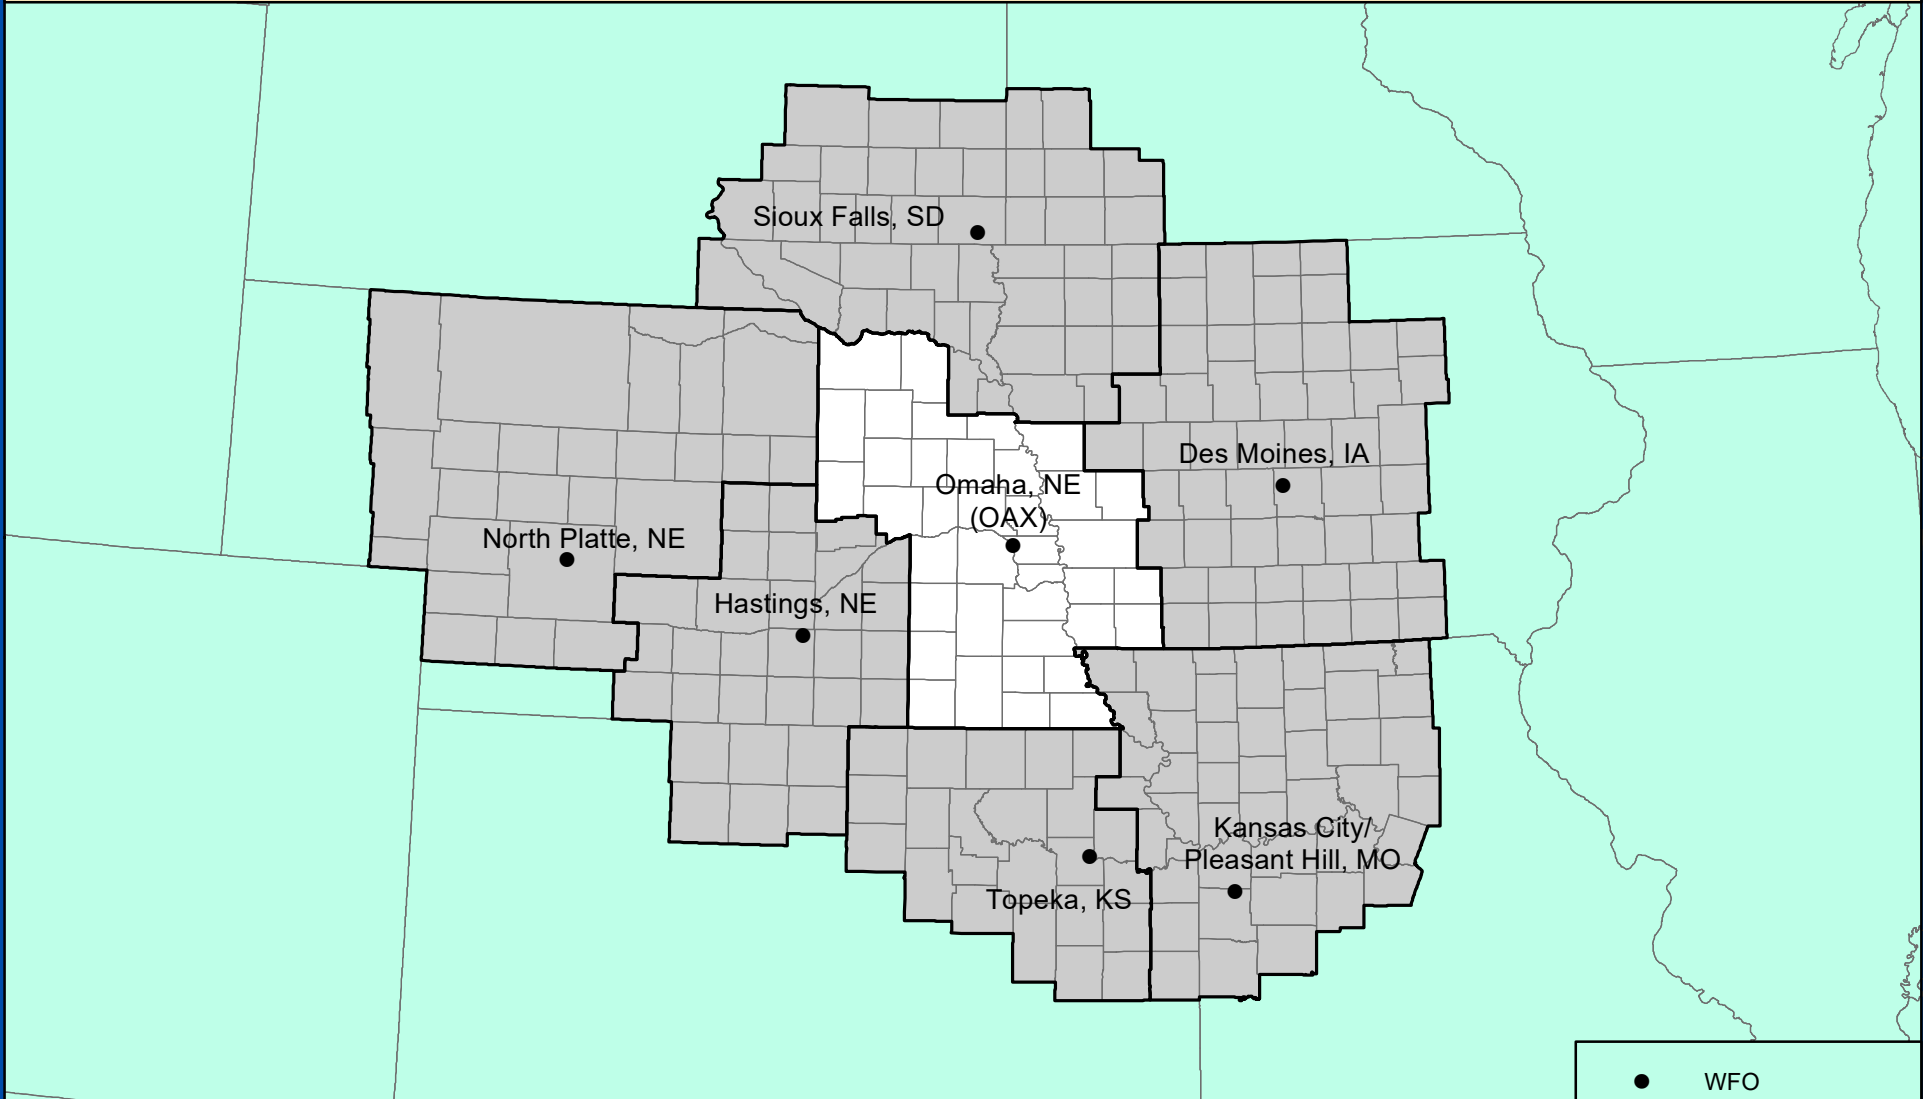

OMAHA, NEBRASKA COUNTY WARNING FORECAST AREA

**NATIONAL WEATHER SERVICE
CENTRAL REGION**

MARCH 2024
IDP GIS