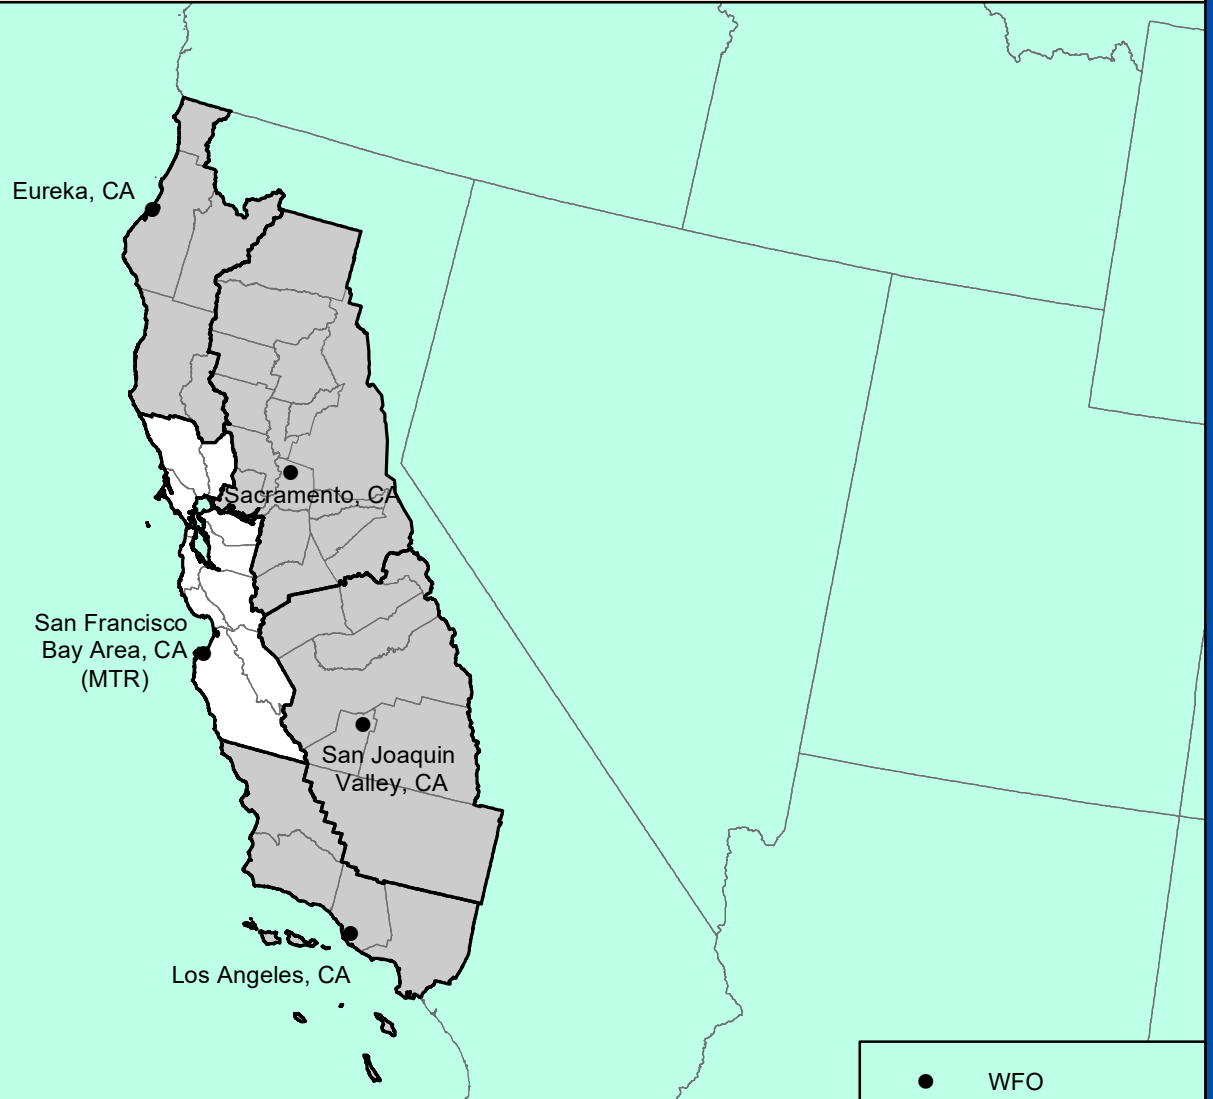

SAN FRANCISCO BAY AREA, CALIFORNIA

COUNTY WARNING FORECAST AREA

NATIONAL WEATHER SERVICE
WESTERN REGION

MARCH 2024
IDP GIS