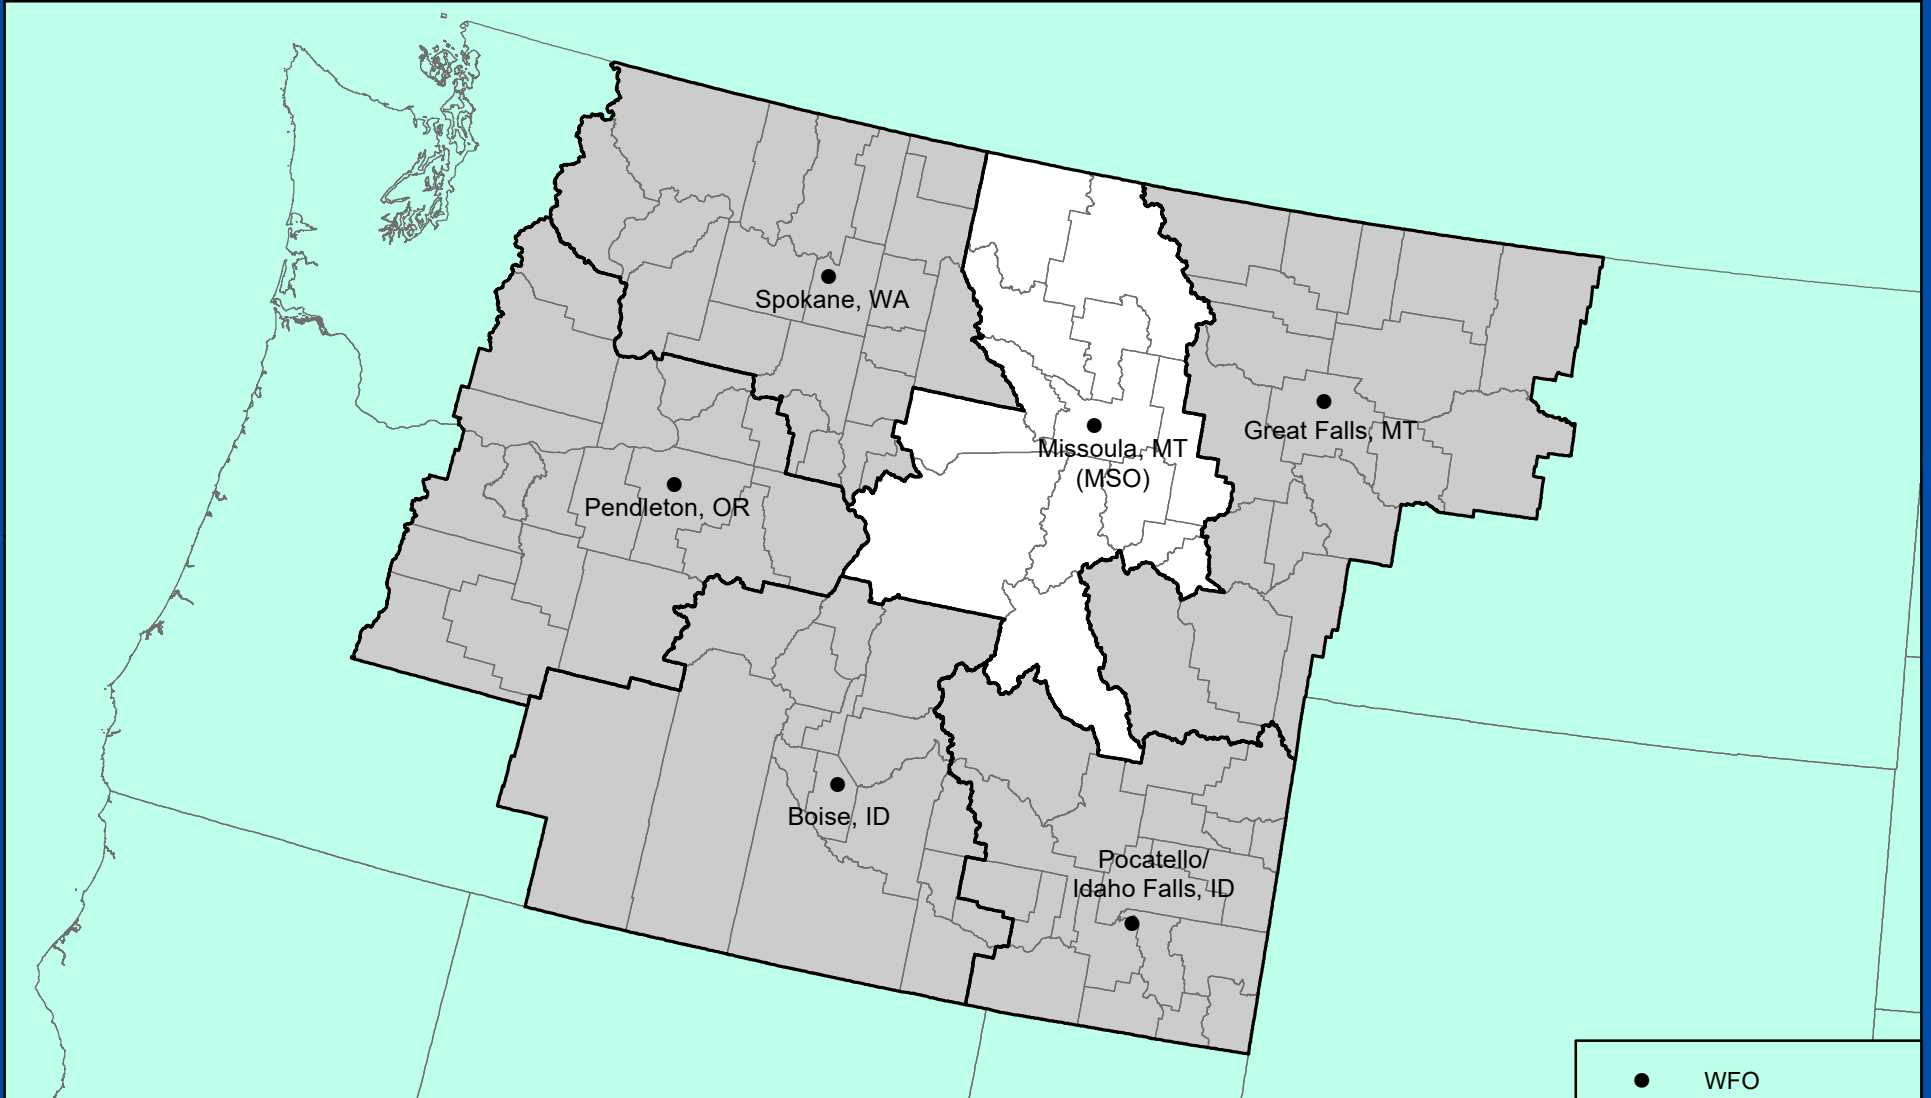

# MISSOULA, MONTANA

## COUNTY WARNING FORECAST AREA

**NATIONAL WEATHER SERVICE**  
**WESTERN REGION**

MARCH 2024  
IDP GIS