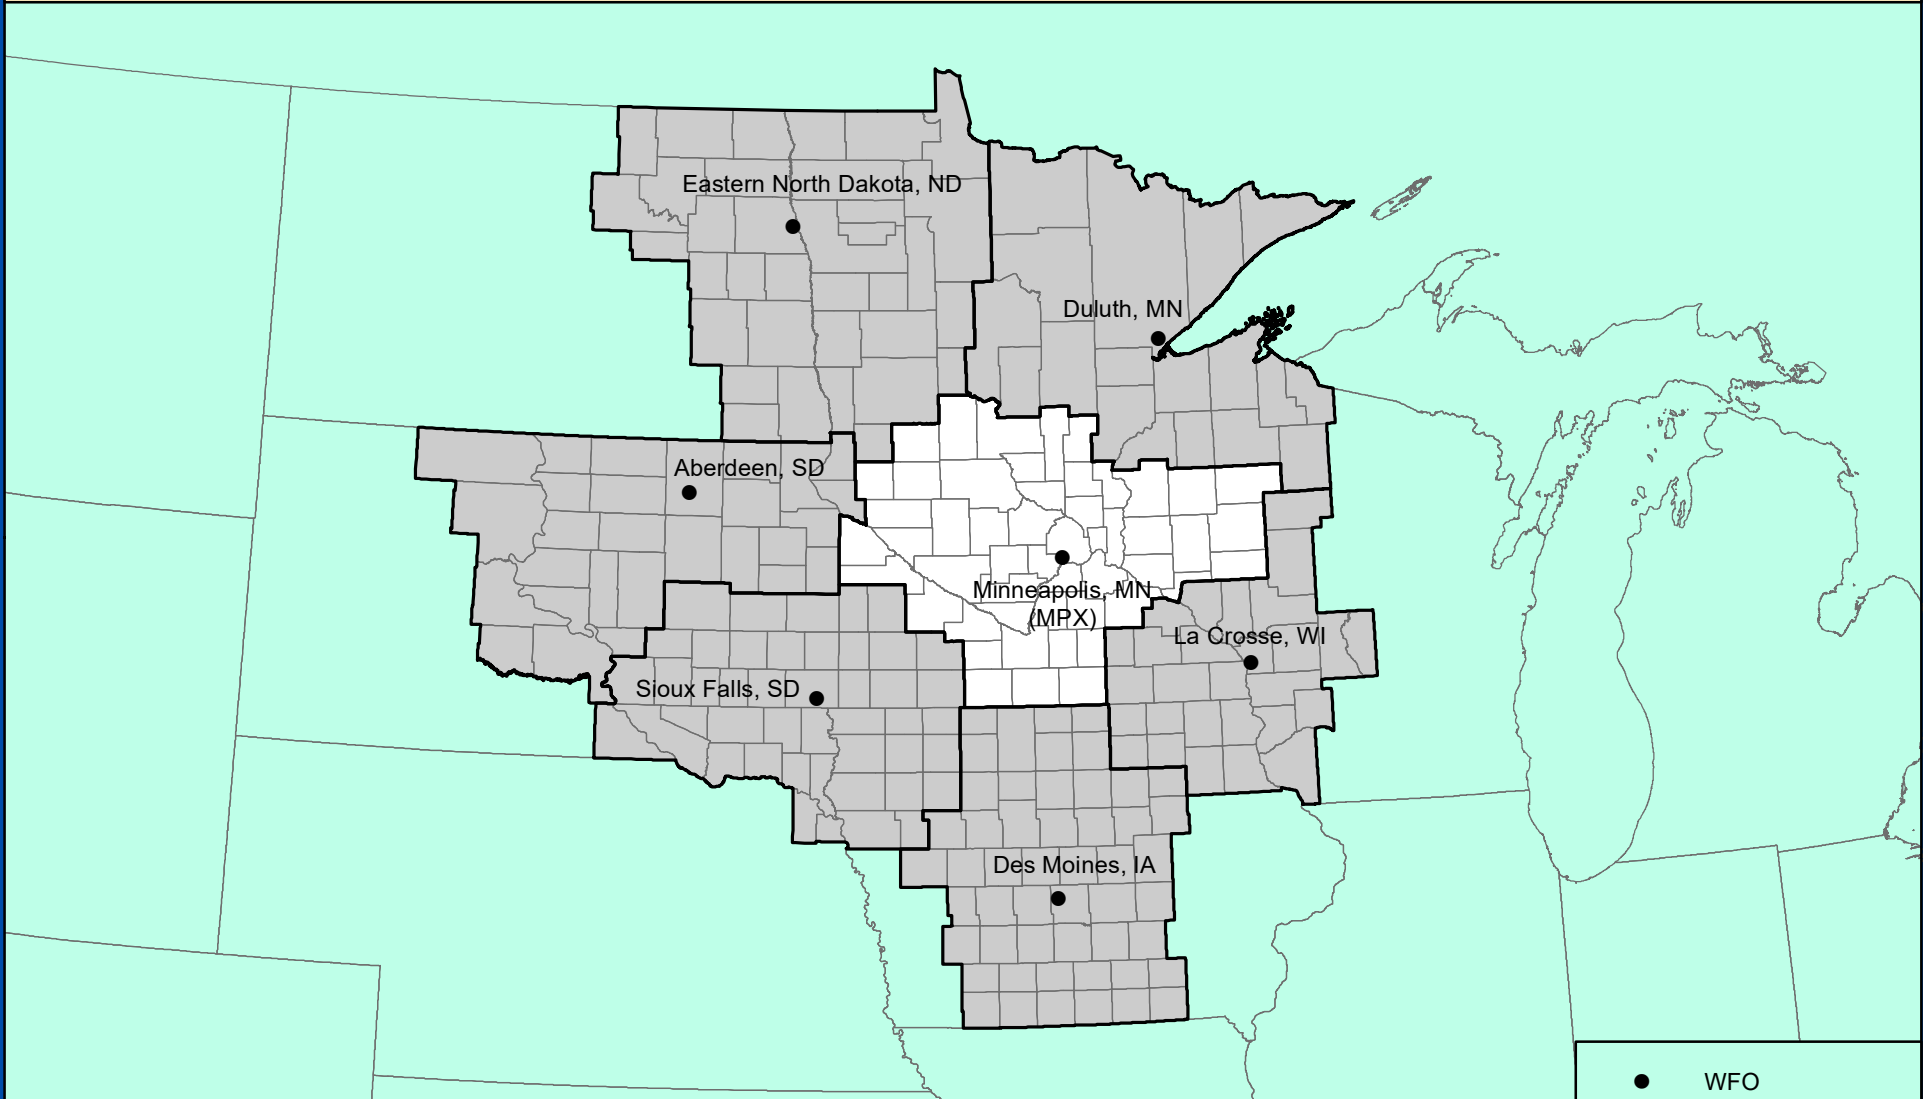

# MINNEAPOLIS, MINNESOTA COUNTY WARNING FORECAST AREA

- WFO
- Surrounding CWFA
- CWFA

**NATIONAL WEATHER SERVICE  
CENTRAL REGION**

MARCH 2024  
IDP GIS