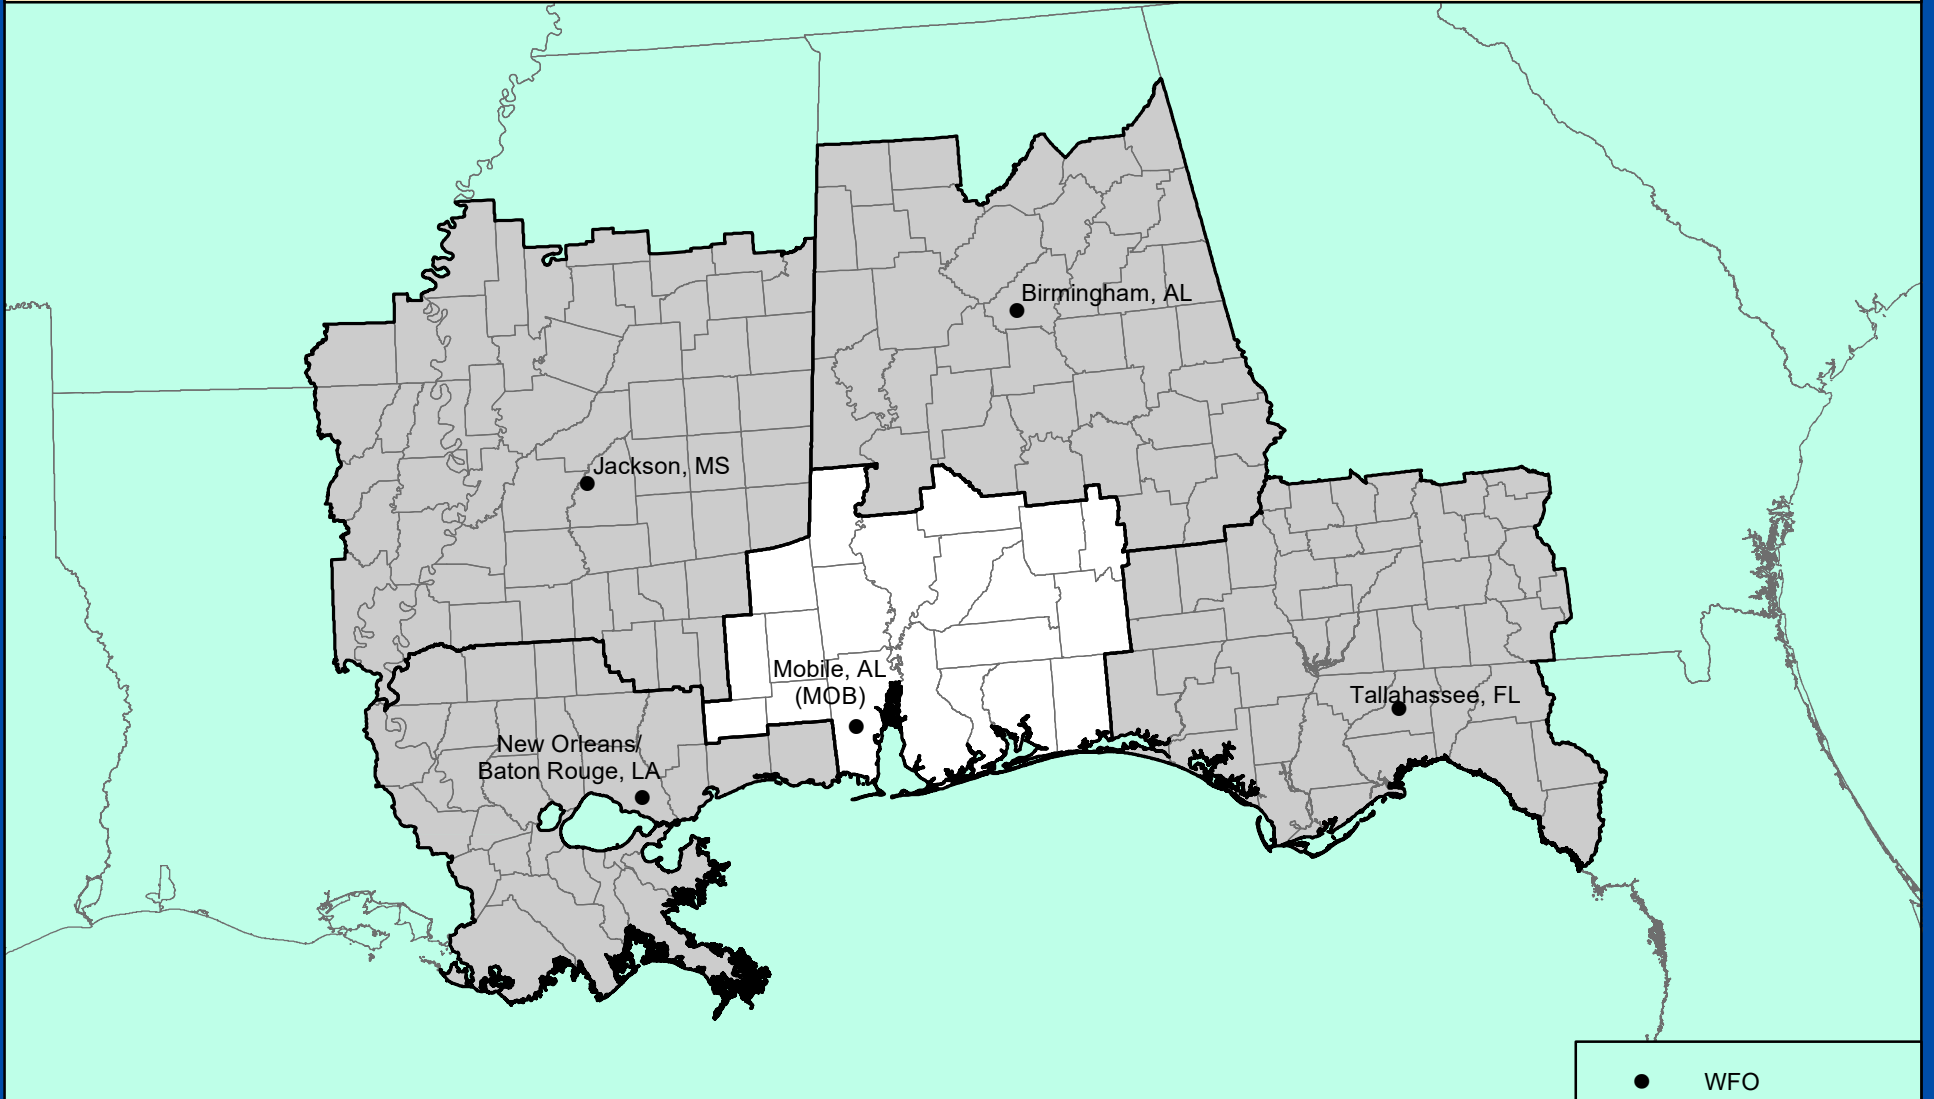

MOBILE, ALABAMA

COUNTY WARNING FORECAST AREA

NATIONAL WEATHER SERVICE
SOUTHERN REGION