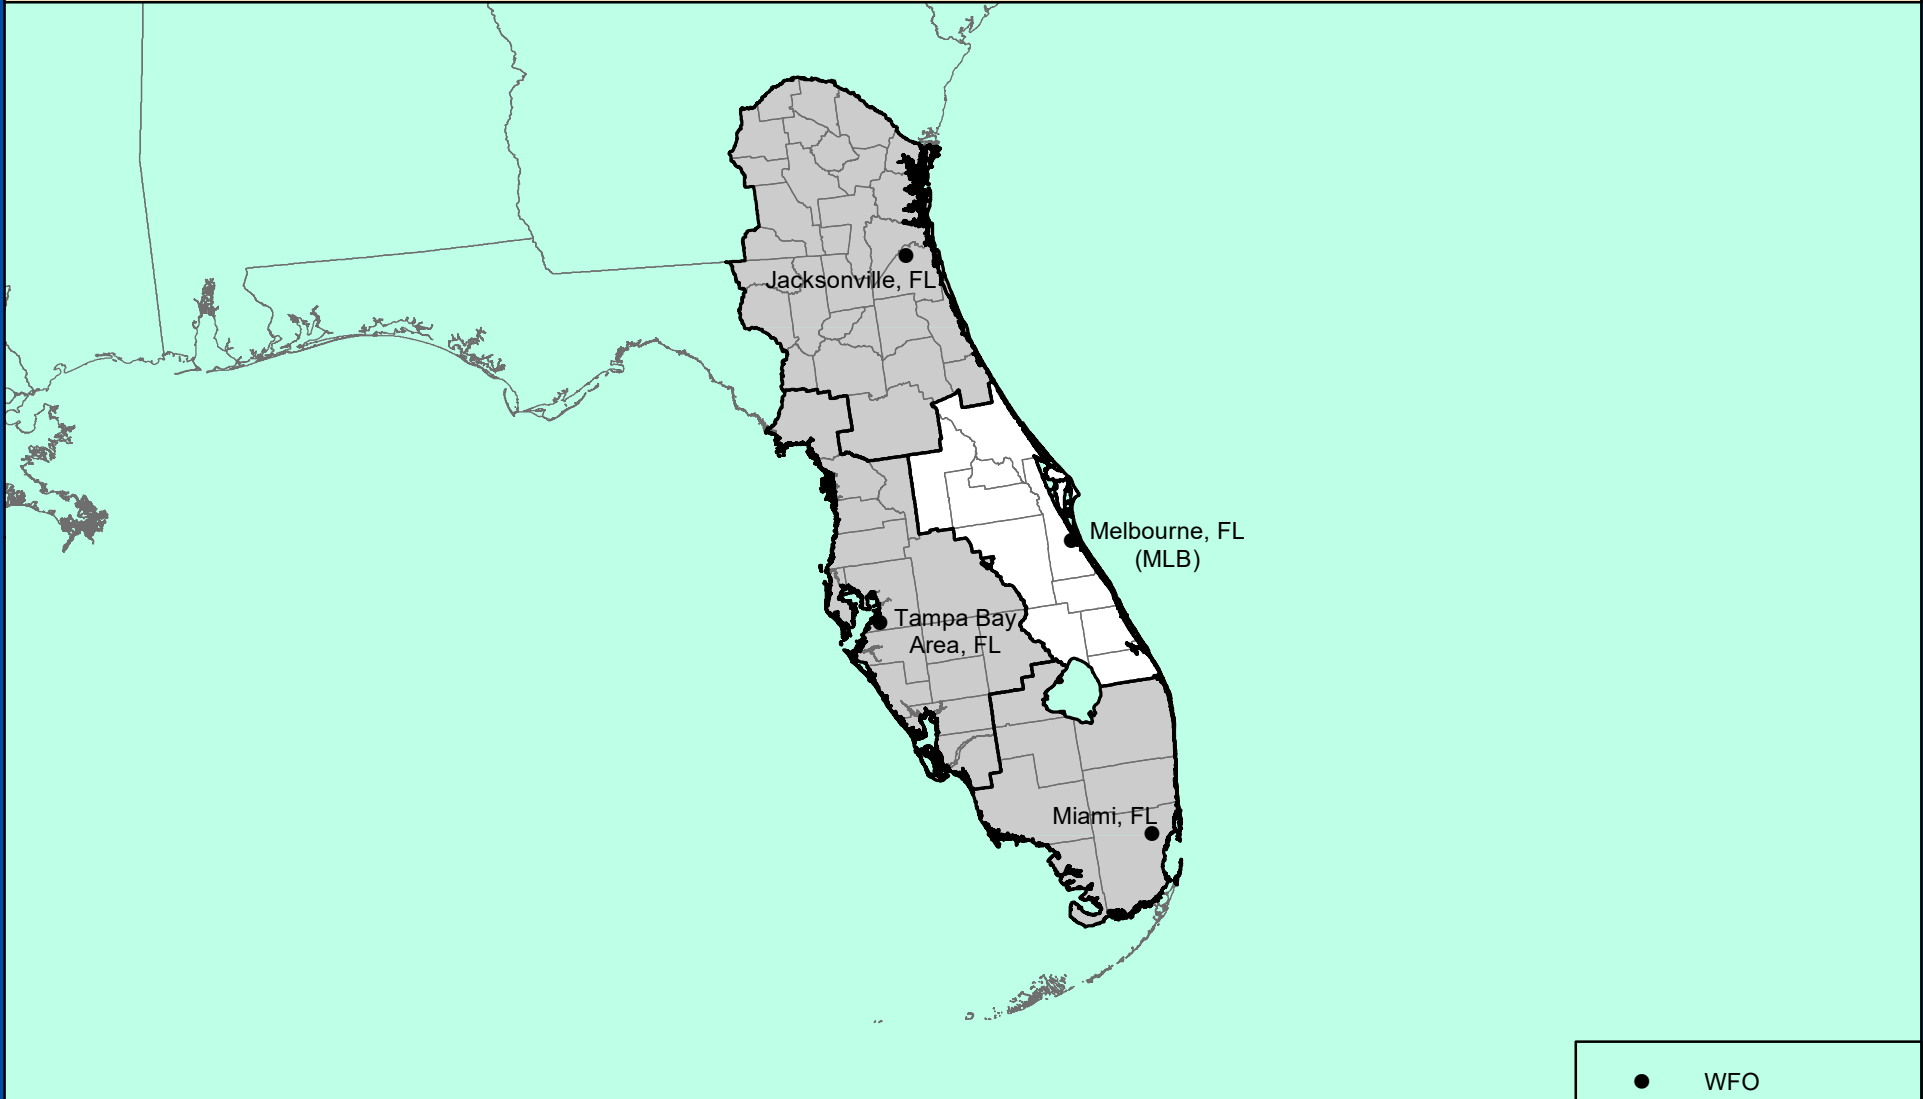

# MELBOURNE, FLORIDA

## COUNTY WARNING FORECAST AREA

**NATIONAL WEATHER SERVICE**  
**SOUTHERN REGION**

MARCH 2024  
IDP GIS