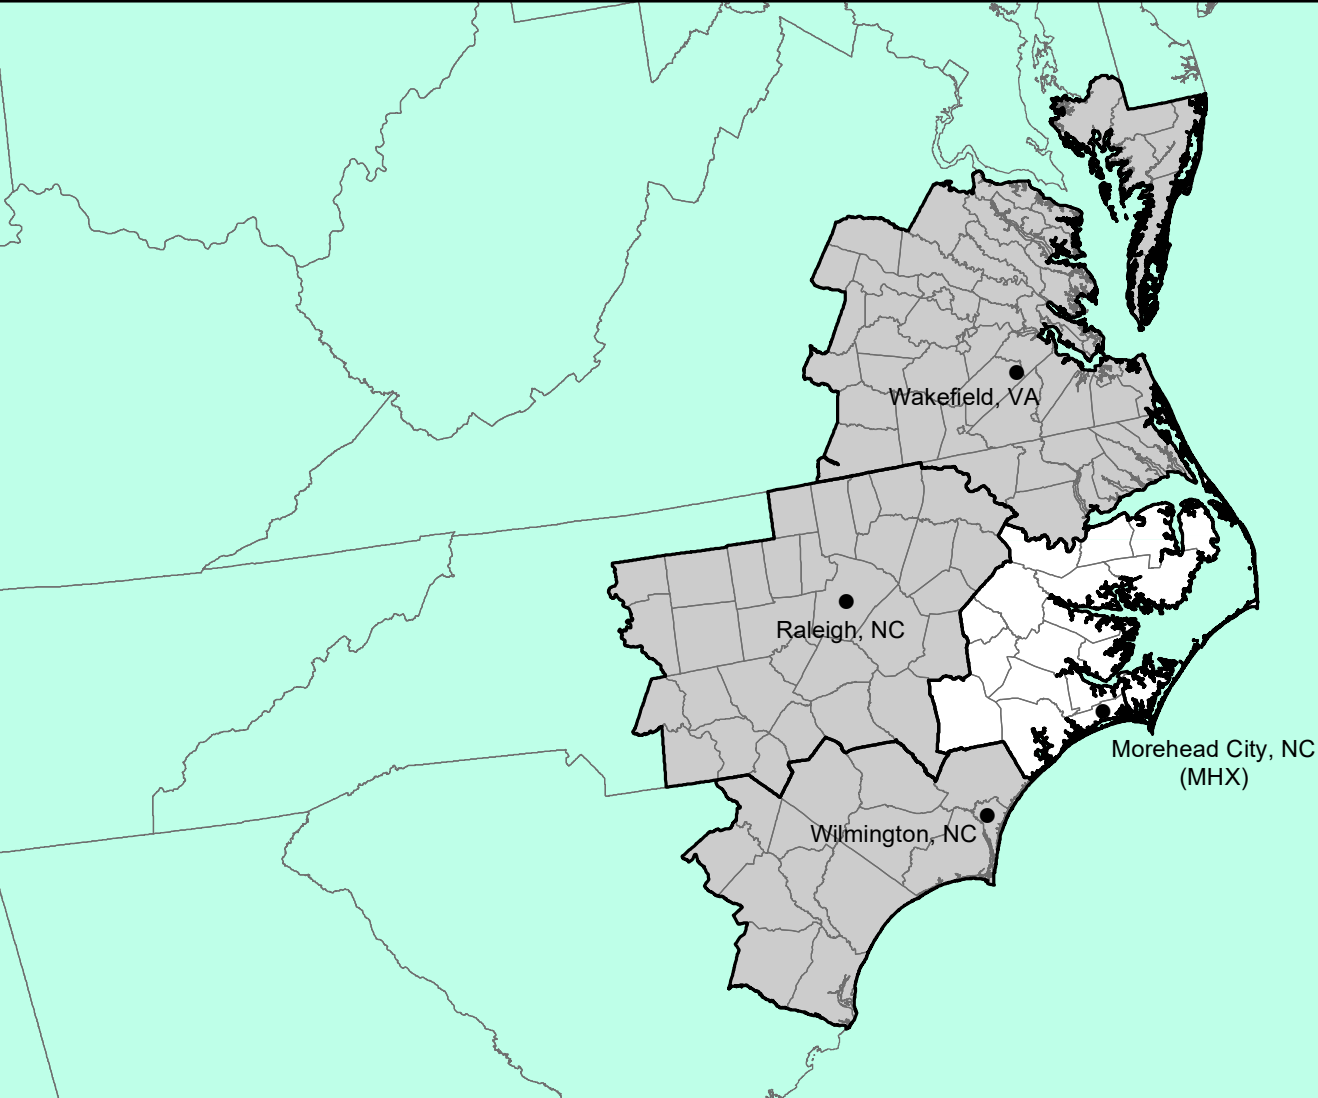

MOREHEAD CITY, NORTH CAROLINA COUNTY WARNING FORECAST AREA

**NATIONAL WEATHER SERVICE
EASTERN REGION**