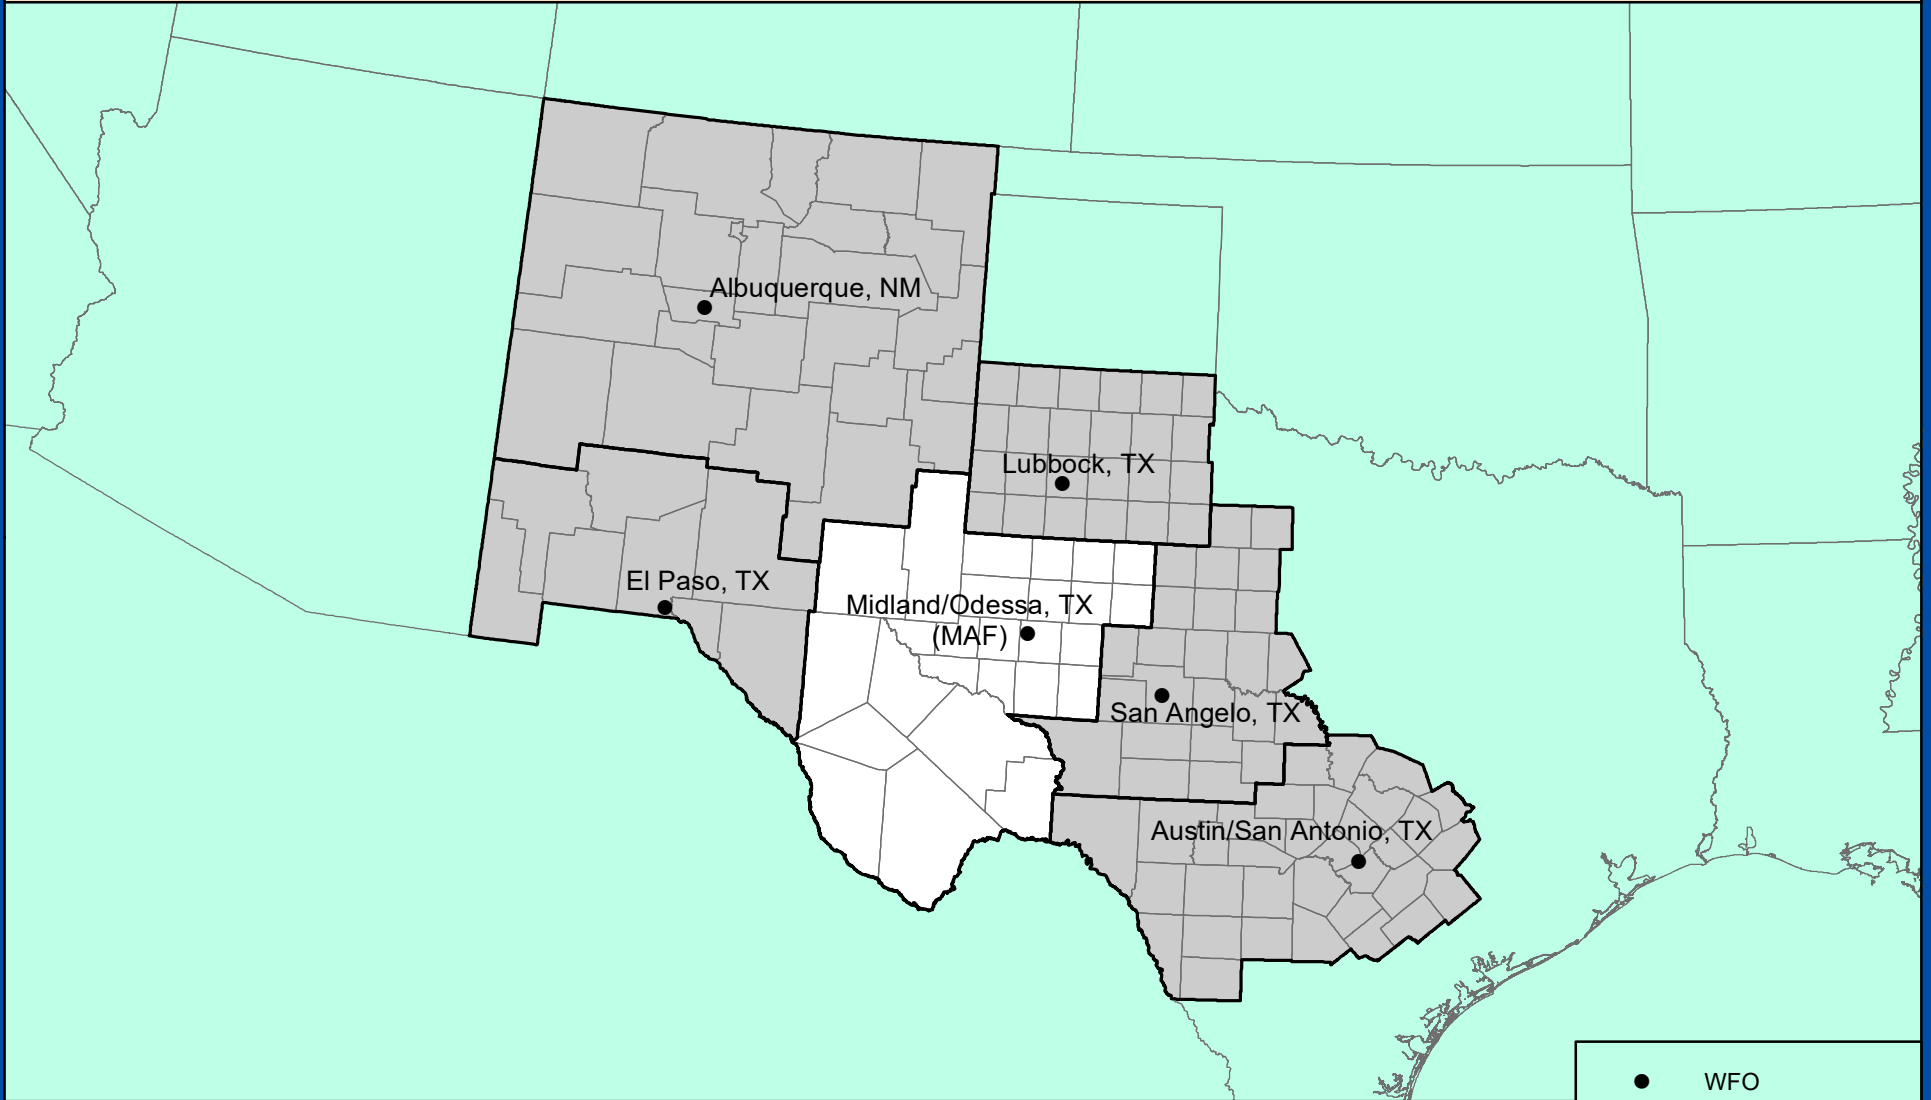

MIDLAND/ODESSA, TEXAS

COUNTY WARNING FORECAST AREA

NATIONAL WEATHER SERVICE
SOUTHERN REGION

MARCH 2024
IDP GIS