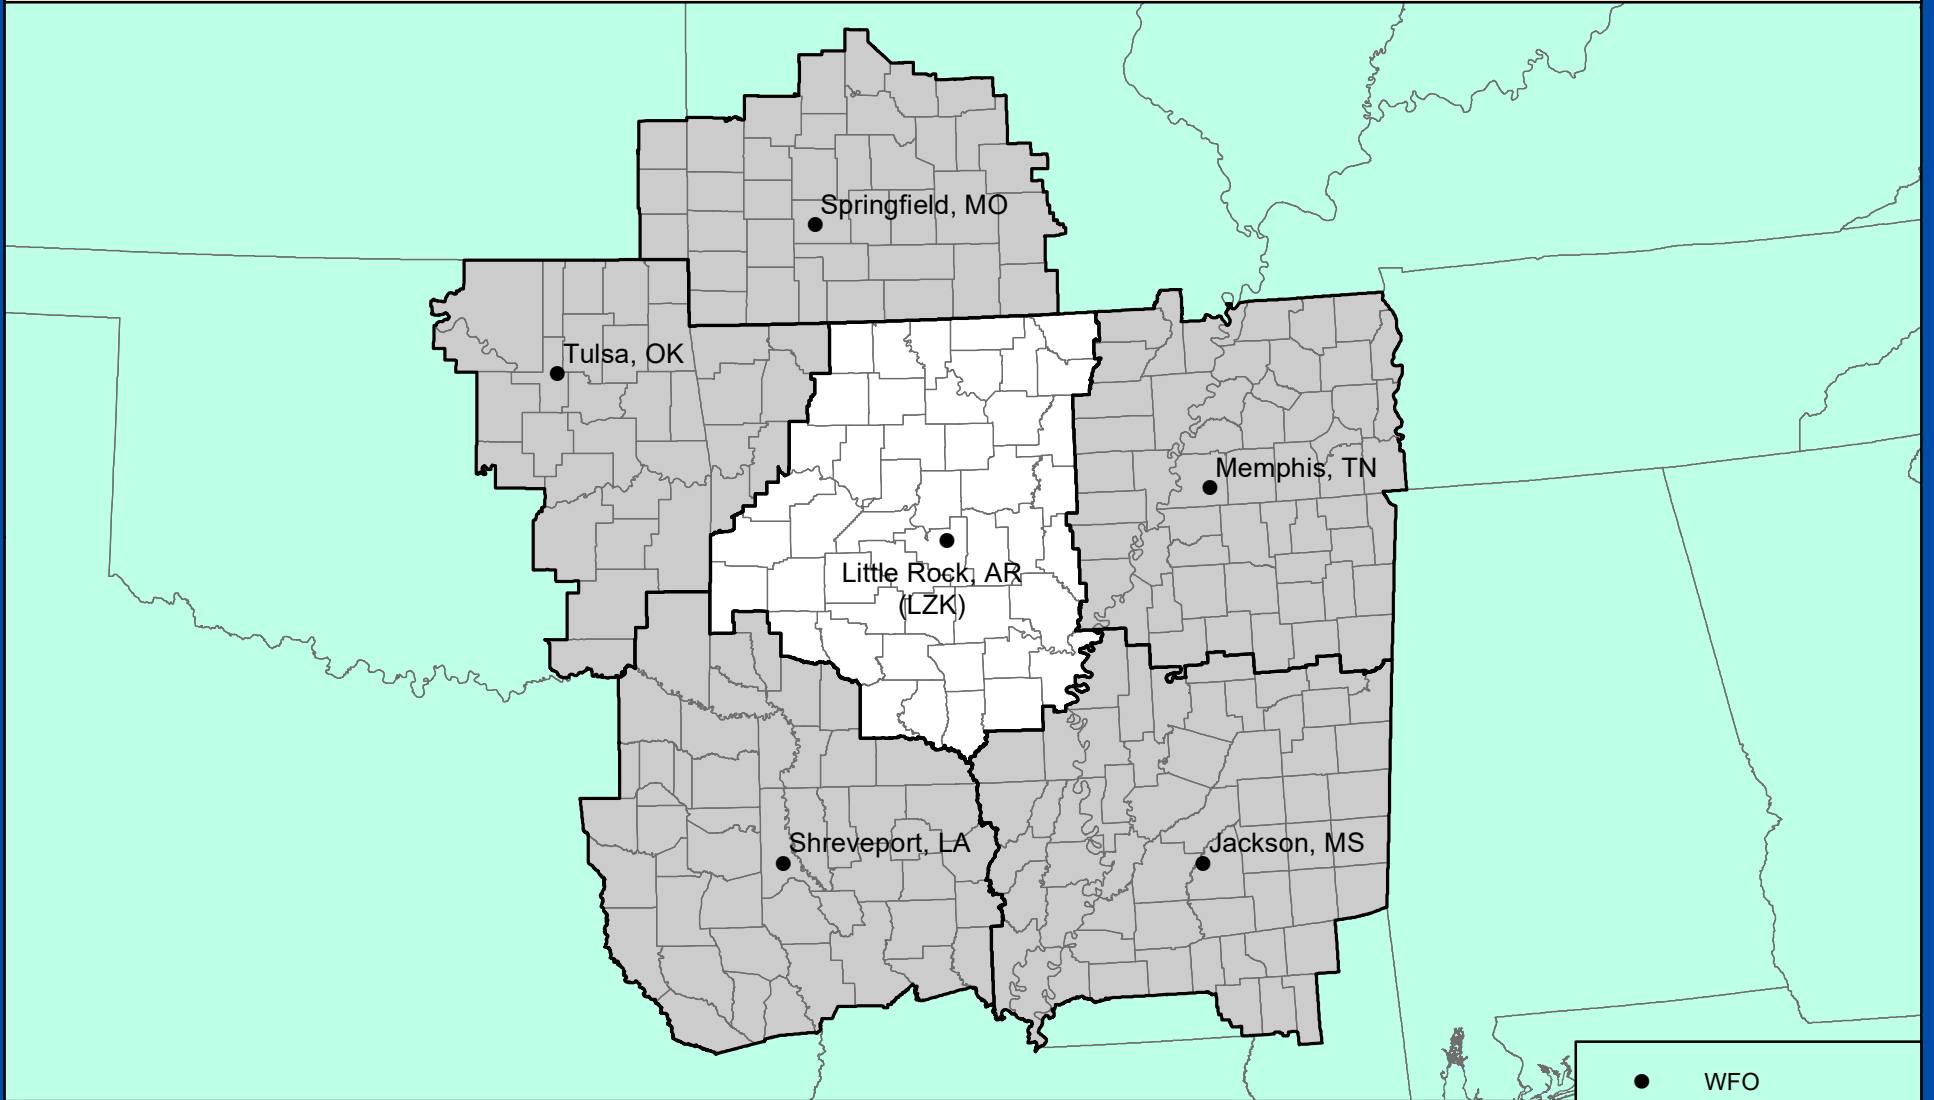

LITTLE ROCK, ARKANSAS

COUNTY WARNING FORECAST AREA

NATIONAL WEATHER SERVICE
SOUTHERN REGION

MARCH 2024
IDP GIS